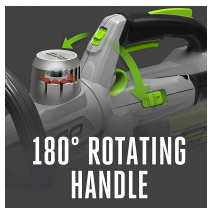

EGO 25in Hedge Trimmer - Bare Tool

REGHT2500

Details

Designed for professionals, the commercial hedge trimmer is precision engineered to tackle the toughest hedges with ease. Powered by the petrol-matching commercial backpack battery, a single charge delivers impressive run times. While the smooth and quiet brushless motor and gearbox give you all the power you need without the vibration, fumes and noise of a petrol engine. The high-quality EGO blades are made from laser-cut-steel with diamond-ground edges to stay sharp longer than conventional blades. 25in Steel Blade.. Bare tool only.

Specifications

| | |
|---------------|-------|
| Manufacturer | EGO |
| Cutting Width | 25 in |

TURF MACHINERY SPARES LTD

3a Monument Way West Woking, GU21 5EN
01483 764467

<https://turfmachinery.rrproducts.com/>