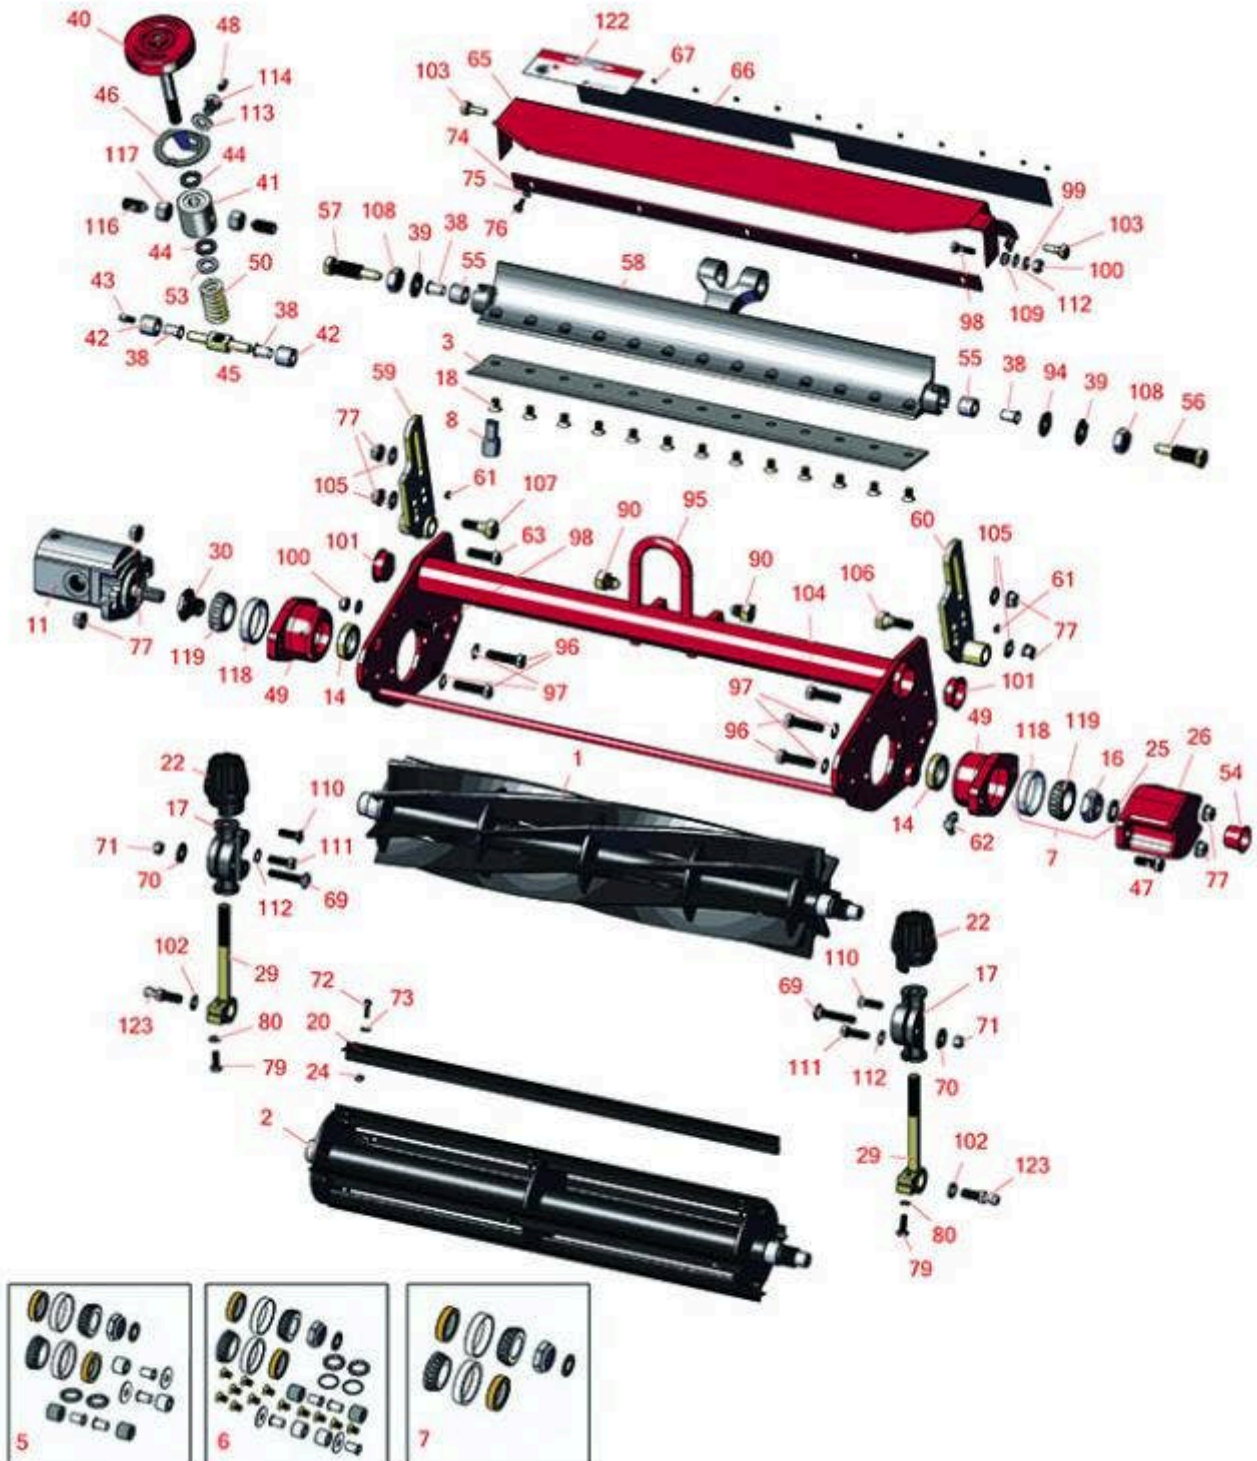

Replaces Toro Greensmaster 3000 Parts

SPA Cutting Unit - Models 04450 & 04468
Reel & Bedknife

All original equipment manufacturers names and part numbers are used for identification purposes only, and we are in no way implying that our products are original equipment parts. Prices subject to change without notice.

Replaces Toro Greensmaster 3000 Parts

SPA Cutting Unit - Models 04450 & 04468

Reel & Bedknife

Item No	R&R Part No.	OEM Part No.	Description	Qty Req	Order Quantity
R&R Reels, Lifetime Guaranteed					
1	R150760		Reel - 14 Blade	1	
1	R12-2789	12-2789, 130-6470	Reel - 11 Blade	1	
1	R5-3195	5-3195	Reel - 9 Blade	1	
1	R5-3189	12-3599, 130-6469, 5-3189	Reel - 8 Blade	1	
1	R5-3189H		Reel - 8 Blade Heavy Duty	1	
1	R5-3206	5-3206	Reel - 6 Blade	1	
1	R5-3205	12-0729, 12-8779, 5-3205	Reel - 5 Blade	1	
1	R5-3215	5-3215	Reel - 5 Blade Heavy Duty	1	
1	R5-3200	5-3200	Reel - 4 Blade	1	
2	R150480		Brush Reel	1	
R&R Bedknives, Lifetime Guaranteed					
3	R150466	63-8600, 64-6393, 94-6393	Bedknife - Super Thick .312 - 1.00 HOC	1	
3	R94-6392	62-2500, 94-6392	Bedknife - High Cut .312 - 1.00 HOC	1	
3	R93-4264	57-4960, 63-8470, 93-4264	Bedknife - Low Cut .187 - 1.00 HOC	1	
3	R93-4263	63-8560, 66-9320, 93-4263, 93-6039	Bedknife - Tournament Cut .125 - .500 HOC	1	

Replaces Toro Greensmaster 3000 Parts

SPA Cutting Unit - Models 04450 & 04468

Reel & Bedknife

Item No	R&R Part No.	OEM Part No.	Description	Qty Req	Order Quantity
3	R93-4262	65-8250, 93-4262, 93-4263	Bedknife - Micro Cut .062 - .187 HOC	1	
3	R94-6396	10-4900, 54-9150, 94-6396, Oct-00	Bedknife - High Cut 5/16"-1" HOC	1	