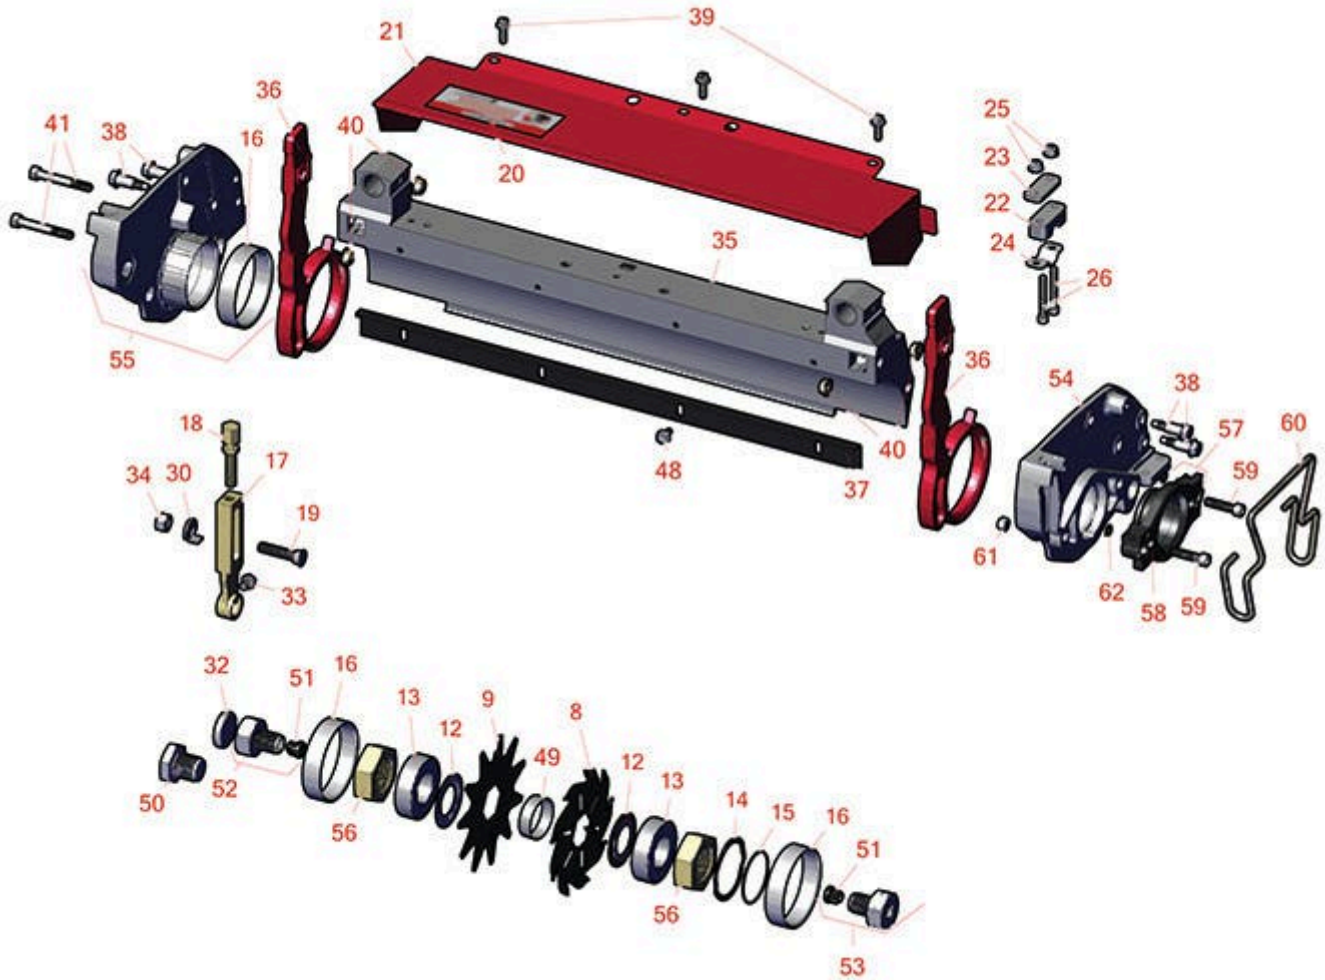

Replaces Toro Greensmaster eTriFlex

3360 Parts

Dethatching Unit - Model 04720

Dethatching Reel & Frame

All original equipment manufacturers names and part numbers are used for identification purposes only, and we are in no way implying that our products are original equipment parts. Prices subject to change without notice.

Replaces Toro Greensmaster eTriFlex

3360 Parts

Dethatching Unit - Model 04720

Dethatching Reel & Frame

Item No	R&R Part No.	OEM Part No.	Description	Qty Req	Order Quantity
Blades					
8	R117-6824	117-6824	Blade - Carbide Tipped 1.2mm 1 5/16 Hex	36	
<i>Detail Description: 9 TOOTH BLADE:</i>					
8	R119-1128	119-1128	Blade - Carbide Tipped 2mm 1 5/16 Hex	36	
9	R121-6674	121-6674	Blade - Verti-Cut 1 5/16 Hex ID	36	
Other Parts Available					
12	R115-3299	115-3299	Seal- Flocked	2	
13	R115-3296	115-3296	Bearing	2	
13	R140-5510	140-5510	Bearing - Sealed Stainless	2	
14	R105-5700	105-5700, 115-5258	Wave Washer - Bearing	1	
15	R360-0398	360-0398	O-Ring	1	
16	R117-6619	117-6619	Bushing	2	
17	R115-7041	115-7041	Bracket - Front Roller 5 1/4 in	2	
18	R110-7352	110-7352	Screw - HOC 2 5/8 Stainless	2	
19	R99-3773	99-3773	Bolt- Plow 3/8-16 x 1 3/4	2	
20	R354083	104-7729, 354083	Decal - Danger	1	
20	R137-9706	137-9706	Decal- Warning	1	
21	R119-4095	119-4095	Grass Shield Assy	1	
22	R105-5710	105-5710, 119-4166	Spacer - Roller	2	
23	R105-5711	105-5711, 119-4165	Shim - Roller	2	