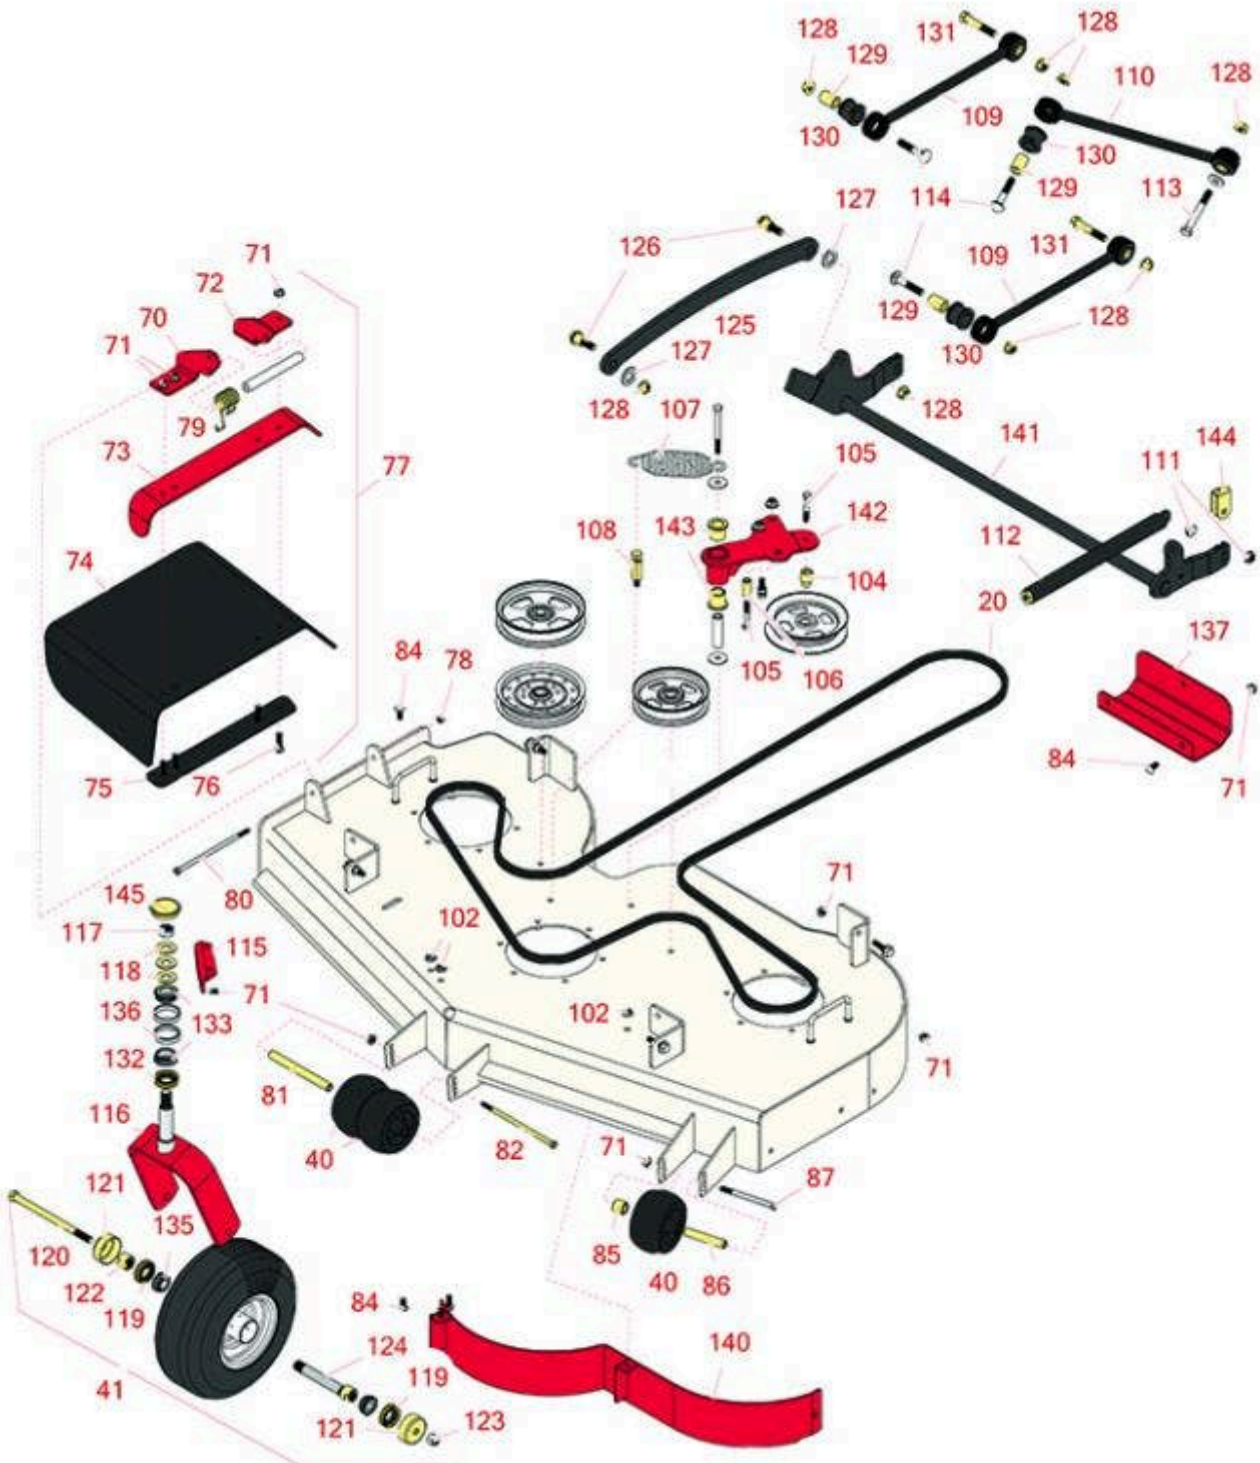

Replaces Toro Z Master Professional 5000 Parts

Zero Turn Mower with 48in deck - Model 72904
48in Side Discharge Deck

All original equipment manufacturers names and part numbers are used for identification purposes only, and we are in no way implying that our products are original equipment parts. Prices subject to change without notice.

Replaces Toro Z Master Professional 5000 Parts

Zero Turn Mower with 48in deck - Model 72904
48in Side Discharge Deck

Item No	R&R Part No.	OEM Part No.	Description	Qty Req	Order Quantity
Belts					
20	R115-7407	115-7407	Belt- V	1	
Wheels					
40	R68-2730	1-603299, 68-2730	Wheel - Anti Scalp	3	
41	R109-9126	109-9126	Tire & Wheel - 13x5.00-6 - White	2	
41	R127-9531	127-9531	Tire & Wheel - 13x5.00-6 - Grey	2	
Other Parts Available					
70	R106-3253-01	106-3253-01	Plate-Hinge, Front	1	
71	R104-8301	104-8301, 104-9301, 109-6658, 133-7570	Locknut - 3/8-16 Nylon Flanged	33	
72	R108-4059-01	108-4059-01	Plate-Hinge, Rear	1	
73	R106-3246-01	106-3246-01	Deflector	1	
74	R151416	108-5029, 110-0759, 151416	Deflector - Long	1	
75	R106-3248-03	106-3248-03	Strap - Discharge	1	
76	R3231-4	01-157-0440, 01-173-0612, 3231-4	Bolt - Carriage 3/8-16 x 1-1/2	4	
77	R108-2792	108-2792	Rubber Deflector Assy	1	
78	R3296-47	3296-47	Locknut - 5/16-18 Jam Nyloc	1	
79	R108-4052	108-4052	Spring - Torsion	1	
80	R322-50	322-50	Bolt - Hx HD 5/16-18 x 7 1/2	1	