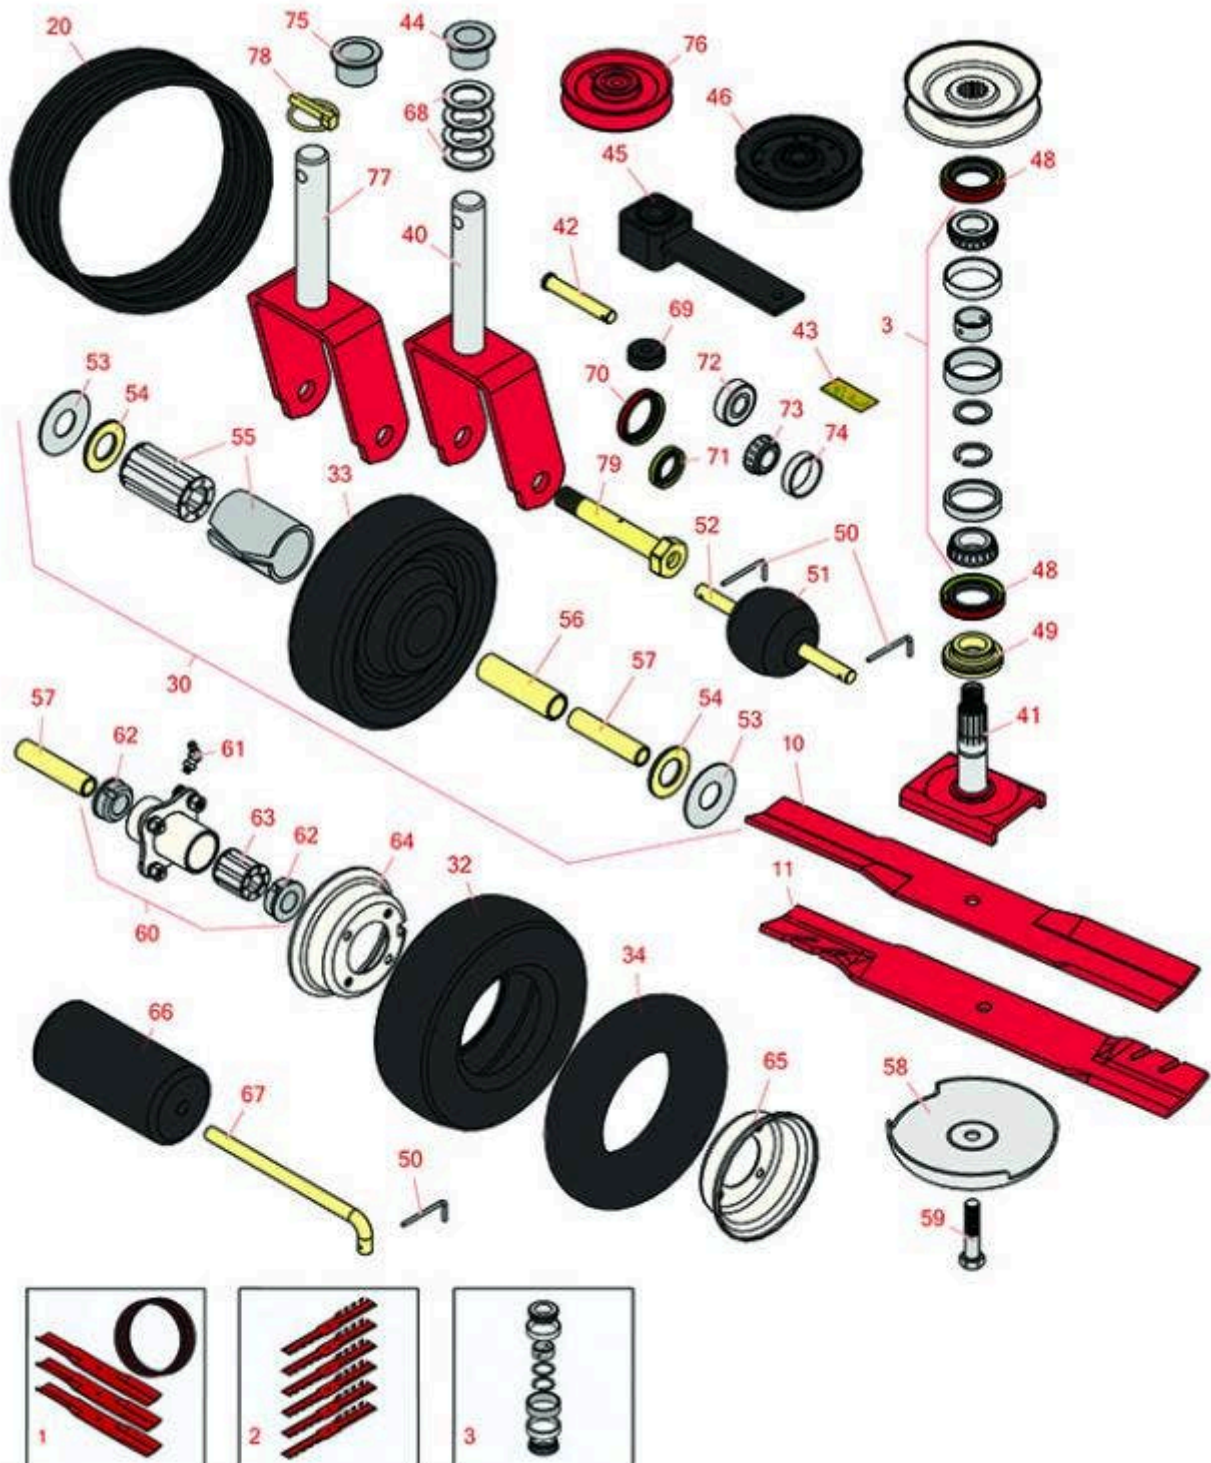

Replaces Toro Groundsmaster 223-D Parts

Rotary Mower - Models 2WD 30223 & 4WD 30243
52in Deck - Model 30568

All original equipment manufacturers names and part numbers are used for identification purposes only, and we are in no way implying that our products are original equipment parts. Prices subject to change without notice.

Replaces Toro Groundsmaster 223-D Parts

Rotary Mower - Models 2WD 30223 & 4WD 30243
52in Deck - Model 30568

Item No	R&R Part No.	OEM Part No.	Description	Qty Req	Order Quantity
---------	--------------	--------------	-------------	---------	----------------

Tires

30	R104-3441	104-3441	Wheel - Solid Phenolic Assy	2
----	------------------	----------	-----------------------------	---

32	RCT5120081	68-8960	Tire - 8x3.00-4 Nhs (4 Ply) Carlisle Smooth	2
----	-------------------	---------	---	---