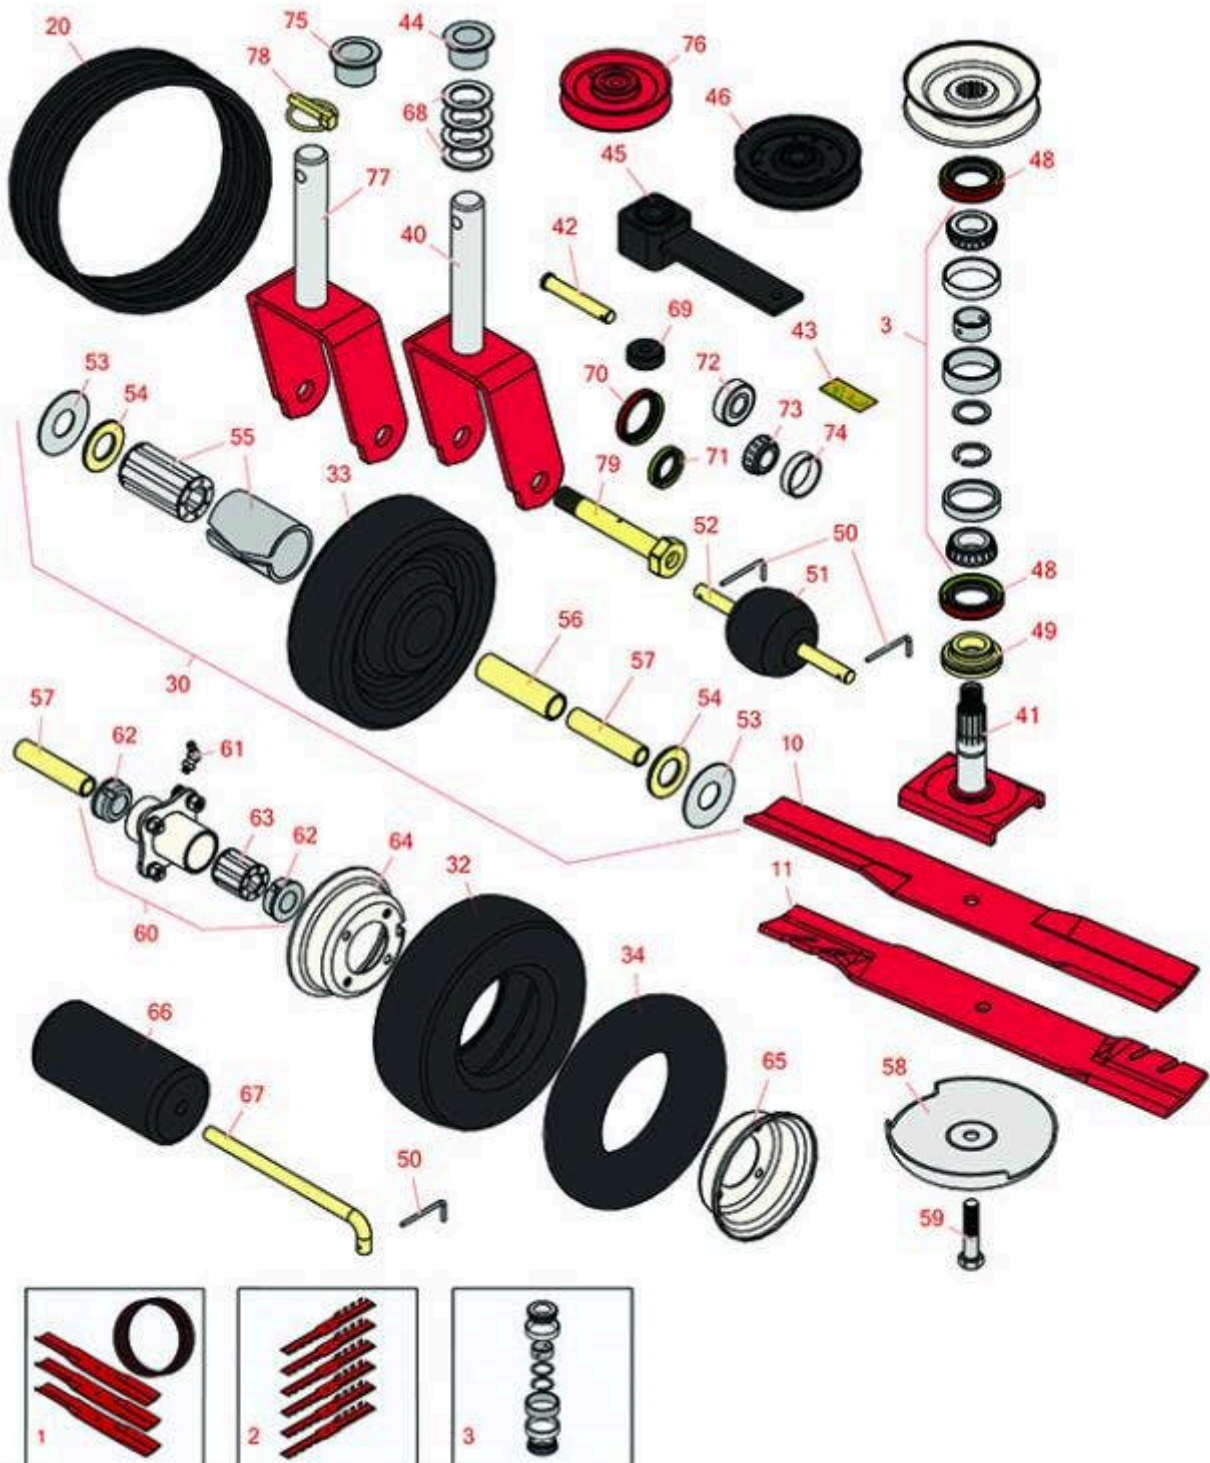

Replaces Toro Groundsmaster 228-D Parts

Rotary Mower - Models 2WD 30241 & 4WD 30242
52in Deck - Model 30555

All original equipment manufacturers names and part numbers are used for identification purposes only, and we are in no way implying that our products are original equipment parts. Prices subject to change without notice.

Replaces Toro Groundsmaster 228-D Parts

Rotary Mower - Models 2WD 30241 & 4WD 30242
52in Deck - Model 30555

Item No	R&R Part No.	OEM Part No.	Description	Qty Req	Order Quantity
---------	--------------	--------------	-------------	---------	----------------

Tires

30	R104-3441	104-3441	Wheel - Solid Phenolic Assy	2
----	------------------	----------	-----------------------------	---

32	RCT5120081	68-8960	Tire - 8x3.00-4 Nhs (4 Ply) Carlisle Smooth	2
----	-------------------	---------	---	---