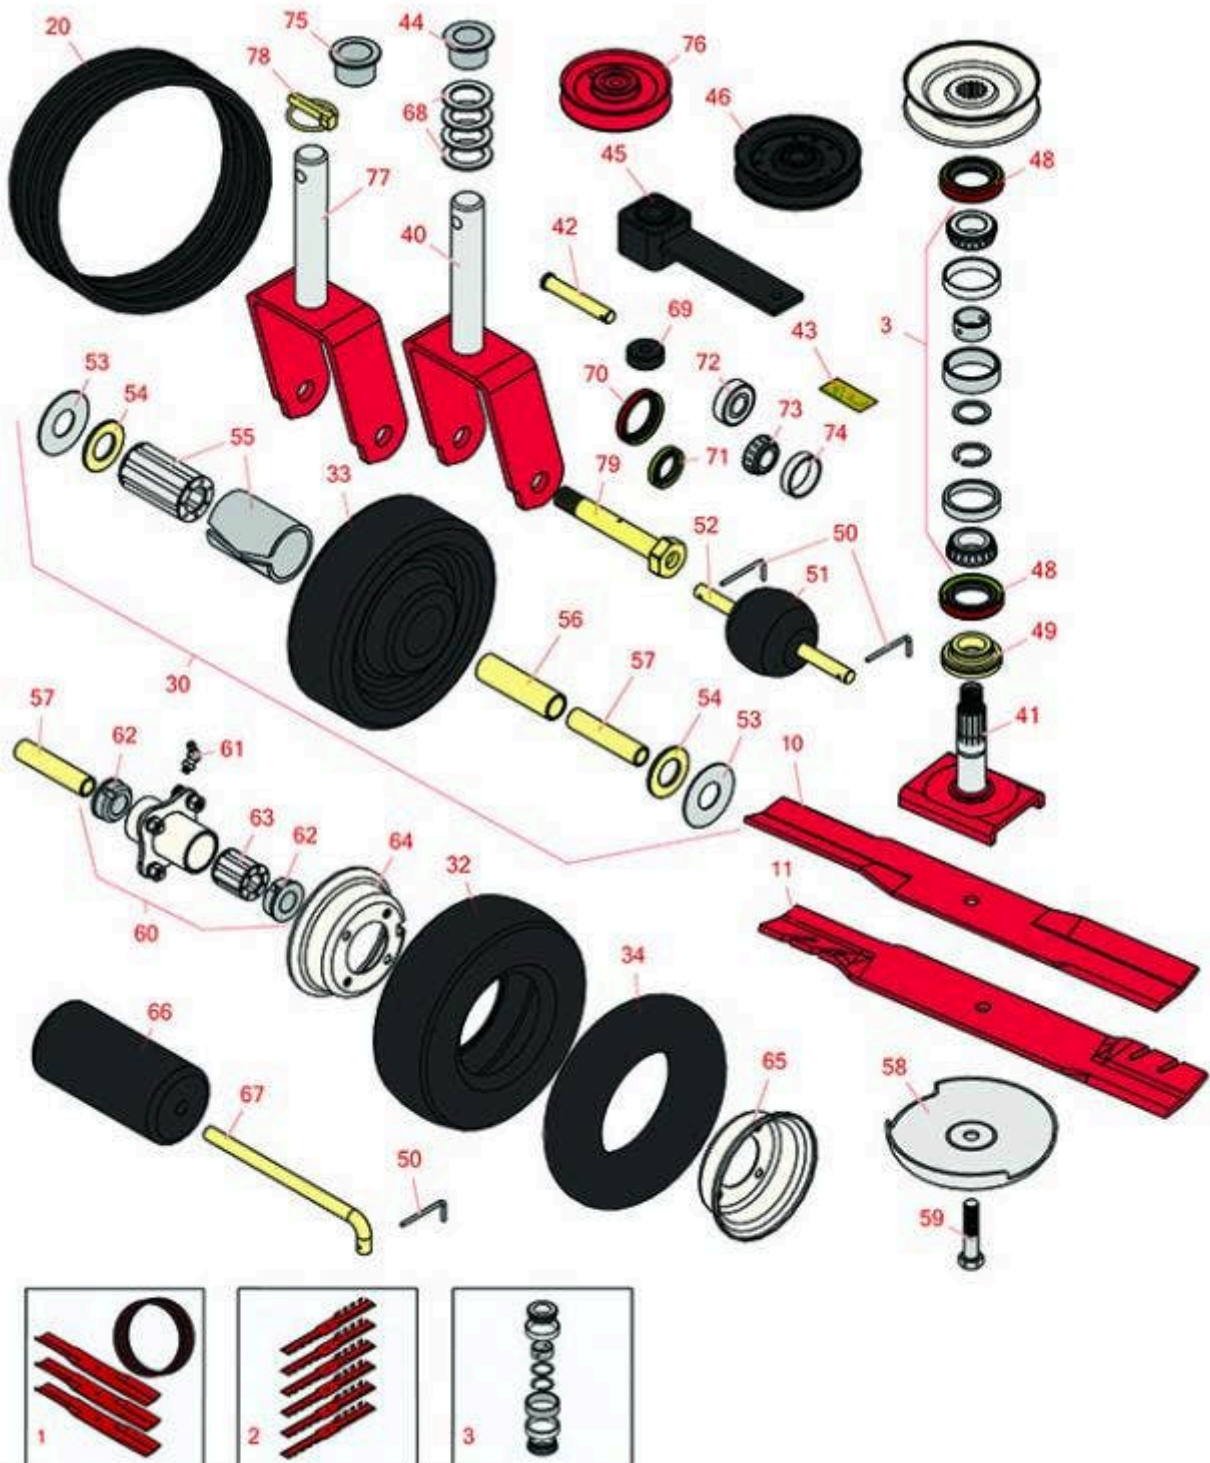

# Replaces Toro Groundsmaster 228-D Parts

Rotary Mower - Models 2WD 30241 & 4WD 30242  
52in Deck - Model 30568

All original equipment manufacturers names and part numbers are used for identification purposes only, and we are in no way implying that our products are original equipment parts. Prices subject to change without notice.

# Replaces Toro Groundsmaster 228-D Parts

Rotary Mower - Models 2WD 30241 & 4WD 30242  
52in Deck - Model 30568

Item No	R&R Part No.	OEM Part No.	Description	Qty Req	Order Quantity
---------	--------------	--------------	-------------	---------	----------------

## Overhaul Kits

1	<b>R95-3070</b>	95-3070	Kit - Blade and Belt	1	
---	-----------------	---------	----------------------	---	--

*Tech Note: Includes: 3 ea: R27-0990 Rotary Blades & 1 ea. R27-1160 Deck Belt.:*

*Tech Note: Includes 2 ea: R254-72 Bearings, R254-94 Cones, Spacers & Rings:*