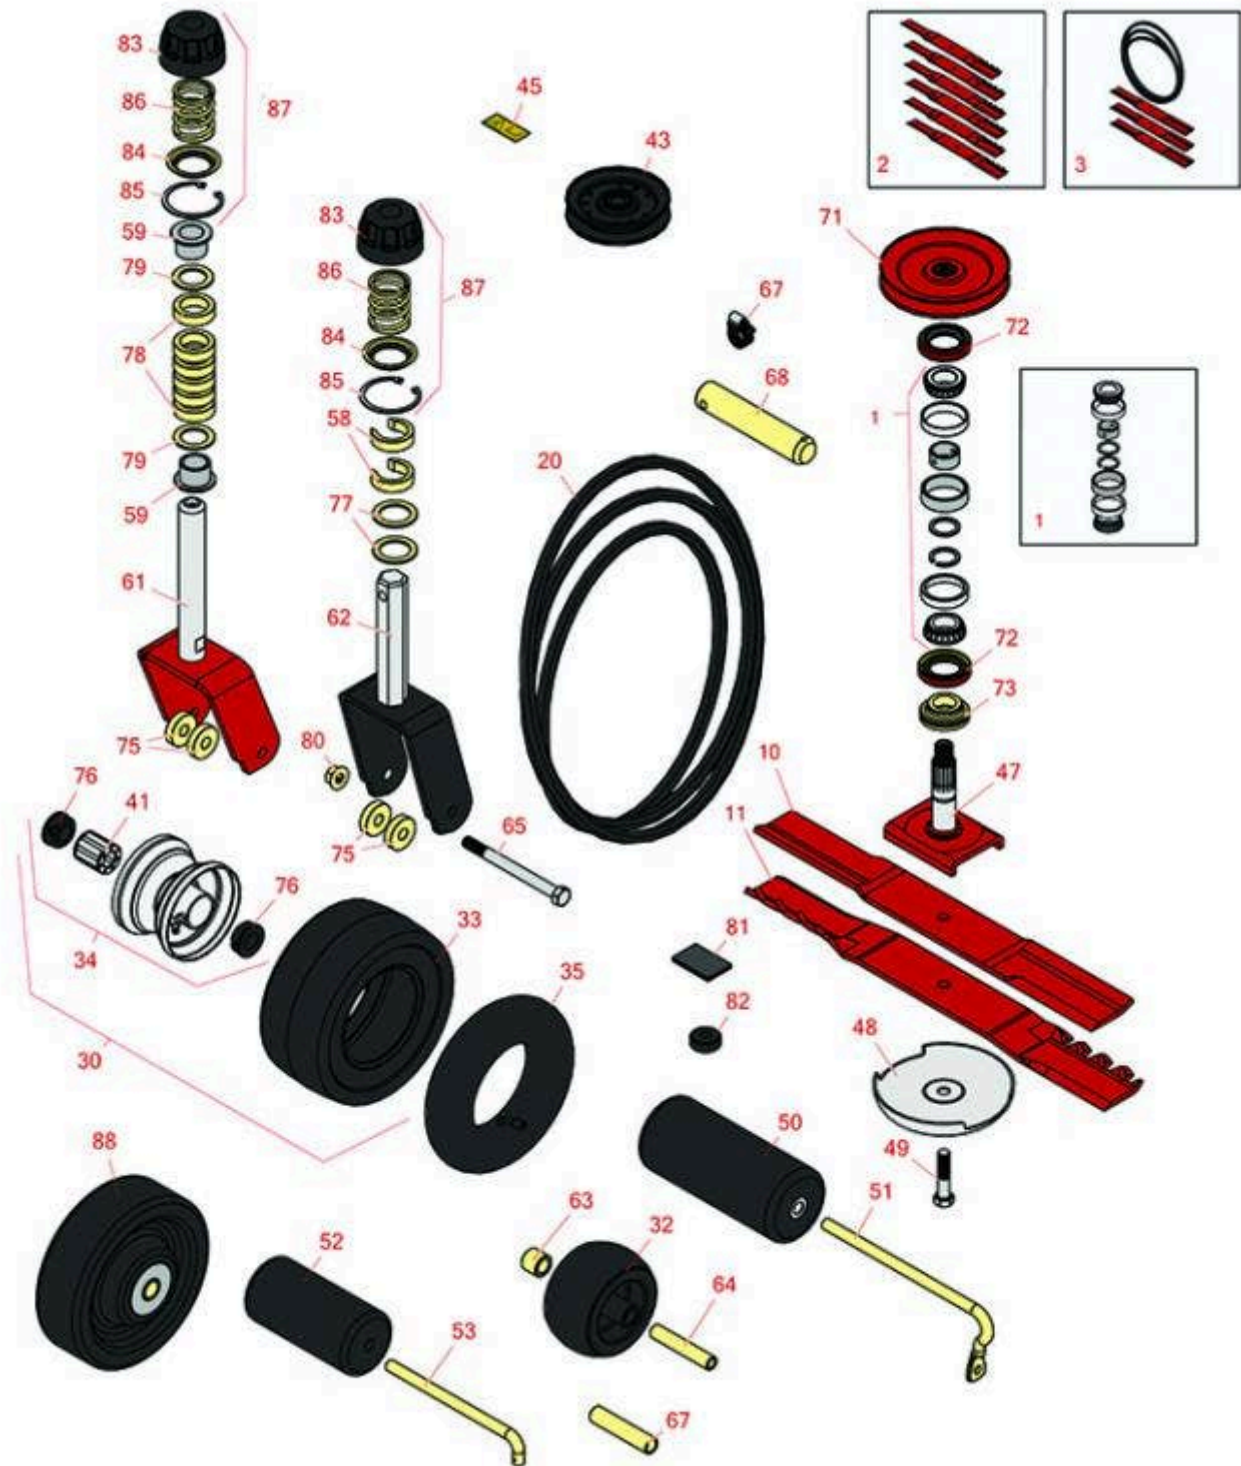

Replaces Toro Groundsmaster 228-D Parts

Rotary Mower - Models 2WD 30241 & 4WD 30242
62in Rotary Deck - Model 30551

All original equipment manufacturers names and part numbers are used for identification purposes only, and we are in no way implying that our products are original equipment parts. Prices subject to change without notice.

Replaces Toro Groundsmaster 228-D Parts

Rotary Mower - Models 2WD 30241 & 4WD 30242
62in Rotary Deck - Model 30551

Item No	R&R Part No.	OEM Part No.	Description	Qty Req	Order Quantity
---------	--------------	--------------	-------------	---------	----------------

Overhaul Kits

1	R46-8530	27-0960, 46-8530	Bearing - Set with Rings/Spacers	1	
---	-----------------	---------------------	----------------------------------	---	--

Tech Note: Includes 2 ea: R254-72 Bearings, R254-94 Cones, Spacers & Rings:

3	R95-3071	95-3071	Kit - Blade and Belt	1	
---	-----------------	---------	----------------------	---	--

Tech Note: Includes 3 ea: R44-6250-03 Rotary Blade; 1 ea: R44-6260 Deck Belt:

Rotary Blades

10	R44-6250	44-6250, 44-6250-03	Mower Blade	3	
----	-----------------	------------------------	-------------	---	--