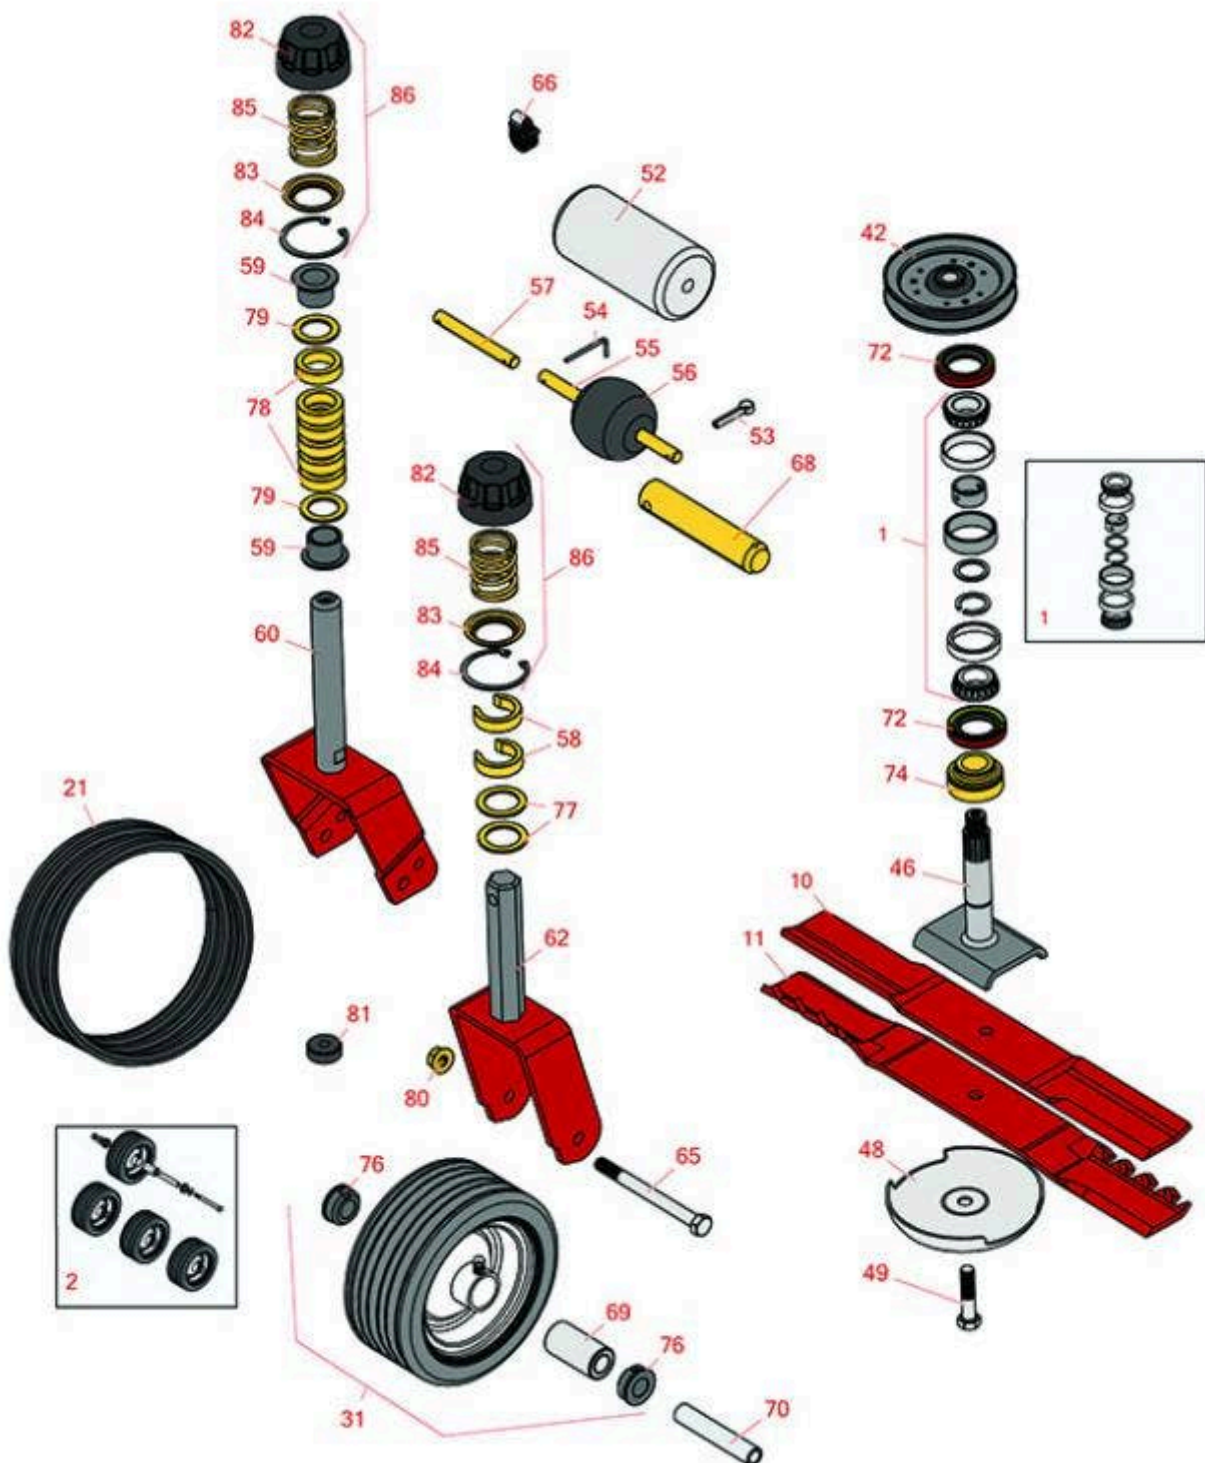

Replaces Toro Groundsmaster 228-D Parts

Rotary Mower - Models 2WD 30241 & 4WD 30242
62in Rotary Deck - Model 30569

All original equipment manufacturers names and part numbers are used for identification purposes only, and we are in no way implying that our products are original equipment parts. Prices subject to change without notice.

Replaces Toro Groundsmaster 228-D Parts

Rotary Mower - Models 2WD 30241 & 4WD 30242
62in Rotary Deck - Model 30569

Item No	R&R Part No.	OEM Part No.	Description	Qty Req	Order Quantity
---------	--------------	--------------	-------------	---------	----------------

2	R95-3076	95-3076	Caster Wheel Kit	1	
---	-----------------	---------	------------------	---	--

Tech Note: Includes 8 ea: R453017 Washers; 4 ea: R85-5760 Tires, R62-4340 Bushings, R325-22 Bolts & R32128-23 Locknuts:

49	R92-5816	92-5816	Bolt - Hex HD 1/2-20 x 2-1/4	1	
----	-----------------	---------	------------------------------	---	--

All original equipment manufacturers names and part numbers are used for identification purposes only, and we are in no way implying that our products are original equipment parts. Prices subject to change without notice.