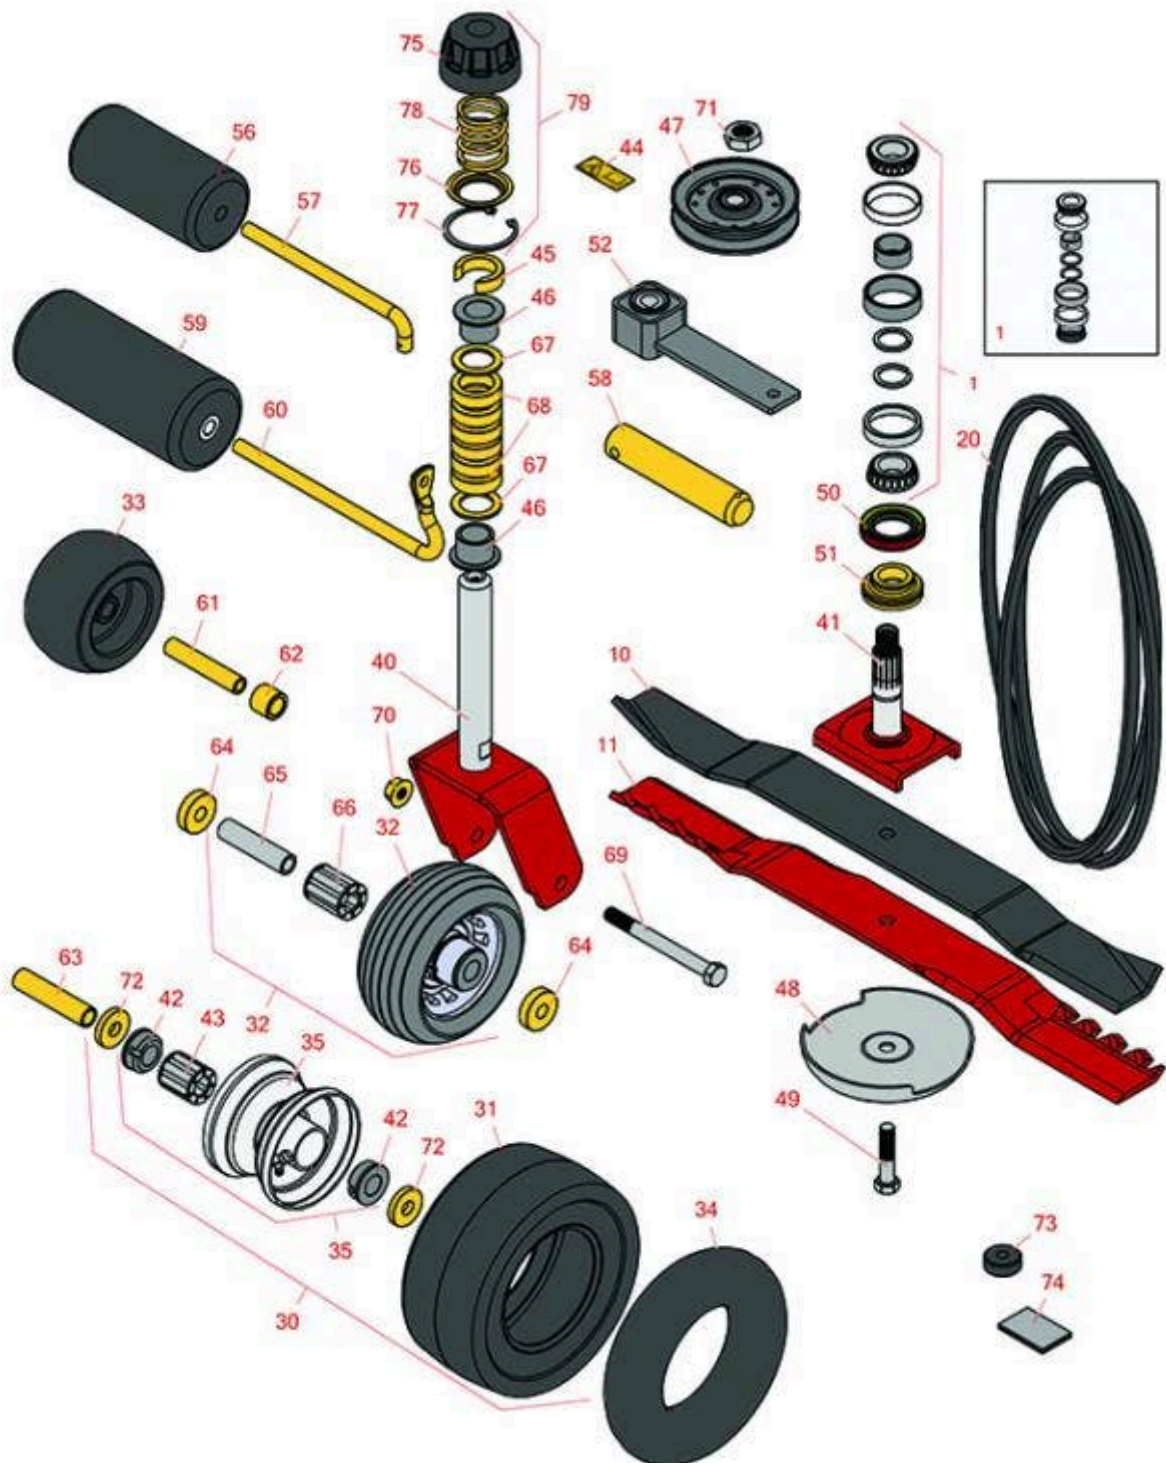

Replaces Toro Groundsmaster 228-D Parts

Rotary Mower - Models 2WD 30241 & 4WD 30242
72in Rotary Deck - Model 30553

All original equipment manufacturers names and part numbers are used for identification purposes only, and we are in no way implying that our products are original equipment parts. Prices subject to change without notice.

Replaces Toro Groundsmaster 228-D Parts

Rotary Mower - Models 2WD 30241 & 4WD 30242
72in Rotary Deck - Model 30553

Item No	R&R Part No.	OEM Part No.	Description	Qty Req	Order Quantity
---------	--------------	--------------	-------------	---------	----------------

Overhaul Kits

1	R46-8530	27-0960, 46-8530	Bearing - Set with Rings/Spacers	1	
---	-----------------	---------------------	----------------------------------	---	--

Tech Note: Includes 2 ea: R254-72 Bearings, R254-94 Cones, Spacers & Rings:

33	R68-2730	1-603299, 68-2730	Wheel - Anti Scalp	1	
----	-----------------	----------------------	--------------------	---	--

34	R100-5832	100-5832	Tube - Castor Wheel 2.80/2.50-4	1	
----	------------------	----------	---------------------------------	---	--