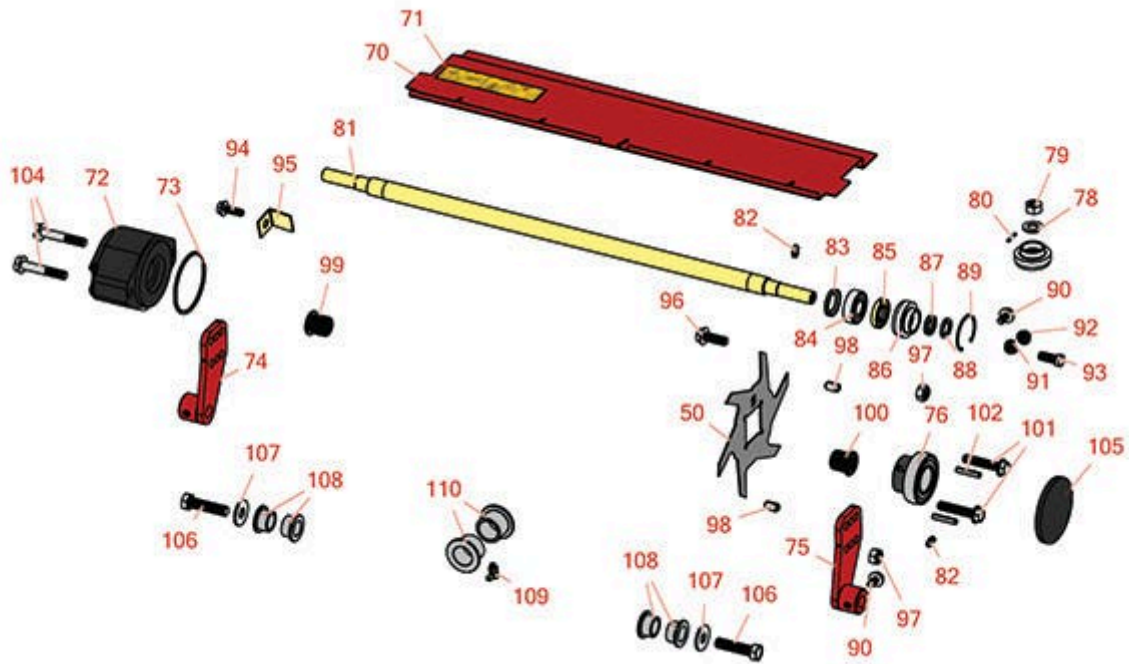

Replaces Toro Reelmaster 6700D Parts

Dethatcher Unit - Model 03871

Dethatcher Reel

All original equipment manufacturers names and part numbers are used for identification purposes only, and we are in no way implying that our products are original equipment parts. Prices subject to change without notice.

Replaces Toro Reelmaster 6700D Parts

Dethatcher Unit - Model 03871

Dethatcher Reel

Item No	R&R Part No.	OEM Part No.	Description	Qty Req	Order Quantity
Blades					
50	R93-3038-03	93-3038, 93-3038-03	Blade - Vertical Mower 1/16x7.25	16	
Other Parts Available					
70	R98-7978	93-9761, 94-8942, 98-7978	Front Grass Shield	1	
71	R93-6688	93-6688	Decal - Warning	1	
72	R105-4011-03	105-4011, 105-4011-03, 94-4347, 94-4347-01, 94-4347-03	Weight - End	1	
73	R93-9783	93-9783	O-Ring - Reel	2	
74	R94-4332	94-4332, 94-4332-01	Bracket - LH Front Roller	1	
75	R94-4333	94-4333, 94-4333-01	Bracket - RH Front Roller	1	
76	R94-2710	94-2710	Bearing - Ball 1-3/16 Cyl	2	
78	R33096-00	33096-00	Washer-Flat	2	
79	R94-4307	94-4307	Nut-Hex Lock	4	
80	R32121-50	32121-50	Pin - Roll Spiral Lock 1/8 1147	2	
81	R93-2887	93-2887	Shaft - Roller	1	

Replaces Toro Reelmaster 6700D Parts

Dethatcher Unit - Model 03871

Dethatcher Reel

Item No	R&R Part No.	OEM Part No.	Description	Qty Req	Order Quantity
82	R302-5	21-6010, 302-11, 302-37, 302-47, 302-5, 302-57, 302-58, 302-6, 31-0300, 32-9660, 60-0800, 62-3880, 92-4181	Fitting - Grease	6	
83	R93-3007	93-3007	Seal	2	
84	R343667	109966, 251-6, 38-7820	Bearing - Ball	2	
85	R93-1251	93-1251	Seal	2	
86	R93-1252	93-1252	Seal - Outer	2	
87	R253-70	253-70	Seal	2	
88	R93-2931	93-2931	Washer - Roller Seal	2	
89	R32120-62	32120-62	Ring - Retaining	2	
90	R33114-016	33114-016, 42-9230, 42-9270, 48-7680, 48-7690, 48-7700	Bolt - Hx HD 8mm x 1.25 x 15	4	
91	R445795	30-4020, 32128-25, 445795	Nut - 5/16-18 Flanged	4	