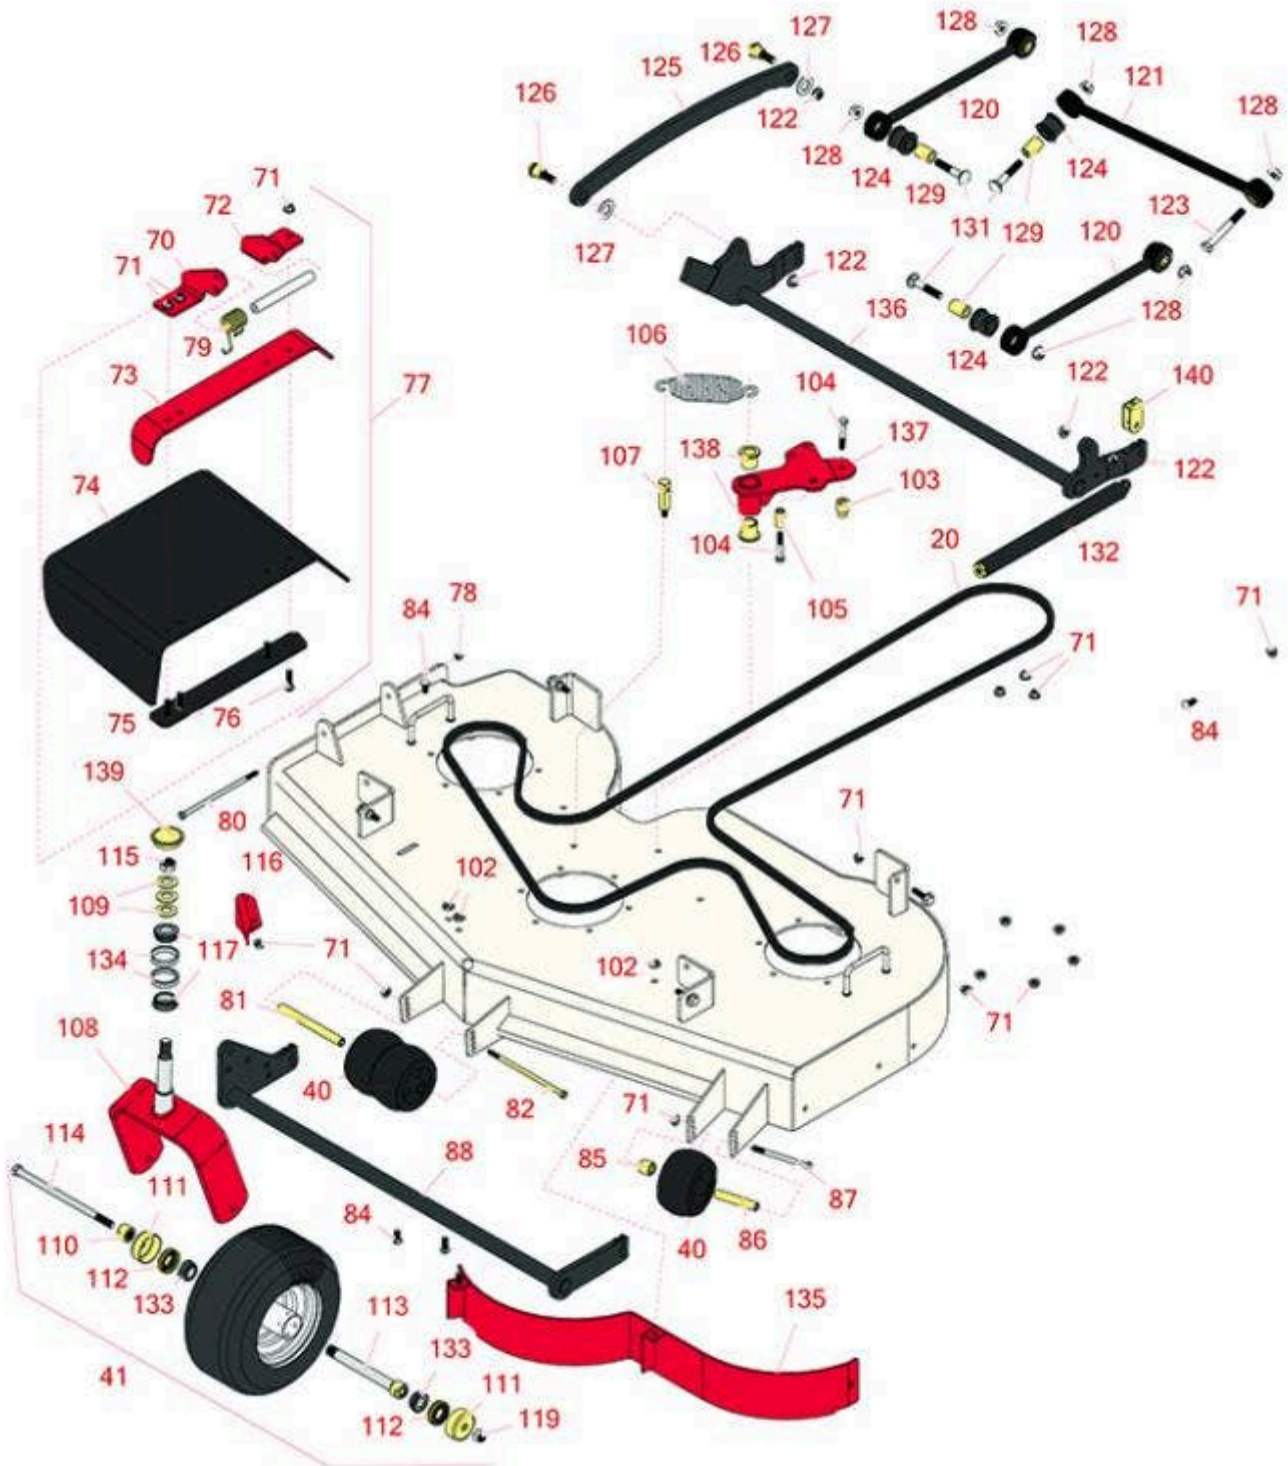

Replaces Toro Z Master Professional

5000 Parts

Zero Turn Mower with 52in deck - Model 72906

52in Deck Parts

All original equipment manufacturers names and part numbers are used for identification purposes only, and we are in no way implying that our products are original equipment parts. Prices subject to change without notice.

Replaces Toro Z Master Professional 5000 Parts

Zero Turn Mower with 52in deck - Model 72906
52in Deck Parts

Item No	R&R Part No.	OEM Part No.	Description	Qty Req	Order Quantity
Belts					
20	R115-7426	115-7426	Belt- V	1	
Wheels					
40	R68-2730	1-603299, 68-2730	Wheel - Anti Scalp	3	
41	R109-9127	109-9125, 109-9127	Tire & Wheel - 13x6.50-6 Flat Free	2	
41	R127-9528	127-9528	Tire & Wheel - 13x6:50-6 Smooth Semi Pneumatic	2	
Other Parts Available					
70	R106-3253-01	106-3253-01	Plate-Hinge, Front	1	
71	R104-8301	104-8301, 104-9301, 109-6658, 133-7570	Locknut - 3/8-16 Nylon Flanged	44	
72	R108-4059-01	108-4059-01	Plate-Hinge, Rear	1	
73	R106-3246-01	106-3246-01	Deflector	1	
74	R151416	108-5029, 110-0759, 151416	Deflector - Long	1	
75	R106-3248-03	106-3248-03	Strap - Discharge	1	
76	R3231-4	01-157-0440, 01-173-0612, 3231-4	Bolt - Carriage 3/8-16 x 1-1/2	4	
77	R108-2792	108-2792	Rubber Deflector Assy	1	
78	R3296-47	3296-47	Locknut - 5/16-18 Jam Nyloc	1	
79	R108-4052	108-4052	Spring - Torsion	1	
80	R322-50	322-50	Bolt - Hx HD 5/16-18 x 7 1/2	1	