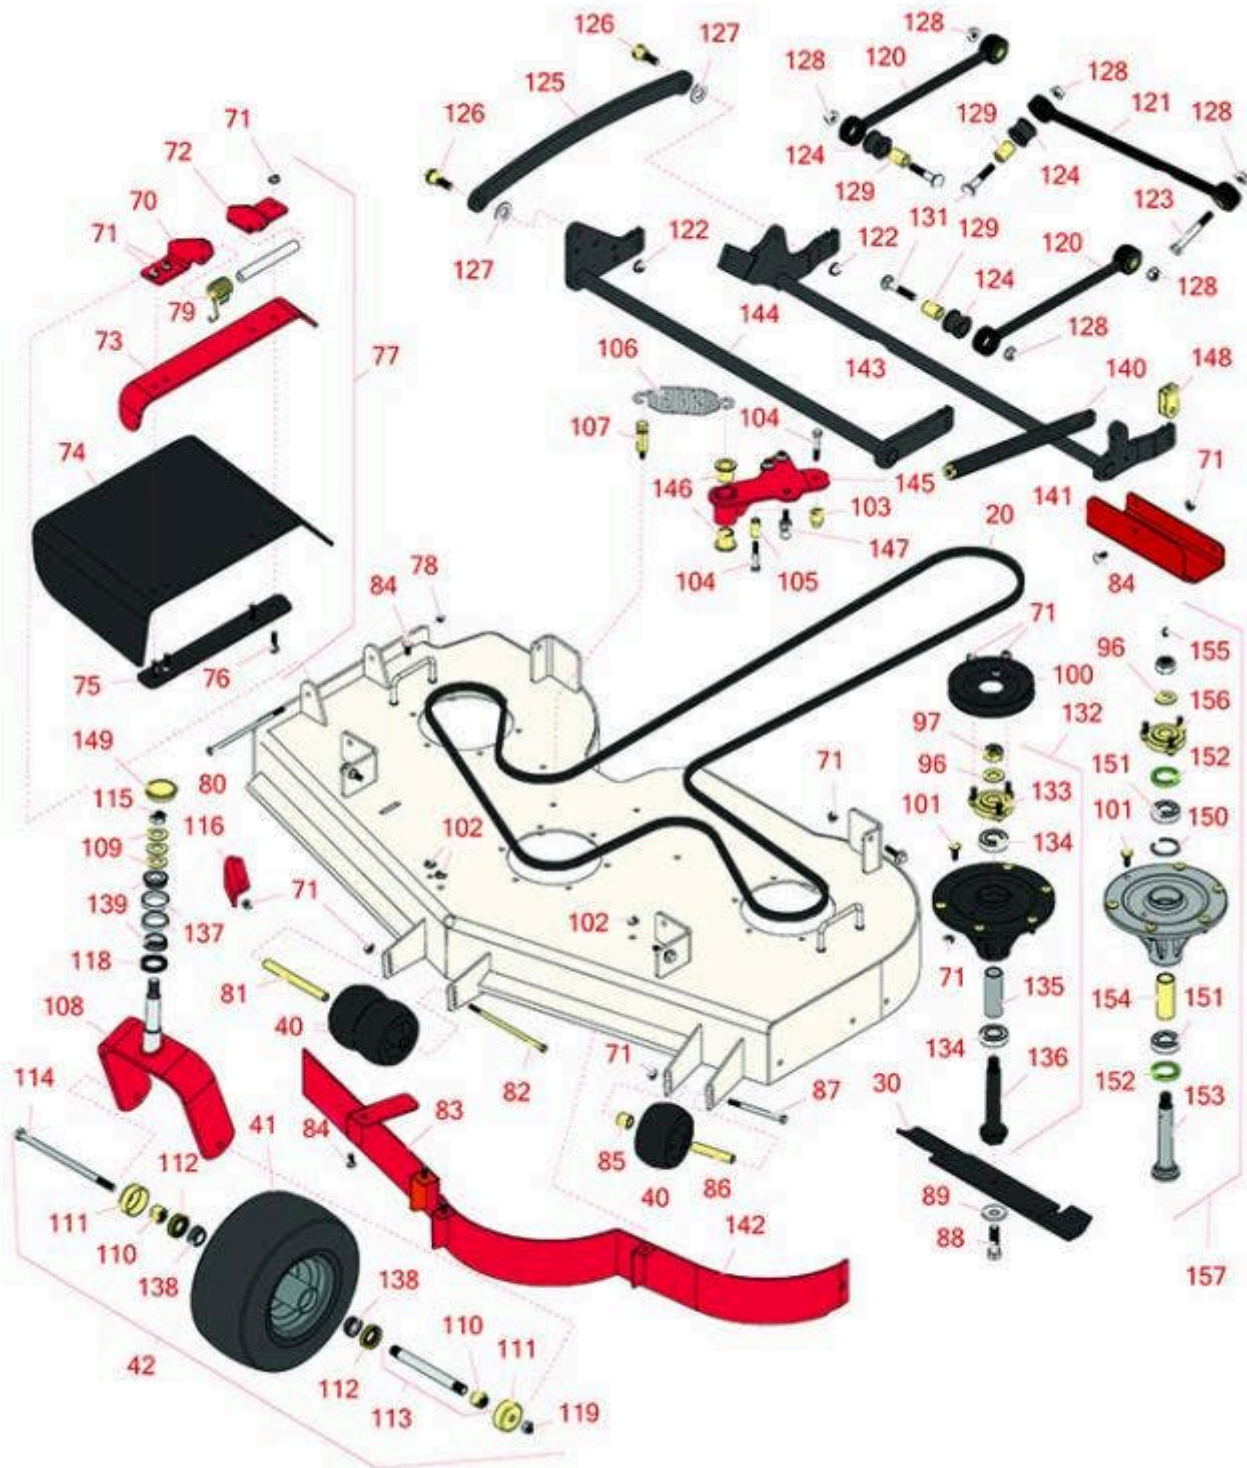

Replaces Toro Z Master Professional 5000 Parts

Zero Turn Mower with 52in deck - Model 74955
52in Deck Parts

All original equipment manufacturers names and part numbers are used for identification purposes only, and we are in no way implying that our products are original equipment parts. Prices subject to change without notice.

Replaces Toro Z Master Professional 5000 Parts

Zero Turn Mower with 52in deck - Model 74955
52in Deck Parts

Item No	R&R Part No.	OEM Part No.	Description	Qty Req	Order Quantity
Belts					
20	R115-7426	115-7426	Belt- V	1	
Rotary Blades					
30	R105-7781-03	105-7781-03	Mower Blade - 18 in High-Flow	3	
Wheels					
40	R68-2730	1-603299, 68-2730	Wheel - Anti Scalp	3	
41	RCT5121861	1-523009, 126-5959	Tire - 13x6.50-6 Nhs (4 Ply) Carlisle Smooth	2	
42	R127-9540	127-9540	Tire & Wheel - 13x6.50-6 Pneumatic	2	
Other Parts Available					
70	R106-3253-01	106-3253-01	Plate-Hinge, Front	1	
71	R104-8301	104-8301, 104-9301, 109-6658, 133-7570	Locknut - 3/8-16 Nylon Flanged	44	
72	R108-4059-01	108-4059-01	Plate-Hinge, Rear	1	
73	R106-3246-01	106-3246-01	Deflector	1	
74	R151416	108-5029, 110-0759, 151416	Deflector - Long	1	
75	R106-3248-03	106-3248-03	Strap - Discharge	1	
76	R3231-4	01-157-0440, 01-173-0612, 3231-4	Bolt - Carriage 3/8-16 x 1-1/2	4	
77	R108-2792	108-2792	Rubber Deflector Assy	1	
78	R3296-47	3296-47	Locknut - 5/16-18 Jam Nyloc	1	