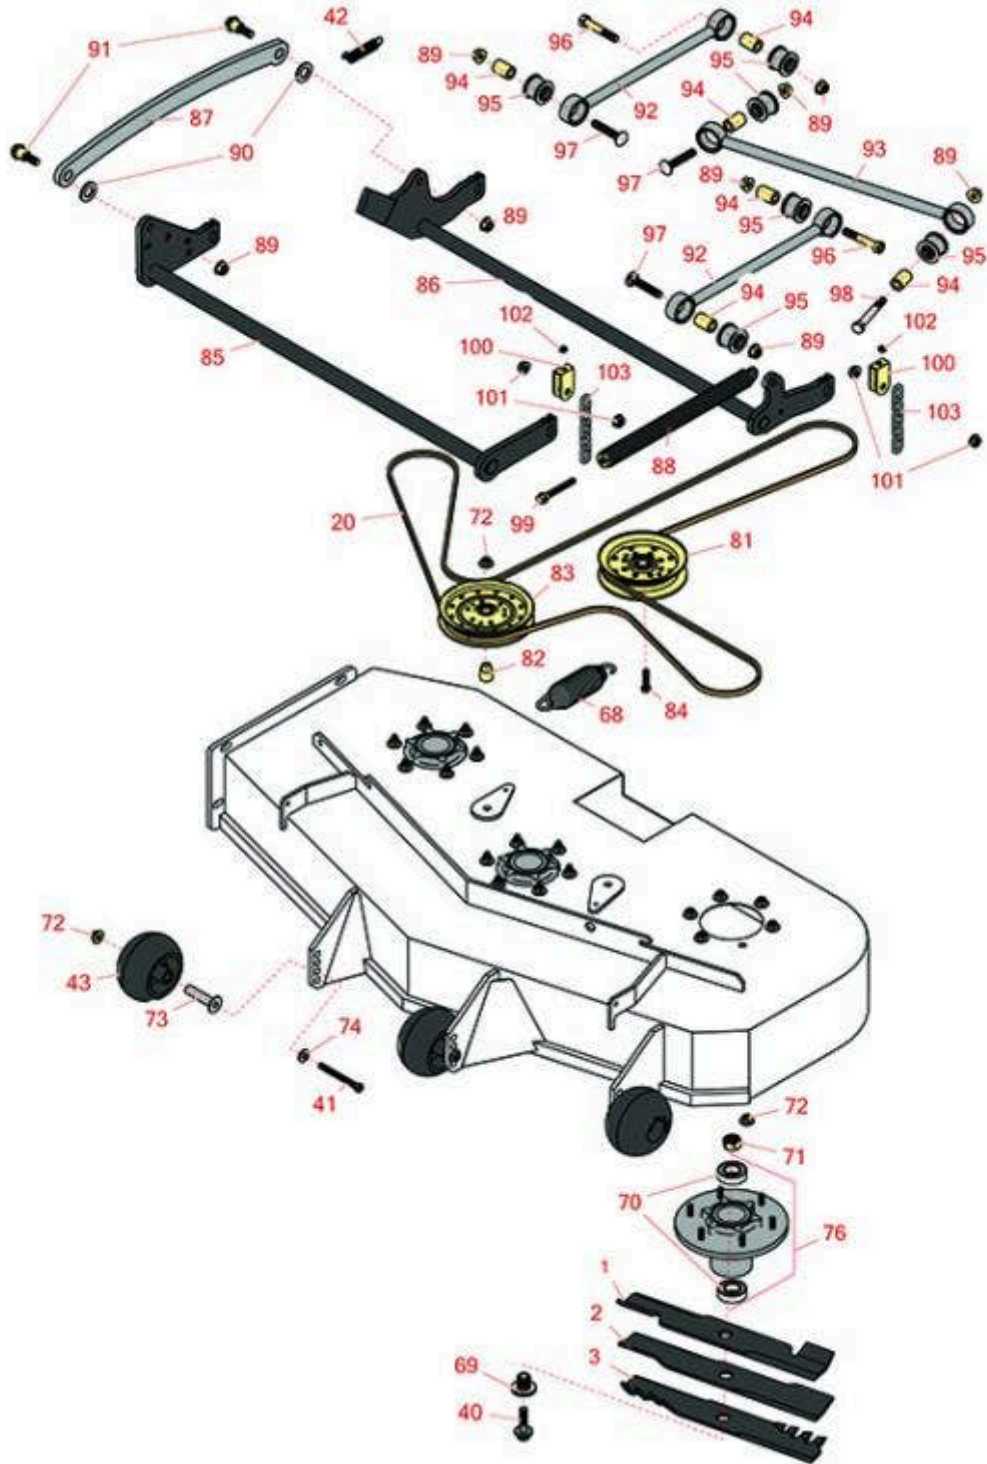

Replaces Exmark Lazer Z S-Series Parts

Zero Turn Mower with 48in Deck - Model LZS651CKA484A2
48in Deck

All original equipment manufacturers names and part numbers are used for identification purposes only, and we are in no way implying that our products are original equipment parts. Prices subject to change without notice.

Replaces Exmark Lazer Z S-Series Parts

Zero Turn Mower with 48in Deck - Model LZS651CKA484A2
48in Deck

Item No	R&R Part No.	OEM Part No.	Description	Qty Req	Order Quantity
Blades					
1	R103-6401	103-6401	Mower Blade- Notched 16 1/4	3	
1	RRB3062-1601	103-6401, 103-6401-S	Mower Blade - High-Lift 16.25 x 2.5in x 15/16 Mt Hole	3	
2	R103-6386	103-6386	Mower Blade - 16-1/4 Low Lift	3	
3	RRB4062-1601	116-5177, 116-5177-S	Mower Blade - Mulcher 16.25 x 2.5in x 15/16 Mt Hole	3	
Belts					
20	R109-8070	109-8070	Belt- V	1	
Other parts Available					
40	R109-9220	109-9220	Bolt - Sems 1/2-20	3	
41	R116-9362	116-9362	Bolt - Hex HD 3/8-16 x 3 3/4 GR8 YZ	3	
42	R109-7124	109-7124	Spring - Extension	1	
43	R103-8415	103-8415	Roller - Anti Scalp	3	
68	R116-6317	116-0133, 116-6317	Spring - Extension	1	
69	R103-3037	103-3037	Splined Bushing	3	
70	R116-0720	116-0720	Bearing - Ball - Special Triple Seal	6	
71	R116-7306	116-7306	Hex Nut - 3/4-16 with Nyloc	3	
72	R104-8301	104-8301, 109-6658	Locknut - 3/8-16 Nylon Flanged	31	
73	R116-8131	116-8131	Axle - Roller	3	
74	R98-5975	98-5975	Washer - Belleville	3	