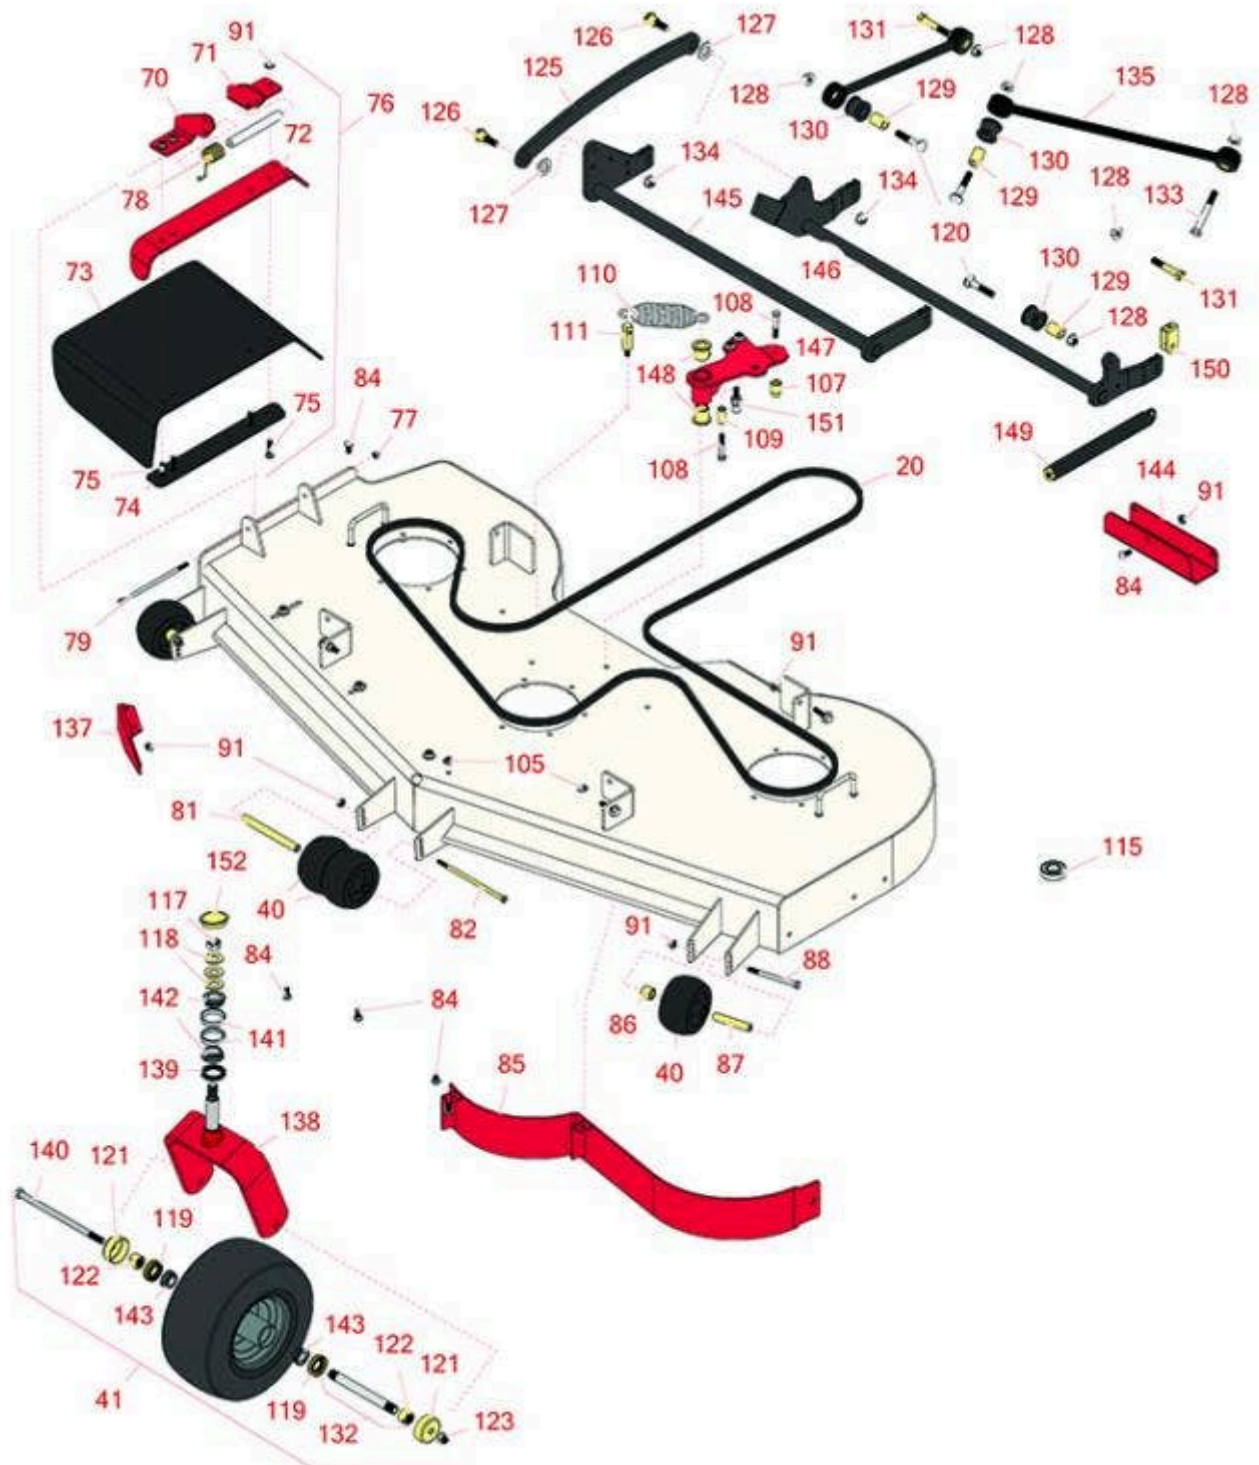

# Replaces Toro Z Master Professional 5000 Parts

Zero Turn Mower with 60in deck - Model 72910  
60in Rotary Deck

All original equipment manufacturers names and part numbers are used for identification purposes only, and we are in no way implying that our products are original equipment parts. Prices subject to change without notice.

# Replaces Toro Z Master Professional 5000 Parts

Zero Turn Mower with 60in deck - Model 72910  
60in Rotary Deck

Item No	R&R Part No.	OEM Part No.	Description	Qty Req	Order Quantity
<b>Belts</b>					
20	<b>R132-5982</b>	132-5982	Belt - V - Deck	1	
<b>Wheels</b>					
40	<b>R68-2730</b>	1-603299, 68-2730	Wheel - Anti Scalp	4	
41	<b>R127-9528</b>	127-9528	Tire & Wheel - 13x6:50-6 Smooth Semi Pneumatic	2	
<b>Other Parts Available</b>					
70	<b>R106-3253-01</b>	106-3253-01	Plate-Hinge, Front	1	
71	<b>R108-4059-01</b>	108-4059-01	Plate-Hinge, Rear	1	
72	<b>R106-3246-01</b>	106-3246-01	Deflector	1	
73	<b>R151416</b>	108-5029, 110-0759, 151416	Deflector - Long	1	
74	<b>R106-3248-03</b>	106-3248-03	Strap - Discharge	1	
75	<b>R3231-4</b>	01-157-0440, 01-173-0612, 3231-4	Bolt - Carriage 3/8-16 x 1-1/2	4	
76	<b>R108-2792</b>	108-2792	Rubber Deflector Assy	1	
77	<b>R3296-47</b>	3296-47	Locknut - 5/16-18 Jam Nyloc	1	
78	<b>R108-4052</b>	108-4052	Spring - Torsion	1	
79	<b>R322-50</b>	322-50	Bolt - Hx HD 5/16-18 x 7 1/2	1	
81	<b>R98-5967</b>	98-5967	Spacer-Wheel	1	
82	<b>R108-5388</b>	108-5388	Bolt - Hx HD 3/8-16 x 7 1/2	1	
84	<b>R3231-27</b>	3231-27	Bolt - Carriage 3/8-16 x 7/8	8	