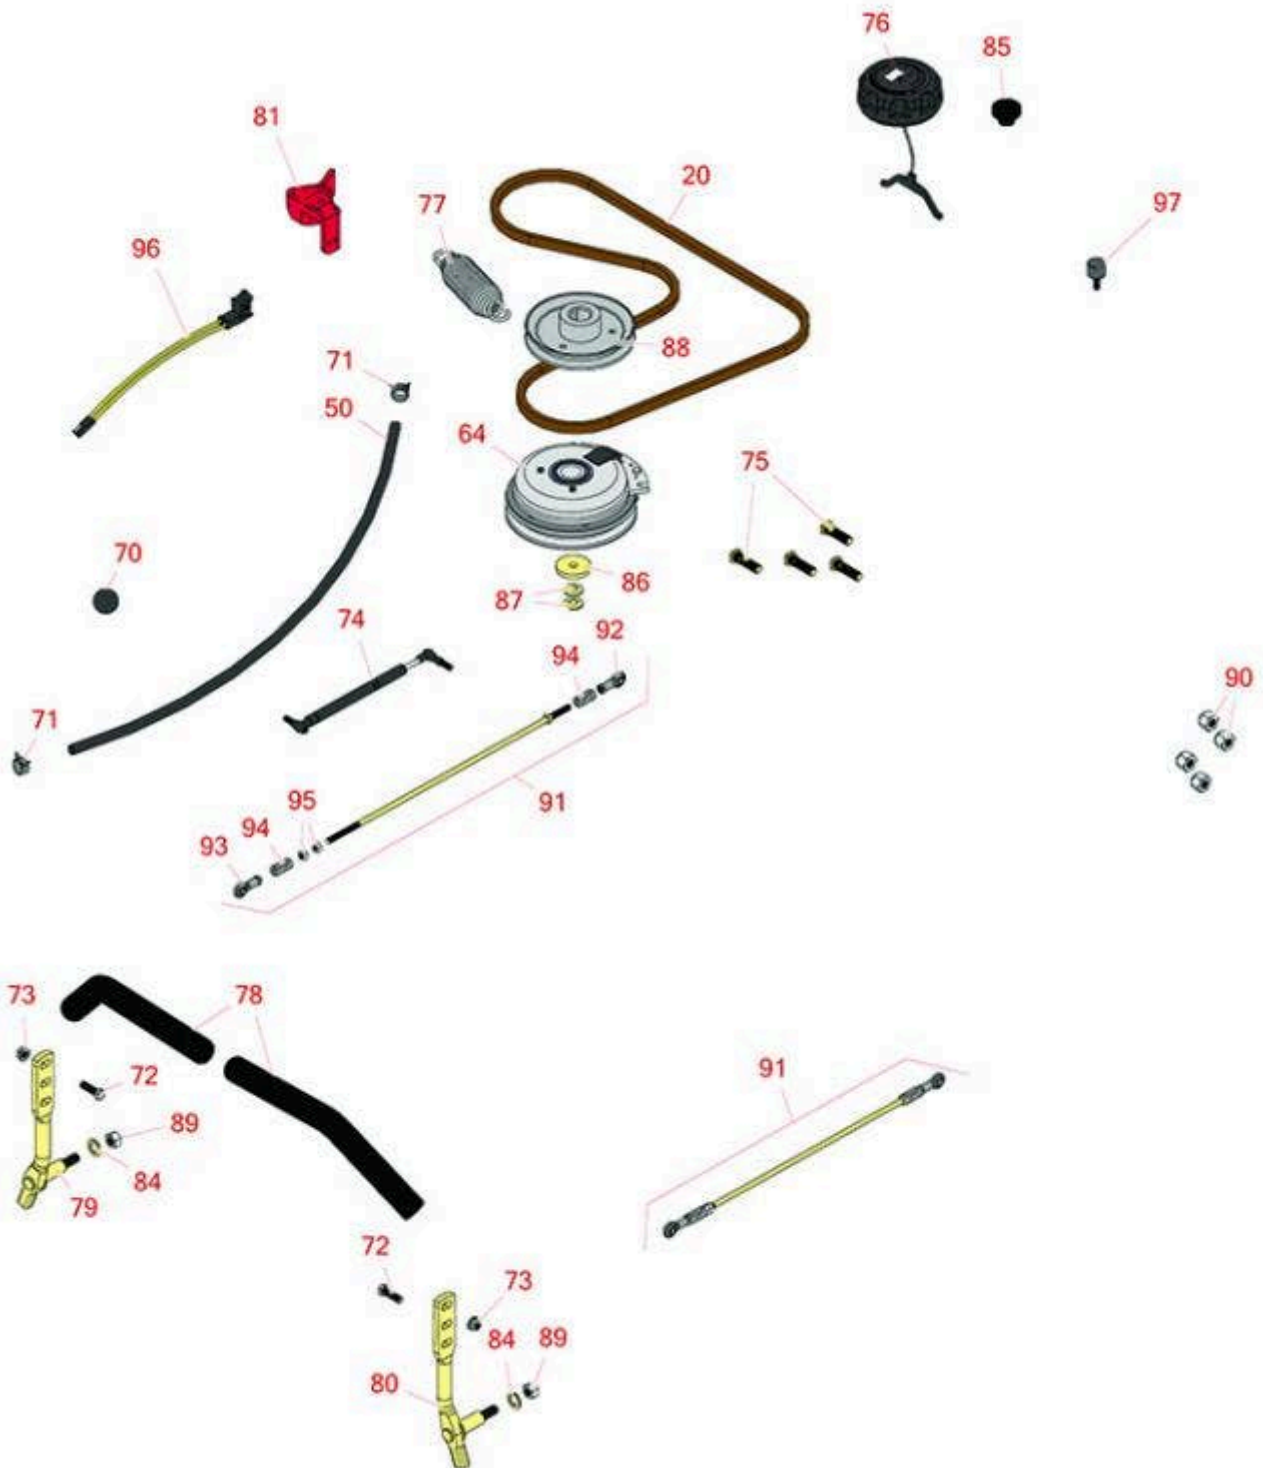

# Replaces Toro Z Master Professional 5000 Parts

Zero Turn Mower with 60in deck - Model 72911  
Traction Unit

All original equipment manufacturers names and part numbers are used for identification purposes only, and we are in no way implying that our products are original equipment parts. Prices subject to change without notice.

# Replaces Toro Z Master Professional 5000 Parts

Zero Turn Mower with 60in deck - Model 72911  
Traction Unit

Item No	R&R Part No.	OEM Part No.	Description	Qty Req	Order Quantity
<b>Belts</b>					
20	<b>R109-3388</b>	109-3388, 126-9835	Belt - V Hydro	1	
<b>Hoses</b>					
50	<b>R109-0302</b>	109-0302	Hose - Fuel	1	
<b>Gauges and Controls</b>					
64	<b>R116-1620</b>	116-1604, 116-1620	Clutch - Warner Pto Clutch	1	
<b>Other Parts Available</b>					
70	<b>R233-42</b>	1-603175, 120-9752, 233-42, 233-47	Knob	1	
71	<b>R2412-98</b>	2412-98	Clamp - Spring - Hose 1/4	2	
72	<b>R400264</b>	01-150-0180, 01-178-0610, 20-48-AD, 20-48-AGD, 32-9160, 3224-3, 323-29, 323-7, 400264, 908035P	Bolt - Hex HD 3/8-16 x 1-1/4	4	
73	<b>R104-8301</b>	104-8301, 104-9301, 109-6658, 133-7570	Locknut - 3/8-16 Nylon Flanged	8	
74	<b>R116-0027</b>	116-0027	Damper Control	2	
75	<b>R116-1696</b>	116-1696	Stud - Wheel	8	
76	<b>R126-1789</b>	126-1789	Fuel Cap - Ratcheting	1	