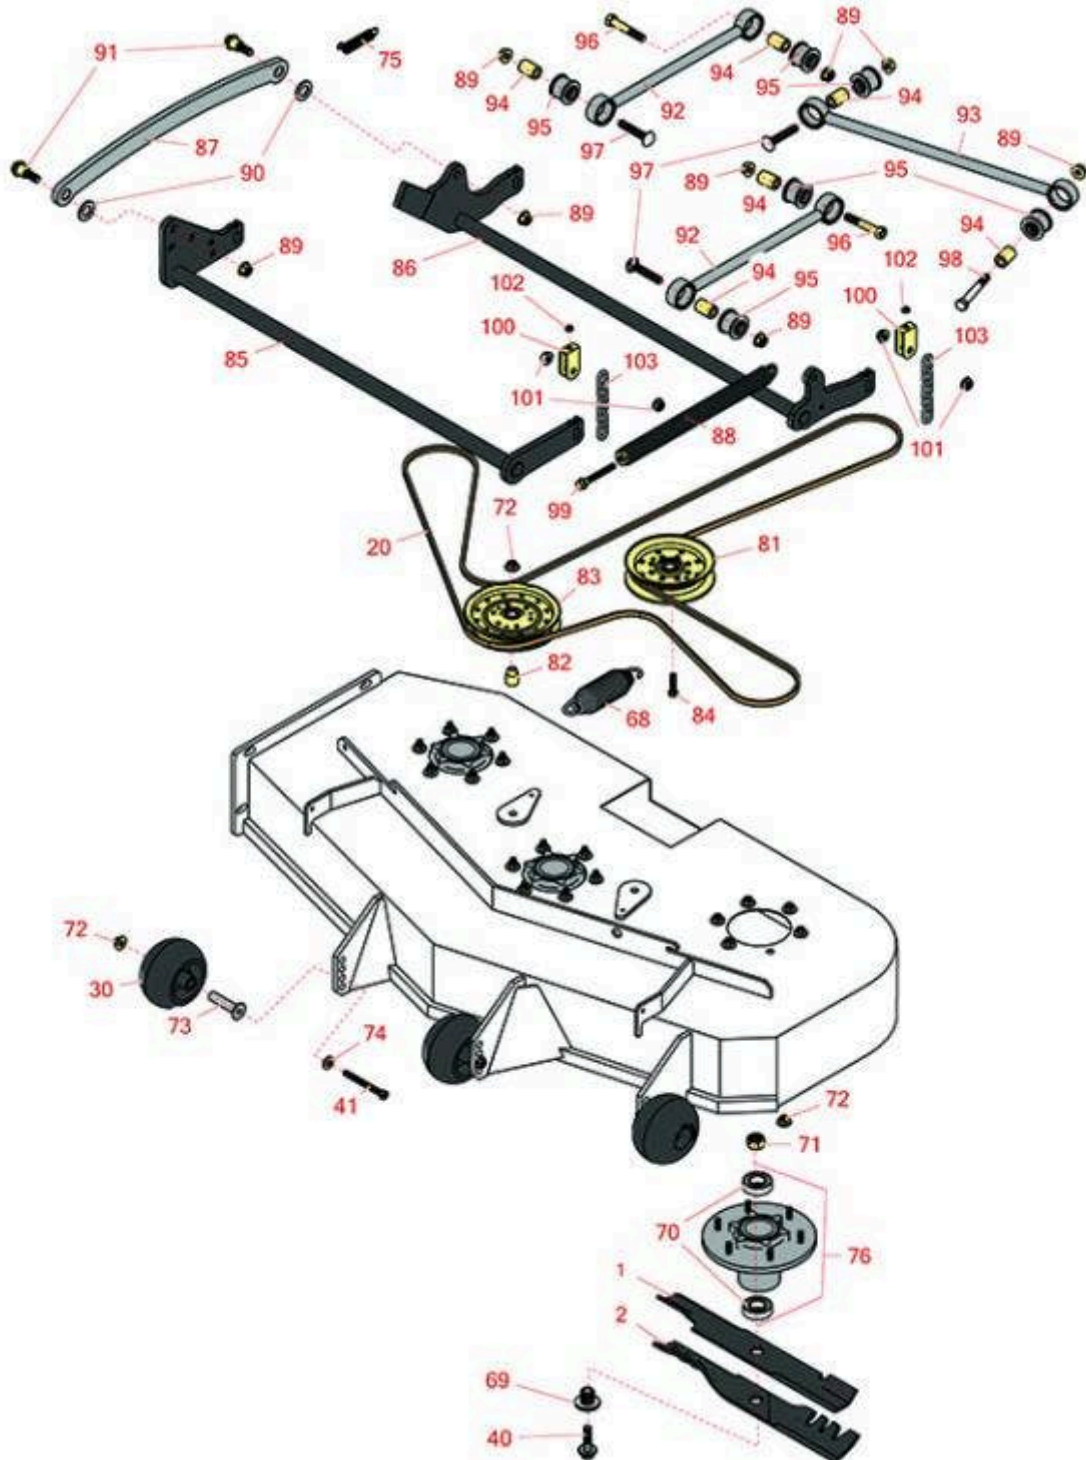

Replaces Exmark Lazer Z S-Series Parts

Zero Turn Mower with 52in Deck - Model LZS740AKC524A2,

LZS801GKA524A2

52in Deck

All original equipment manufacturers names and part numbers are used for identification purposes only, and we are in no way implying that our products are original equipment parts. Prices subject to change without notice.

Replaces Exmark Lazer Z S-Series Parts

Zero Turn Mower with 52in Deck - Model LZS740AKC524A2,
LZS801GKA524A2
52in Deck

Item No	R&R Part No.	OEM Part No.	Description	Qty Req	Order Quantity
Blades					
1	RRB3065-1803	103-6402, 103-6402-S, 106-6402	Mower Blade - High-Lift 18 x 2.5in x 15/16 Mt Hole	3	
2	RRB4065-1803	116-5175, 116-5175-S	Mower Blade - Mulcher 18 x 2.5in x 15/16 Mt Hole	3	
2	R116-5175	116-5175	Mower Blade - 18 in Mulching	3	
Belts					
20	R135-5776-SL	109-4994, 135-5776	Belt - V - Deck	1	
Tires					
30	R103-8415	103-8415	Roller - Anti Scalp	3	
Other parts Available					
40	R109-9220	109-9220	Bolt - Sems 1/2-20	3	
41	R116-9362	116-9362	Bolt - Hex HD 3/8-16 x 3 3/4 GR8 YZ	3	
68	R116-6317	116-0133, 116-6317	Spring - Extension	1	
69	R103-3037	103-3037	Splined Bushing	3	
70	R116-0720	116-0720	Bearing - Ball - Special Triple Seal	6	
71	R116-7306	116-7306	Hex Nut - 3/4-16 with Nyloc	3	
72	R104-8301	104-8301, 109-6658	Locknut - 3/8-16 Nylon Flanged	31	
73	R116-8131	116-8131	Axle - Roller	3	
74	R98-5975	98-5975	Washer - Belleville	3	