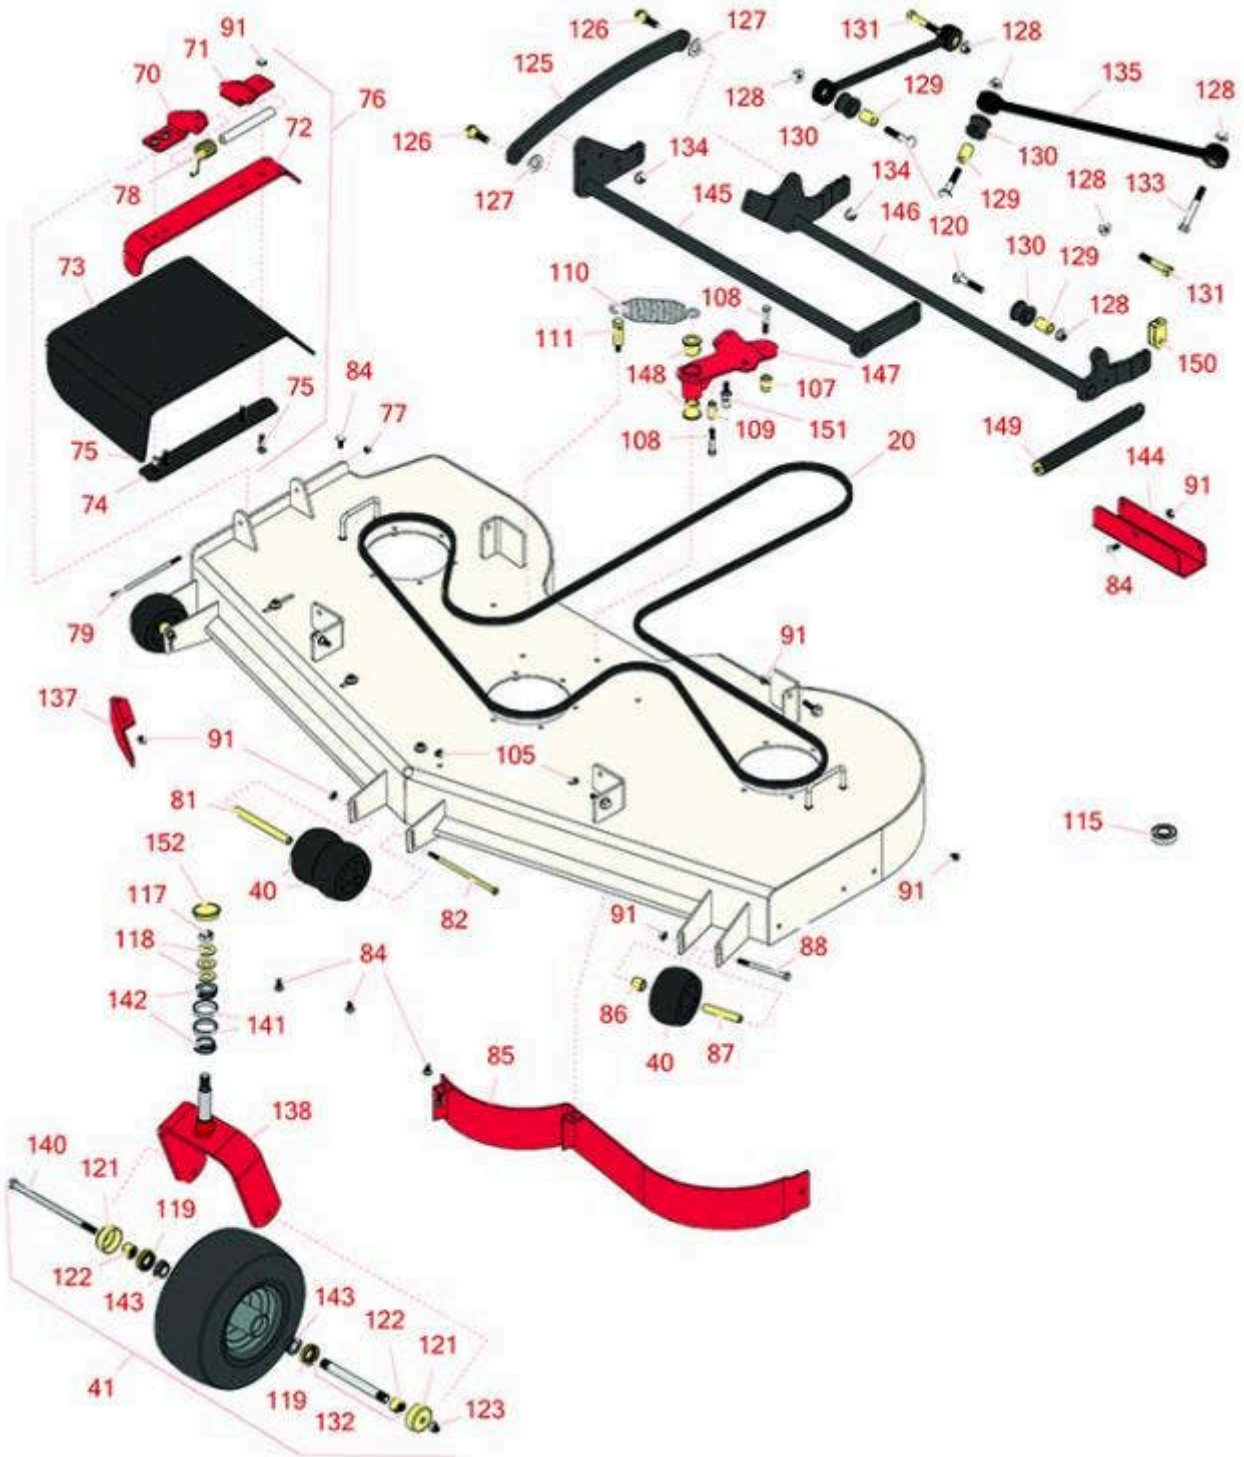

Replaces Toro Z Master Professional 5000 Parts

Zero Turn Mower with 60in deck - Model 72915
60in Rotary Deck

All original equipment manufacturers names and part numbers are used for identification purposes only, and we are in no way implying that our products are original equipment parts. Prices subject to change without notice.

Replaces Toro Z Master Professional 5000 Parts

Zero Turn Mower with 60in deck - Model 72915
60in Rotary Deck

Item No	R&R Part No.	OEM Part No.	Description	Qty Req	Order Quantity
Belts					
20	R132-5982	132-5982	Belt - V - Deck	1	
Wheels					
40	R68-2730	1-603299, 68-2730	Wheel - Anti Scalp	4	
41	R127-9528	127-9528	Tire & Wheel - 13x6:50-6 Smooth Semi Pneumatic	2	
Other Parts Available					
70	R106-3253-01	106-3253-01	Plate-Hinge, Front	1	
71	R108-4059-01	108-4059-01	Plate-Hinge, Rear	1	
72	R106-3246-01	106-3246-01	Deflector	1	
73	R151416	108-5029, 110-0759, 151416	Deflector - Long	1	
74	R106-3248-03	106-3248-03	Strap - Discharge	1	
75	R3231-4	01-157-0440, 01-173-0612, 3231-4	Bolt - Carriage 3/8-16 x 1-1/2	4	
76	R108-2792	108-2792	Rubber Deflector Assy	1	
77	R3296-47	3296-47	Locknut - 5/16-18 Jam Nyloc	1	
78	R108-4052	108-4052	Spring - Torsion	1	
79	R322-50	322-50	Bolt - Hx HD 5/16-18 x 7 1/2	1	
81	R98-5967	98-5967	Spacer-Wheel	1	
82	R108-5388	108-5388	Bolt - Hx HD 3/8-16 x 7 1/2	1	
84	R3231-27	3231-27	Bolt - Carriage 3/8-16 x 7/8	8	