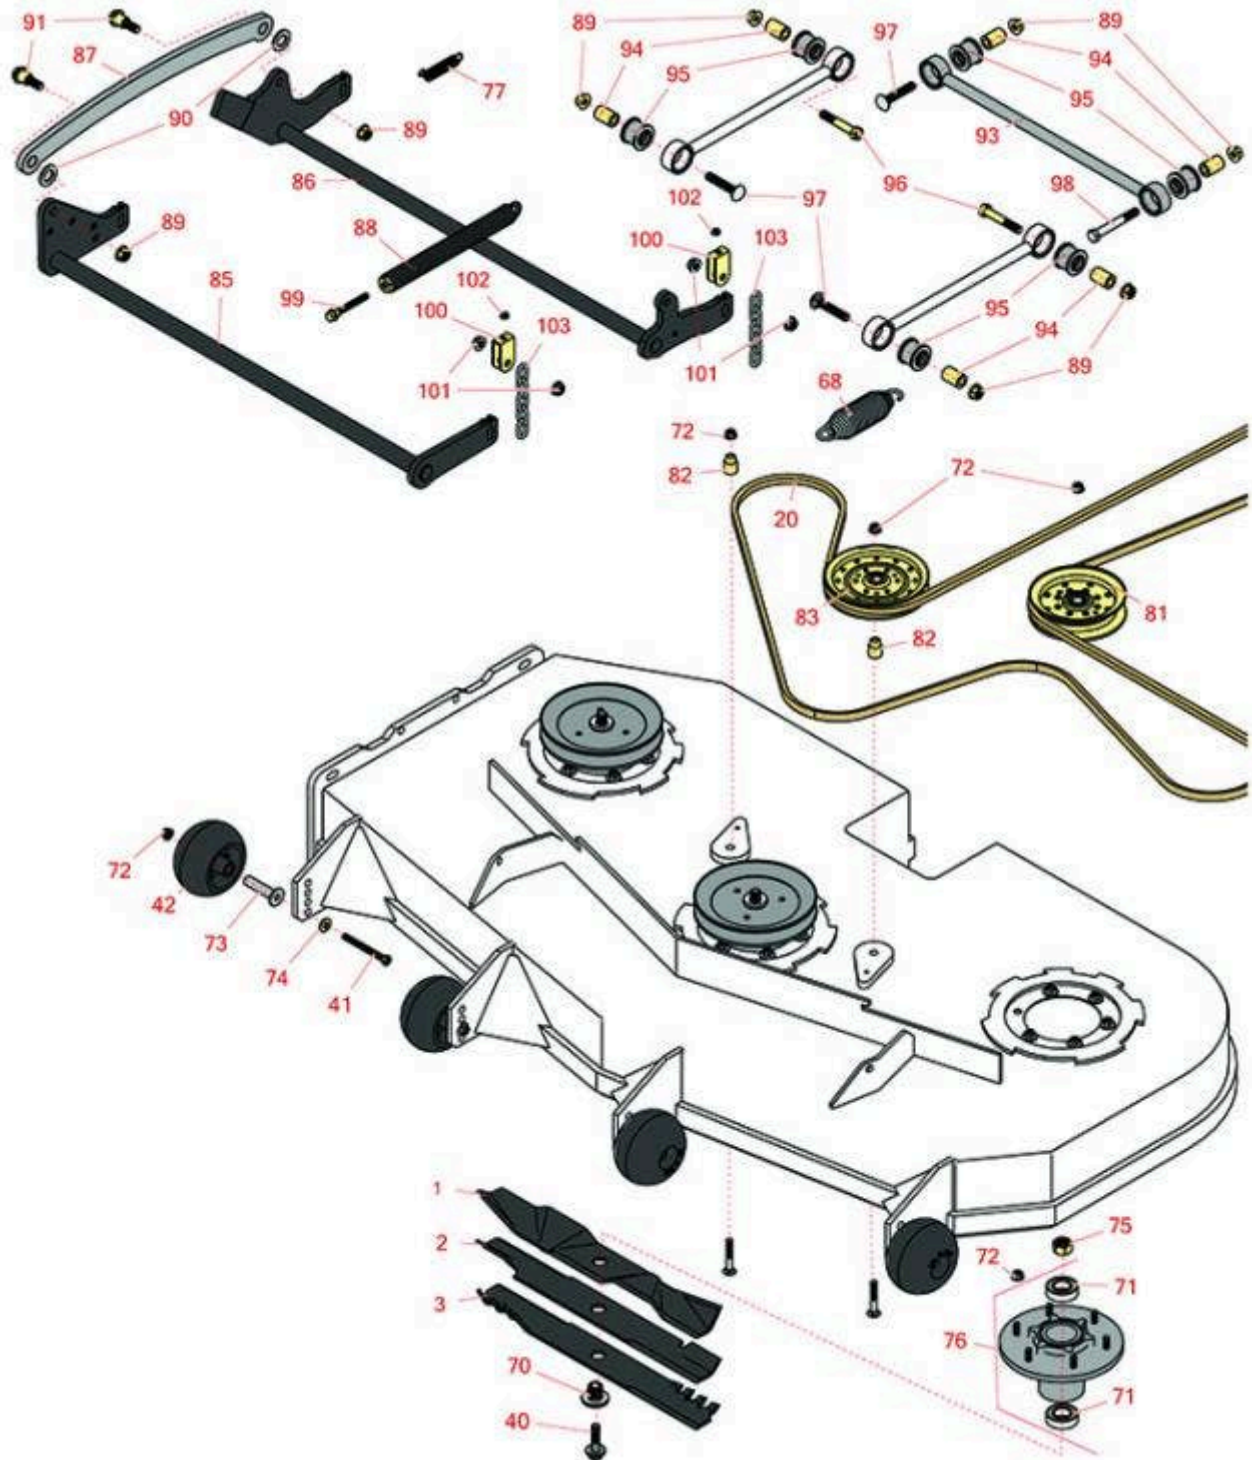

Replaces Exmark Lazer Z S-Series Parts

Zero Turn Mower with 60in Deck - Models LZS749AKC604A1,
LZS801GKA604A1, LZS850EKA604W0
60in Deck

All original equipment manufacturers names and part numbers are used for identification purposes only, and we are in no way implying that our products are original equipment parts. Prices subject to change without notice.

Replaces Exmark Lazer Z S-Series Parts

Zero Turn Mower with 60in Deck - Models LZS749AKC604A1,
LZS801GKA604A1, LZS850EKA604W0
60in Deck

Item No	R&R Part No.	OEM Part No.	Description	Qty Req	Order Quantity
Blades					
1	R103-6393	103-6393	Mower Blade - 20-1/2 Mulching	3	
2	RRB3065-2001	103-6403, 103-6403-S	Mower Blade - High-Lift 20.5 x 2.5in x 15/16 Mt Hole	3	
3	RRB4065-2001	116-5174, 116-5174-S	Mower Blade - Mulcher 20.5 x 2.5in x 15/16 Mt Hole	3	
Belts					
20	R135-5774	135-5774	Belt - 5V	1	
Other parts Available					
40	R109-9220	109-9220	Bolt - Sems 1/2-20	3	
41	R116-9362	116-9362	Bolt - Hex HD 3/8-16 x 3 3/4 GR8 YZ	4	
42	R103-8415	103-8415	Roller - Anti Scalp	4	
68	R116-6317	116-0133, 116-6317	Spring - Extension	1	
70	R103-3037	103-3037	Splined Bushing	3	
71	R116-0720	116-0720	Bearing - Ball - Special Triple Seal	6	
72	R104-8301	104-8301, 109-6658	Locknut - 3/8-16 Nylon Flanged	32	
73	R116-8131	116-8131	Axle - Roller	4	
74	R98-5975	98-5975	Washer - Belleville	4	
75	R116-7306	116-7306	Hex Nut - 3/4-16 with Nyloc	3	
76	R116-3344	116-3344	Spindle Housing Assy	3	
77	R109-7124	109-7124	Spring - Extension	1	