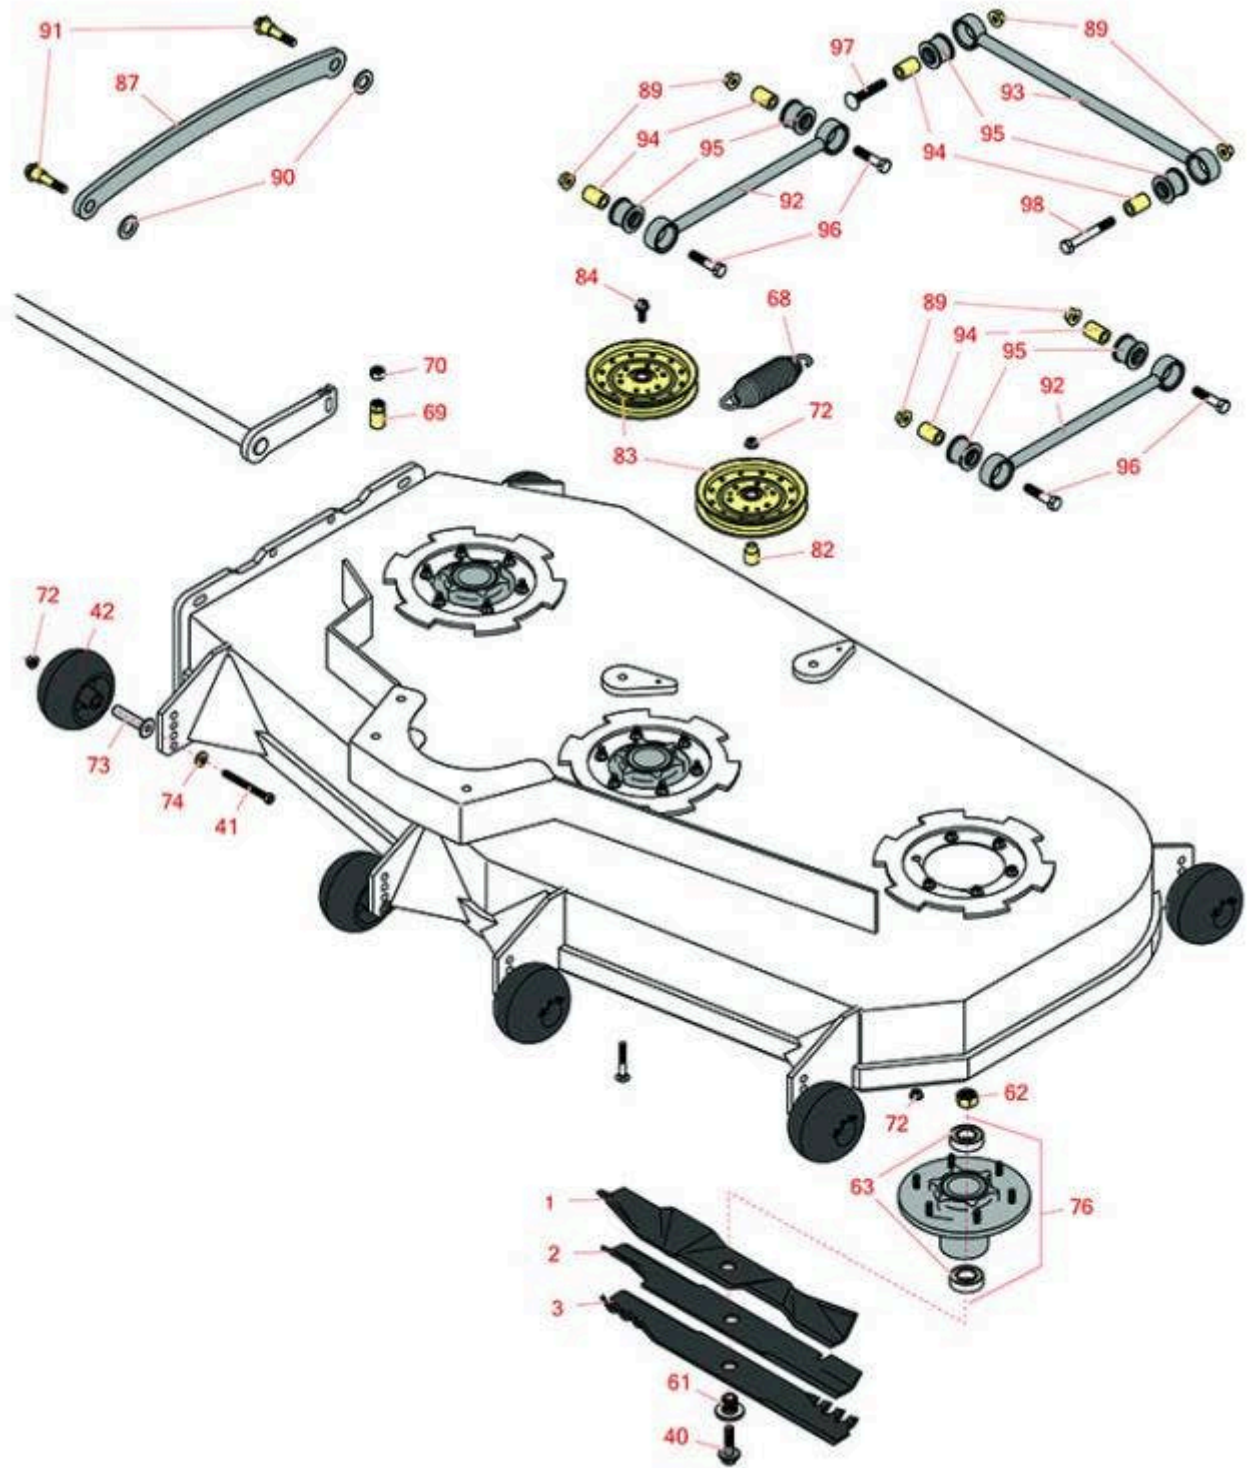

# Replaces Exmark Lazer Z S-Series Parts

Zero Turn Mower with Yanmar Diesel and 60in Deck -  
Models LZS80TDYM604W0 & LZS88CDYM604W0  
60in Deck

All original equipment manufacturers names and part numbers are used for identification purposes only, and we are in no way implying that our products are original equipment parts. Prices subject to change without notice.

# Replaces Exmark Lazer Z S-Series Parts

Zero Turn Mower with Yanmar Diesel and 60in Deck -  
Models LZS80TDYM604W0 & LZS88CDYM604W0  
60in Deck

Item No	R&R Part No.	OEM Part No.	Description	Qty Req	Order Quantity
<b>Blades</b>					
1	<b>R103-6393</b>	103-6393	Mower Blade - 20-1/2 Mulching	3	
2	<b>RRB3065-2001</b>	103-6403, 103-6403-S	Mower Blade - High-Lift 20.5 x 2.5in x 15/16 Mt Hole	3	
3	<b>RRB4065-2001</b>	116-5174, 116-5174-S	Mower Blade - Mulcher 20.5 x 2.5in x 15/16 Mt Hole	3	
<b>Other parts Available</b>					
40	<b>R109-9220</b>	109-9220	Bolt - Sems 1/2-20	3	
41	<b>R116-9362</b>	116-9362	Bolt - Hex HD 3/8-16 x 3 3/4 GR8 YZ	6	
42	<b>R103-8415</b>	103-8415	Roller - Anti Scalp	6	
61	<b>R103-3037</b>	103-3037	Splined Bushing	3	
62	<b>R116-7306</b>	116-7306	Hex Nut - 3/4-16 with Nyloc	3	
63	<b>R116-0720</b>	116-0720	Bearing - Ball - Special Triple Seal	6	
68	<b>R116-6317</b>	116-0133, 116-6317	Spring - Extension	1	
69	<b>R109-7840</b>	109-7840	Adjuster - Lift - Deck	4	
70	<b>R443818</b>	3218-5	Nut - 1/2-13 Hex Jam Zinc	4	
72	<b>R104-8301</b>	104-8301, 109-6658	Locknut - 3/8-16 Nylon Flanged	33	
73	<b>R116-8131</b>	116-8131	Axle - Roller	6	
74	<b>R98-5975</b>	98-5975	Washer - Belleville	4	
76	<b>R116-3344</b>	116-3344	Spindle Housing Assy	3	
82	<b>R1-633456</b>	1-633456	Bushing - Idler	2	