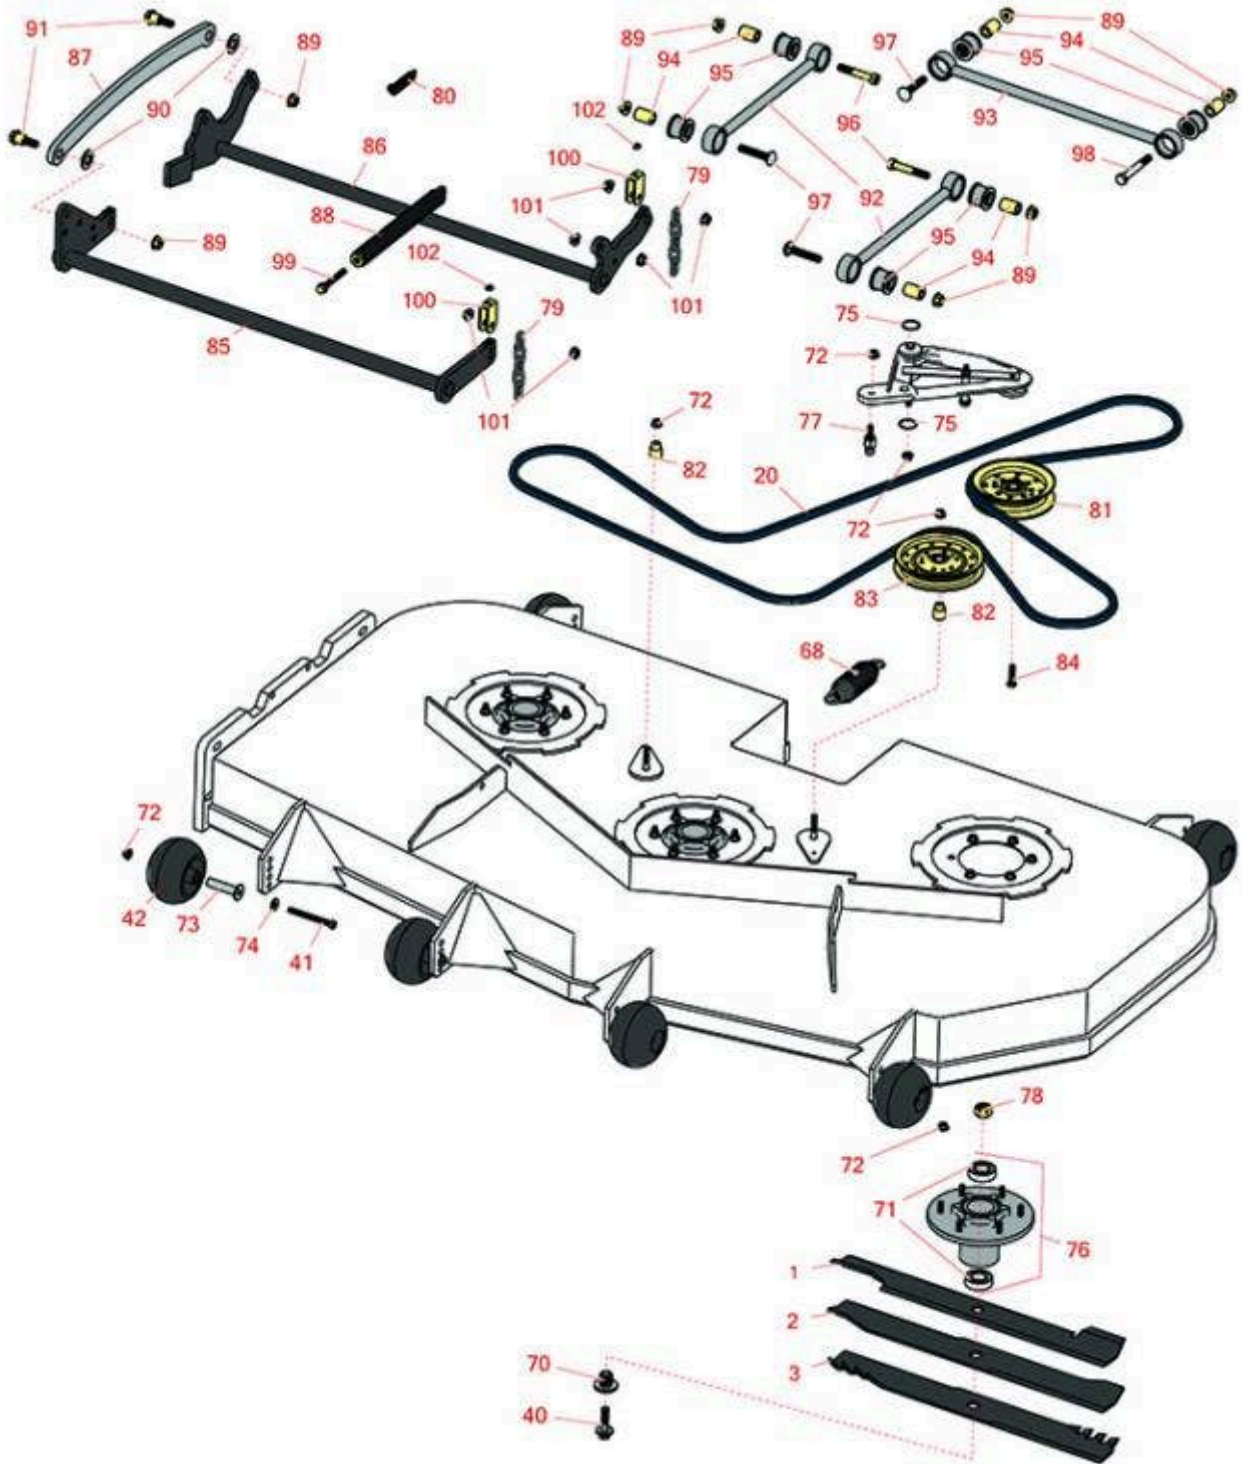

Replaces Exmark Lazer Z S-Series Parts

Zero Turn Mower with 72in Deck - Models LZS749AKC72400,
LZS749AKC724A1, LZS801GKA724A1, LZS850EKA724W0
72in Deck

All original equipment manufacturers names and part numbers are used for identification purposes only, and we are in no way implying that our products are original equipment parts. Prices subject to change without notice.

Replaces Exmark Lazer Z S-Series Parts

Zero Turn Mower with 72in Deck - Models LZS749AKC72400,
LZS749AKC724A1, LZS801GKA724A1, LZS850EKA724W0
72in Deck

Item No	R&R Part No.	OEM Part No.	Description	Qty Req	Order Quantity
Blades					
1	R103-6404	103-6404	Mower Blade - 24-3/8 Notched	3	
2	R103-6384	103-6384	Mower Blade - 24-1/2 in Solid	3	
3	RRB4110-2401	116-5171, 116-5171-S	Mower Blade - Mulcher 24.5 x 3in x 15/16 Mt Hole	3	
Belts					
20	R135-5777	135-5777	Belt - V	1	
Other parts Available					
40	R109-9220	109-9220	Bolt - Sems 1/2-20	3	
41	R116-9362	116-9362	Bolt - Hex HD 3/8-16 x 3 3/4 GR8 YZ	6	
42	R103-8415	103-8415	Roller - Anti Scalp	6	
68	R116-6317	116-0133, 116-6317	Spring - Extension	1	
70	R103-3037	103-3037	Splined Bushing	3	
71	R116-0720	116-0720	Bearing - Ball - Special Triple Seal	6	
72	R104-8301	104-8301, 109-6658	Locknut - 3/8-16 Nylon Flanged	33	
73	R116-8131	116-8131	Axle - Roller	6	
74	R98-5975	98-5975	Washer - Belleville	6	
75	R106-7159	106-7159	O-Ring	2	
76	R116-3344	116-3344	Spindle Housing Assy	3	
77	R126-0423	126-0423	Pin - Spring - Anchor	1	
78	R116-7306	116-7306	Hex Nut - 3/4-16 with Nyloc	3	