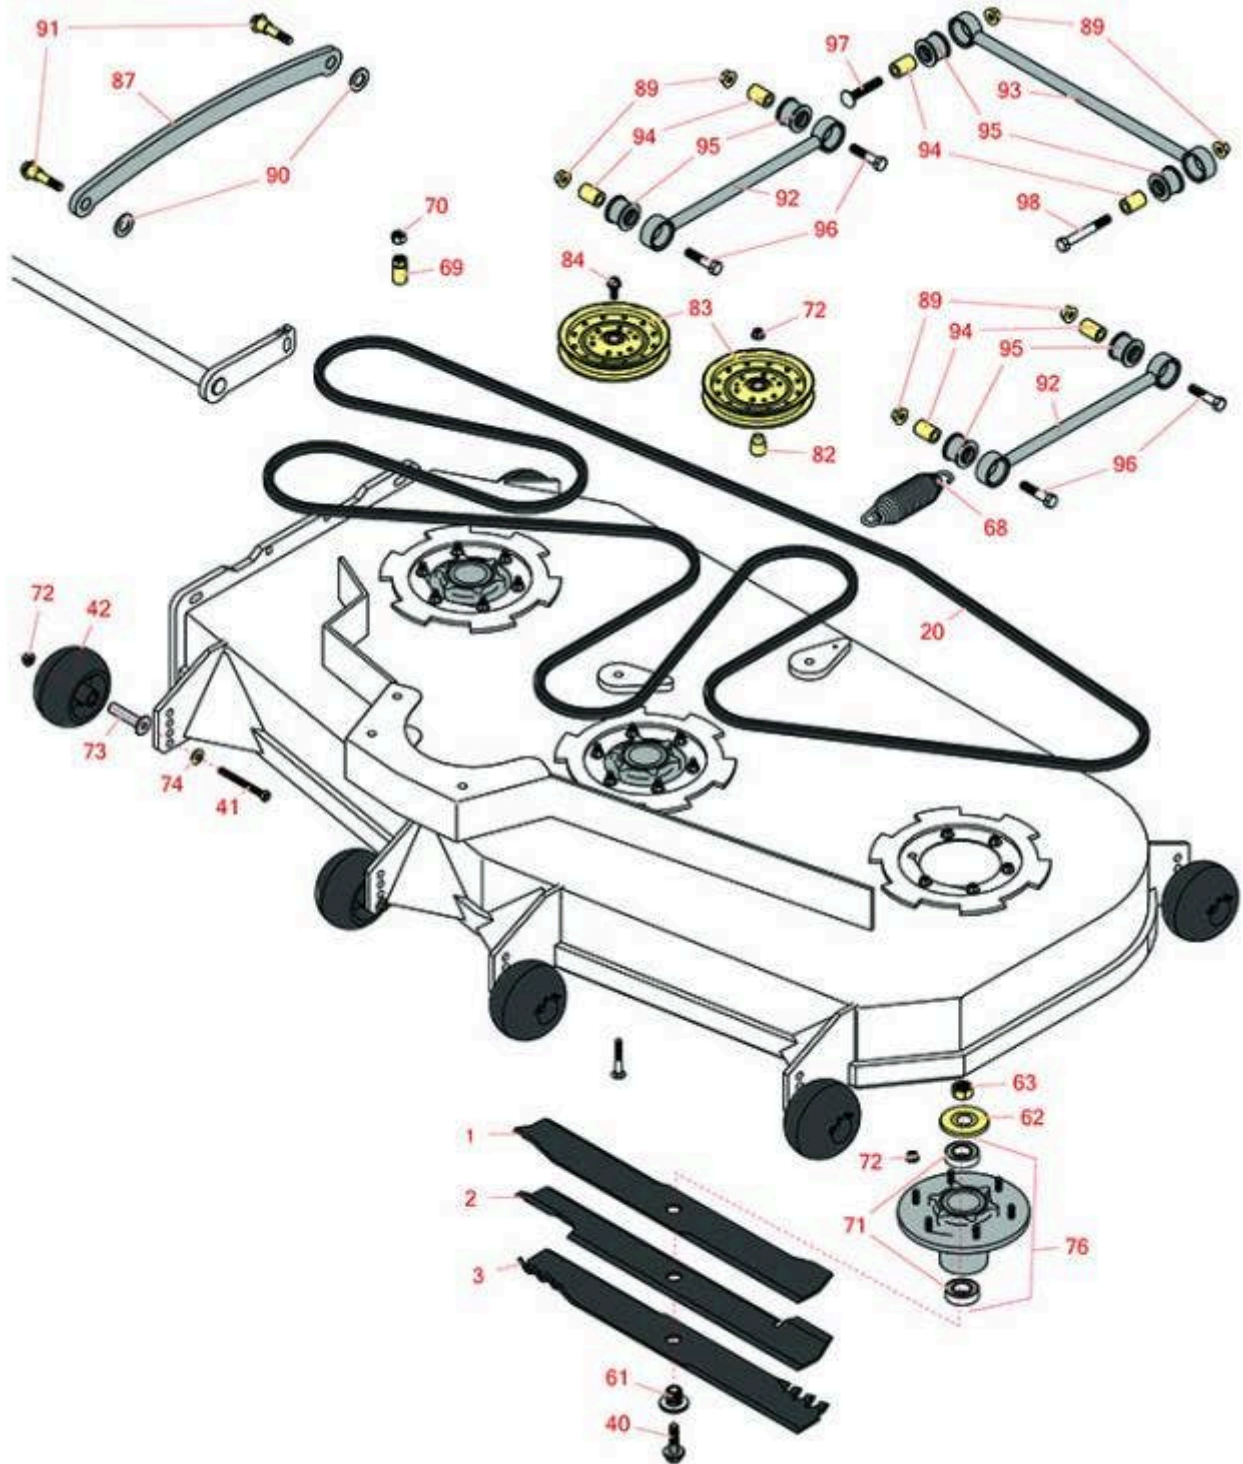

Replaces Exmark Lazer Z S-Series Parts

Zero Turn Mower with Yanmar Diesel & 72in Deck - Models
LZS80TDYM724W0, LZS80TDYM72RW0, LZS88CDYM724W0
72in Deck

All original equipment manufacturers names and part numbers are used for identification purposes only, and we are in no way implying that our products are original equipment parts. Prices subject to change without notice.

Replaces Exmark Lazer Z S-Series Parts

Zero Turn Mower with Yanmar Diesel & 72in Deck - Models
LZS80TDYM724W0, LZS80TDYM72RW0, LZS88CDYM724W0
72in Deck

Item No	R&R Part No.	OEM Part No.	Description	Qty Req	Order Quantity
Blades					
1	R103-6384	103-6384	Mower Blade - 24-1/2 in Solid	3	
2	R103-6404	103-6404	Mower Blade - 24-3/8 Notched	3	
3	RRB4110-2401	116-5171, 116-5171-S	Mower Blade - Mulcher 24.5 x 3in x 15/16 Mt Hole	3	
Belts					
20	R126-7628	126-7628	Belt- Bb	1	
<i>Tech Note: Use only for Model LZS80TDYM72RW0:</i>					
Other parts Available					
40	R109-9220	109-9220	Bolt - Sems 1/2-20	3	
41	R116-9362	116-9362	Bolt - Hex HD 3/8-16 x 3 3/4 GR8 YZ	6	
42	R103-8415	103-8415	Roller - Anti Scalp	6	
61	R103-3037	103-3037	Splined Bushing	3	
62	R103-1330	103-1330	Guard - Bearing - Top	3	
63	R116-7306	116-7306	Hex Nut - 3/4-16 with Nyloc	3	
68	R116-6317	116-0133, 116-6317	Spring - Extension	1	
69	R109-7840	109-7840	Adjuster - Lift - Deck	4	
70	R443818	3218-5	Nut - 1/2-13 Hex Jam Zinc	4	
71	R116-0720	116-0720	Bearing - Ball - Special Triple Seal	6	
72	R104-8301	104-8301, 109-6658	Locknut - 3/8-16 Nylon Flanged	31	
73	R116-8131	116-8131	Axle - Roller	4	