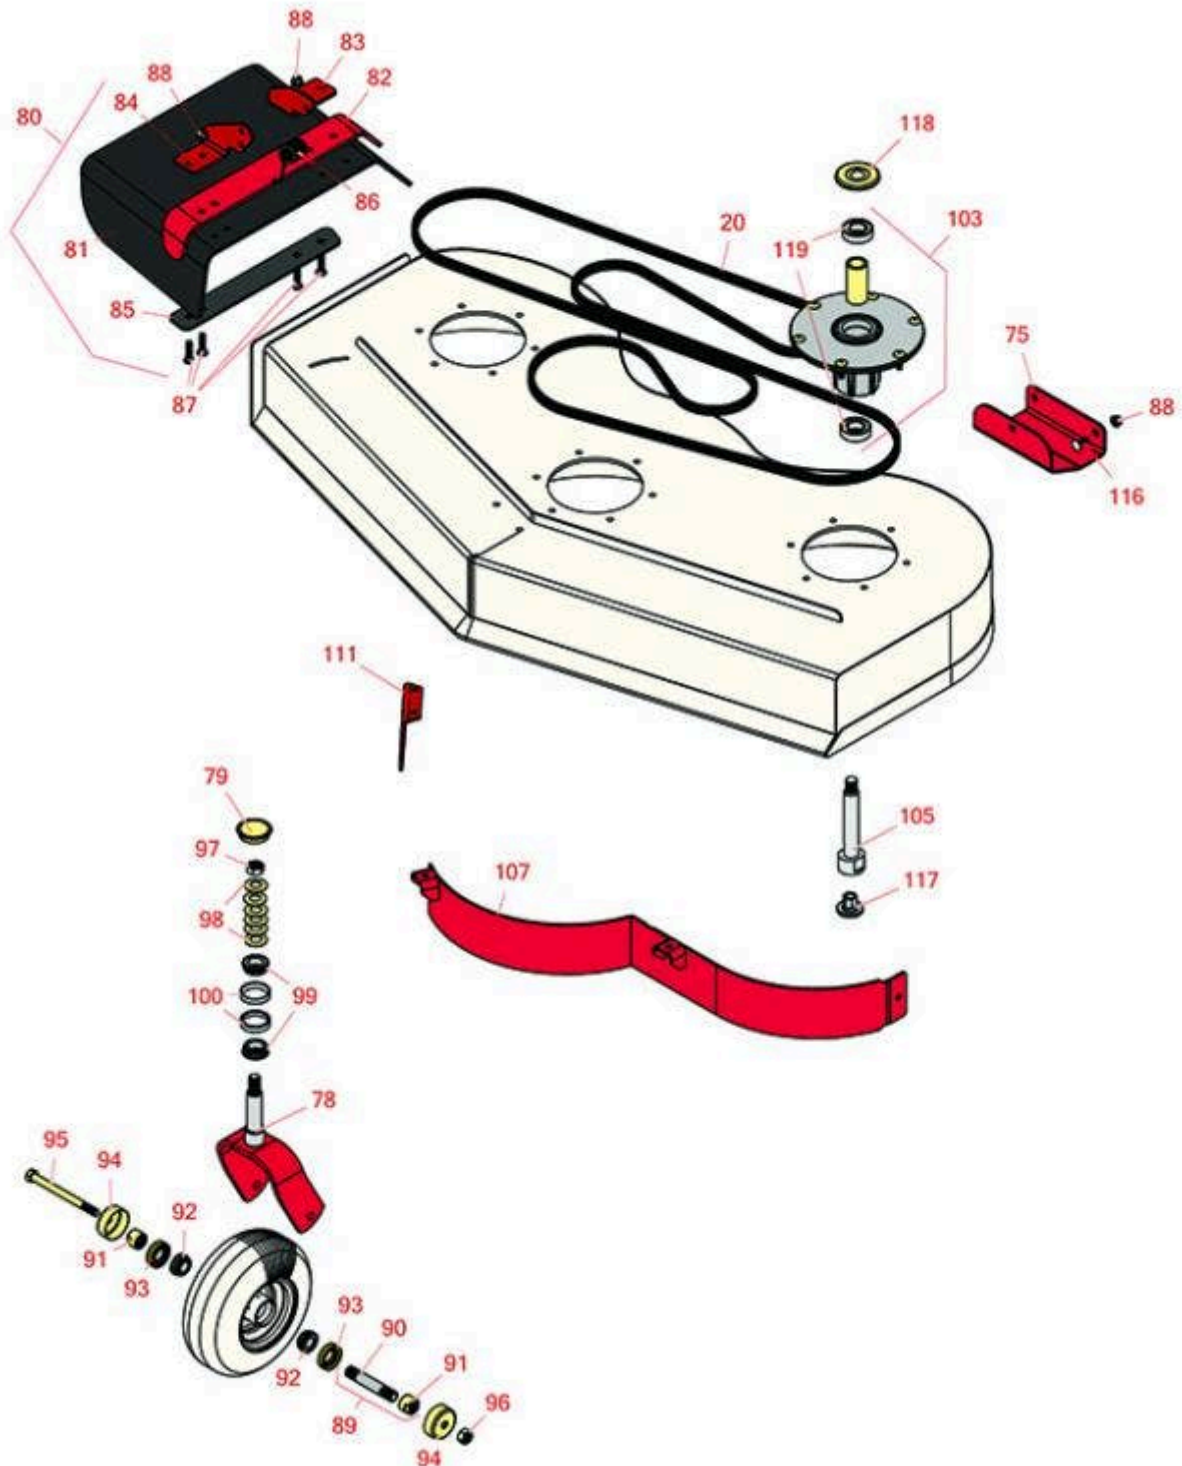

Replaces Toro GrandStand Mower Parts

Mower with 52in Deck - Models 72519

52in Deck Parts

All original equipment manufacturers names and part numbers are used for identification purposes only, and we are in no way implying that our products are original equipment parts. Prices subject to change without notice.

Replaces Toro GrandStand Mower Parts

Mower with 52in Deck - Models 72519

52in Deck Parts

Item No	R&R Part No.	OEM Part No.	Description	Qty Req	Order Quantity
Belts					
20	R131-1122	131-1122	Belt - V	1	
Other Parts Available					
75	R114-1908-01	114-1908-01	Skid	1	
78	R121-7988-01	121-7988-01	Fork - Caster	2	
79	R103-4882	103-4882	Grease Cap - Castor	2	
80	R120-2451	120-2451, 121-5960	Deflector Assy	1	
81	R151416	108-5029, 110-0759, 151416	Deflector - Long	1	
82	R106-3246-01	106-3246-01	Deflector	1	
83	R108-4059-01	108-4059-01	Plate-Hinge, Rear	1	
84	R106-3253-01	106-3253-01	Plate-Hinge, Front	1	
85	R106-3248-03	106-3248-03	Strap - Discharge	1	
86	R108-4052	108-4052	Spring - Torsion	1	
87	R3231-4	01-157-0440, 01-173-0612, 3231-4	Bolt - Carriage 3/8-16 x 1-1/2	4	
88	R104-8301	104-8301, 104-9301, 109-6658, 133-7570	Locknut - 3/8-16 Nylon Flanged	4	
89	R126-5359	126-5359	Caster Axle Assy w/Bushing	2	
90	R103-3157	103-3157	Axle - Caster Wheel	2	
91	R103-3051	103-3051	Spacer - Nut - Hardened	4	