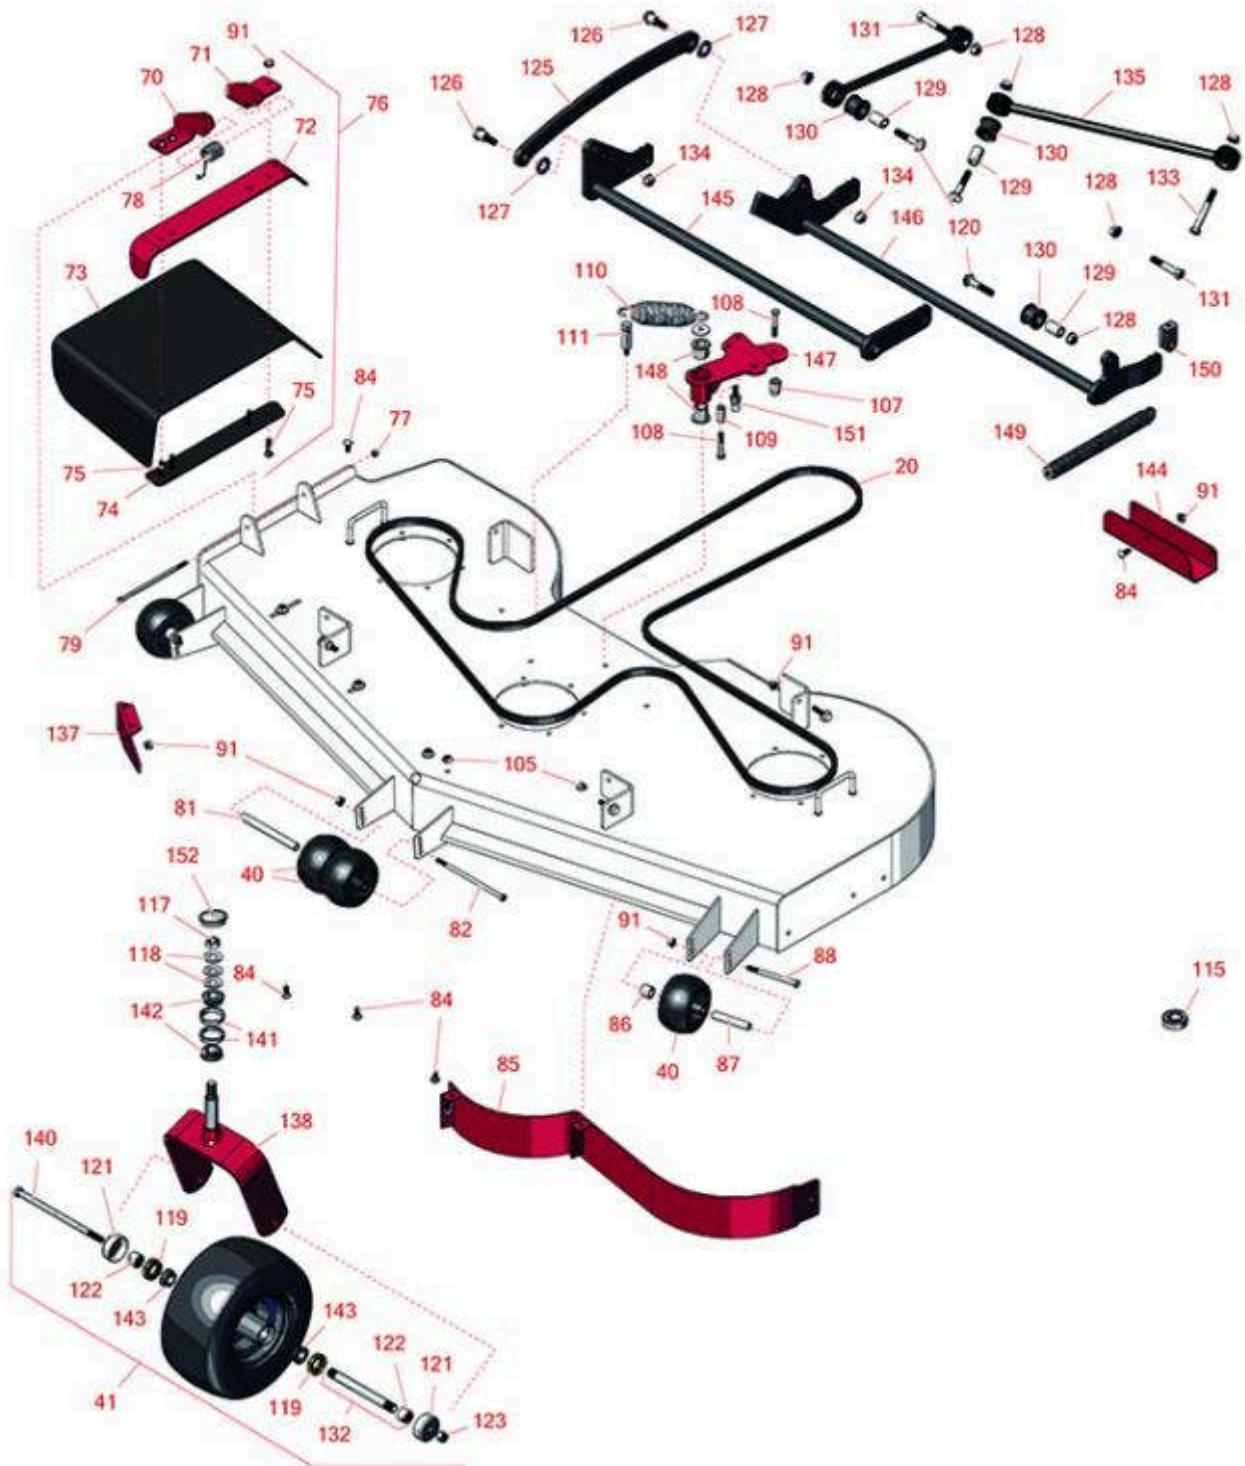

Replaces Toro Z Master Professional 5000 Parts

Zero Turn Mower with 60in deck - Model 72951
60in Rotary Deck

All original equipment manufacturers names and part numbers are used for identification purposes only, and we are in no way implying that our products are original equipment parts. Prices subject to change without notice.

Replaces Toro Z Master Professional 5000 Parts

Zero Turn Mower with 60in deck - Model 72951
60in Rotary Deck

Item No	R&R Part No.	OEM Part No.	Description	Qty Req	Order Quantity
Belts					
20	R132-5982	132-5982	Belt - V - Deck	1	
Wheels					
40	R68-2730	1-603299, 68-2730	Wheel - Anti Scalp	4	
41	R127-9528	127-9528	Tire & Wheel - 13x6:50-6 Smooth Semi Pneumatic	2	
Other Parts Available					
70	R106-3253-01	106-3253-01	Plate-Hinge, Front	1	
71	R108-4059-01	108-4059-01	Plate-Hinge, Rear	1	
72	R106-3246-01	106-3246-01	Deflector	1	
73	R151416	108-5029, 110-0759, 151416	Deflector - Long	1	
74	R106-3248-03	106-3248-03	Strap - Discharge	1	
75	R3231-4	01-157-0440, 01-173-0612, 3231-4	Bolt - Carriage 3/8-16 x 1-1/2	4	
76	R108-2792	108-2792	Rubber Deflector Assy	1	
77	R3296-47	3296-47	Locknut - 5/16-18 Jam Nyloc	1	
78	R108-4052	108-4052	Spring - Torsion	1	
79	R322-50	322-50	Bolt - Hx HD 5/16-18 x 7 1/2	1	
81	R98-5967	98-5967	Spacer-Wheel	1	
82	R108-5388	108-5388	Bolt - Hx HD 3/8-16 x 7 1/2	1	
84	R3231-27	3231-27	Bolt - Carriage 3/8-16 x 7/8	8	