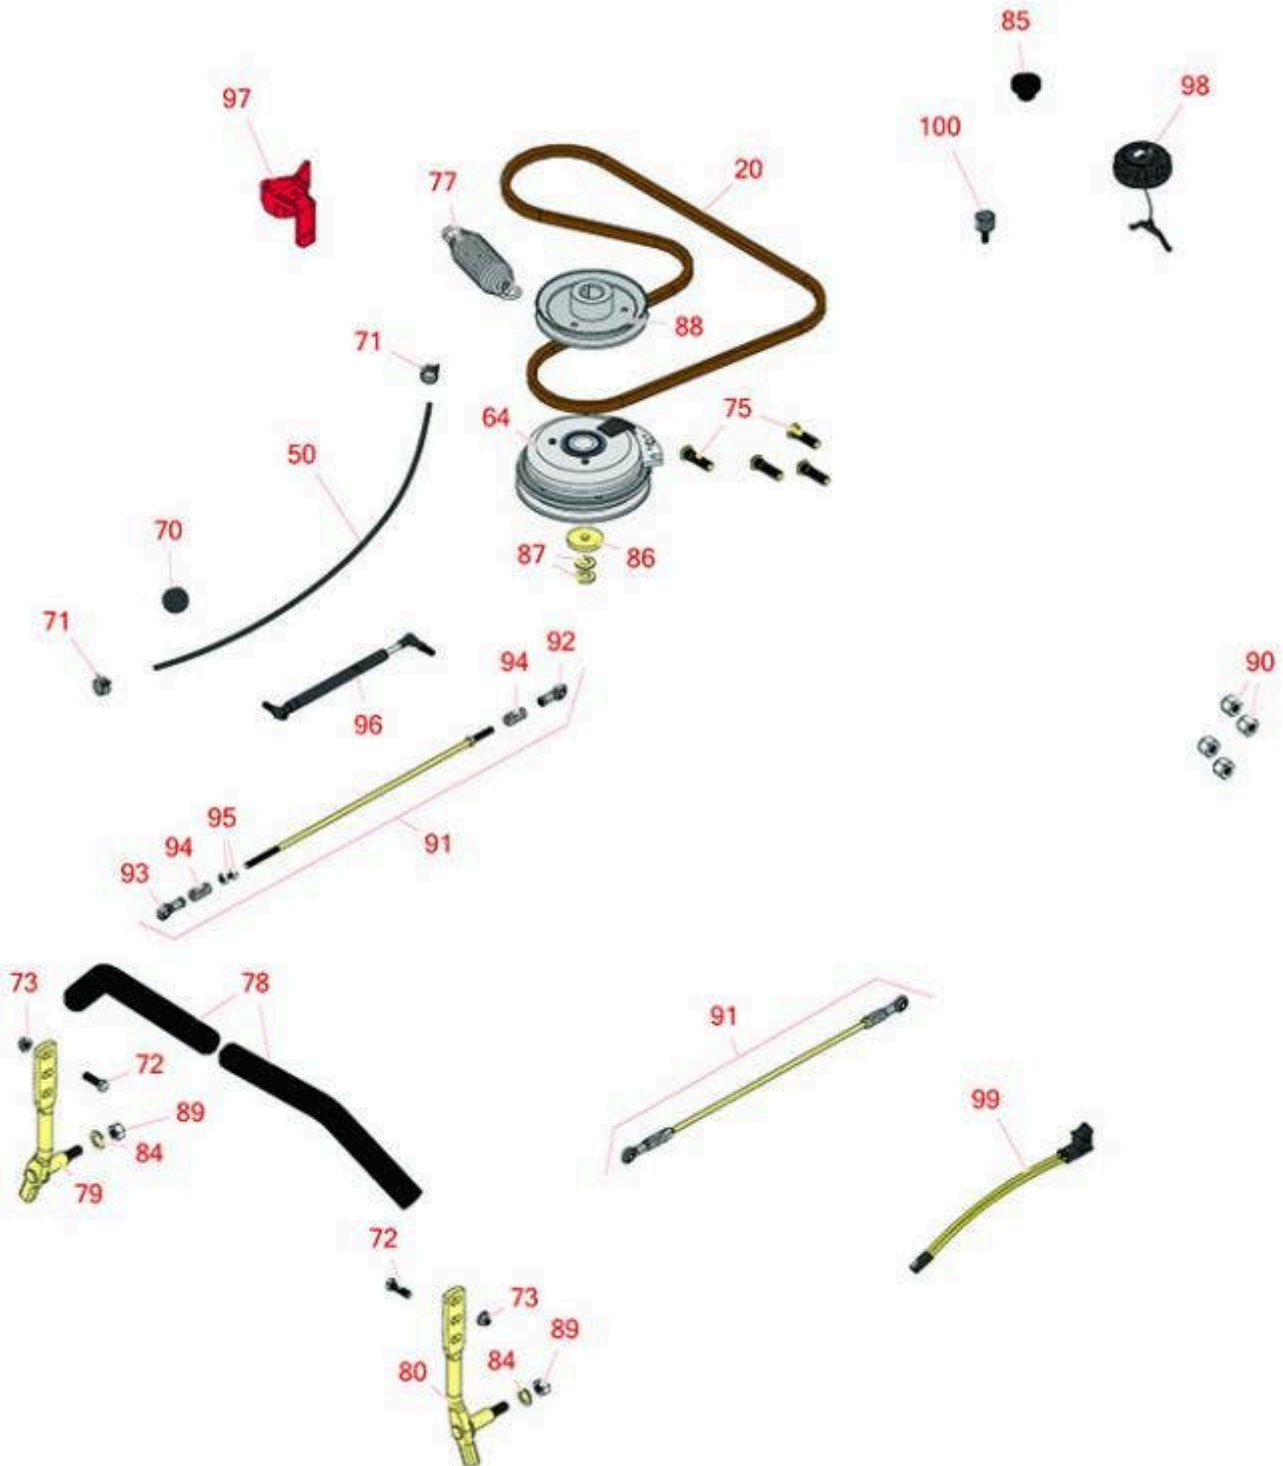

Replaces Toro Z Master Professional 5000 Parts

Zero Turn Mower with 72in deck - Model 72912
Traction Unit

All original equipment manufacturers names and part numbers are used for identification purposes only, and we are in no way implying that our products are original equipment parts. Prices subject to change without notice.

Replaces Toro Z Master Professional 5000 Parts

Zero Turn Mower with 72in deck - Model 72912
Traction Unit

Item No	R&R Part No.	OEM Part No.	Description	Qty Req	Order Quantity
Belts					
20	R109-3388	109-3388, 126-9835	Belt - V Hydro	1	
Hoses					
50	R109-0302	109-0302	Hose - Fuel	3	
Gauges and Controls					
64	R116-1620	116-1604, 116-1620	Clutch - Warner Pto Clutch	1	
Other Parts Available					
70	R233-42	1-603175, 120-9752, 233-42, 233-47	Knob	1	
71	R2412-98	2412-98	Clamp - Spring - Hose 1/4	2	
72	R400264	01-150-0180, 01-178-0610, 20-48-AD, 20-48-AGD, 32-9160, 3224-3, 323-29, 323-7, 400264, 908035P	Bolt - Hex HD 3/8-16 x 1-1/4	4	
73	R104-8301	104-8301, 104-9301, 109-6658, 133-7570	Locknut - 3/8-16 Nylon Flanged	8	
75	R116-1696	116-1696	Stud - Wheel	8	
77	R116-6317	116-0133, 116-6317	Spring - Extension	1	
78	R109-5668	109-5668	Grip - Control Lever - Foam	2	