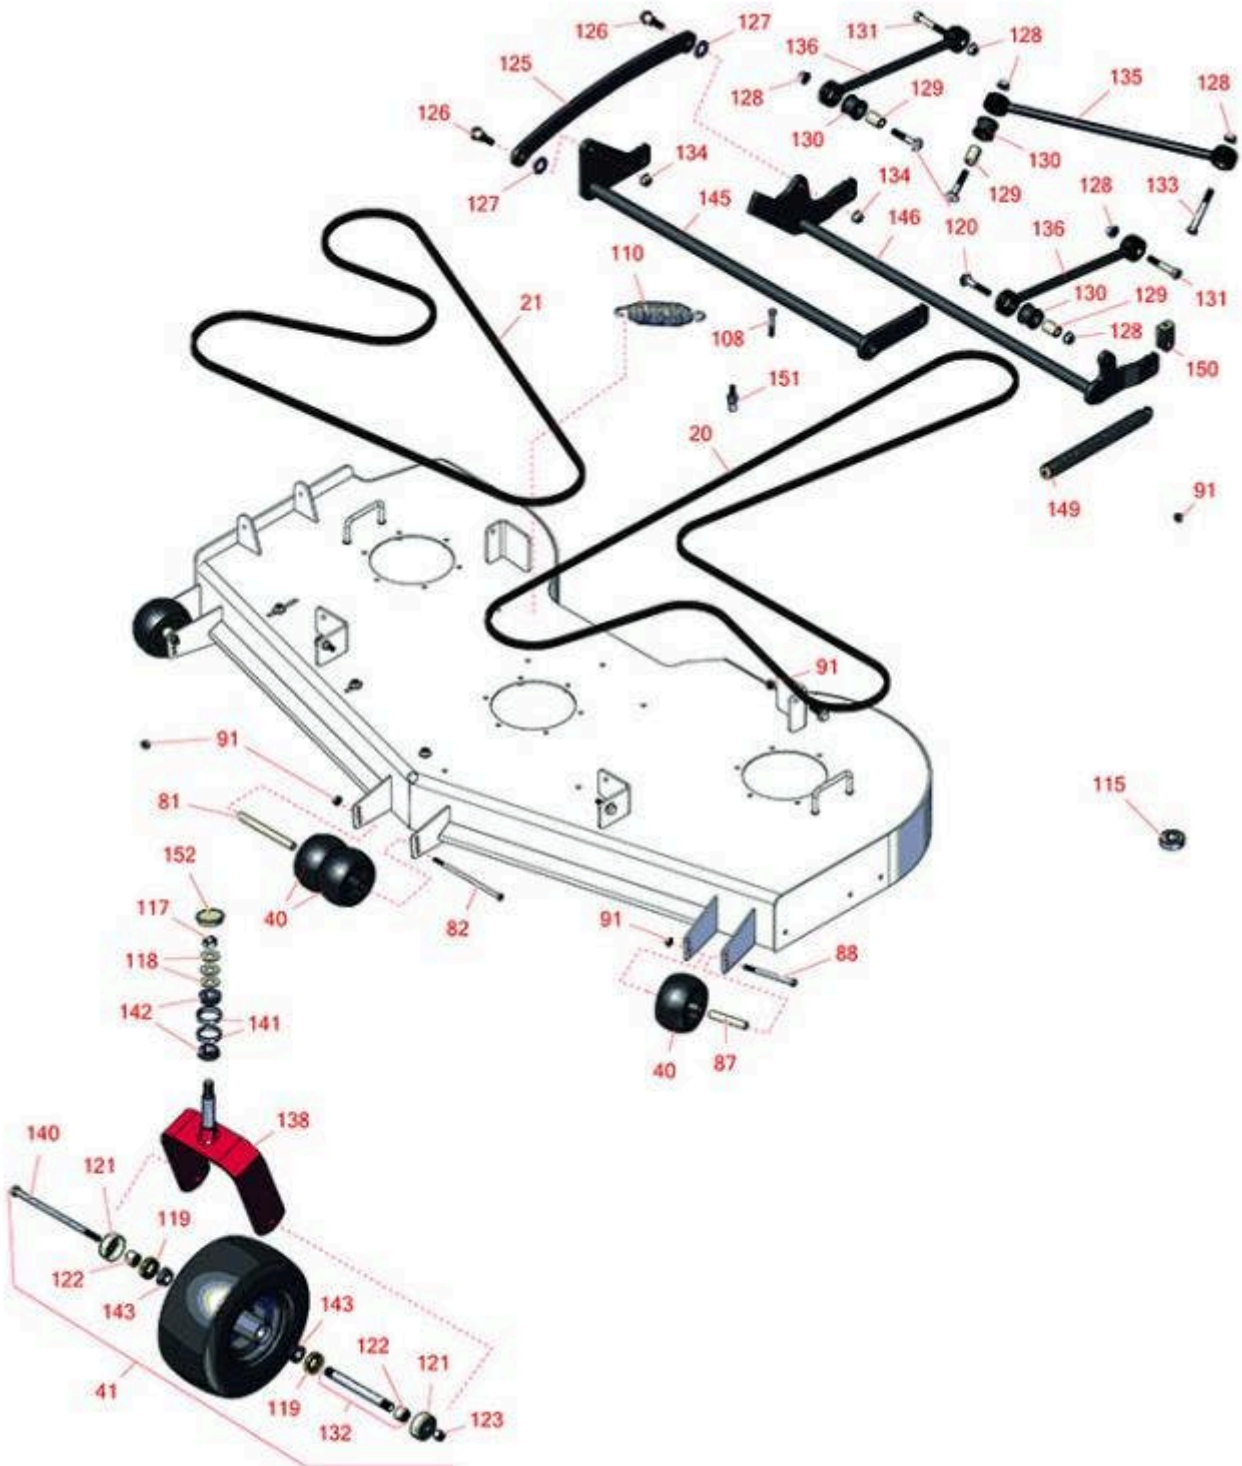

Replaces Toro Z Master Professional 5000 Parts

Zero Turn Mower with 60in deck - Model 72921
60in Rotary Deck

All original equipment manufacturers names and part numbers are used for identification purposes only, and we are in no way implying that our products are original equipment parts. Prices subject to change without notice.

Replaces Toro Z Master Professional 5000 Parts

Zero Turn Mower with 60in deck - Model 72921
60in Rotary Deck

Item No	R&R Part No.	OEM Part No.	Description	Qty Req	Order Quantity
Belts					
20	R125-9371	125-9371	Belt - V - Deck	1	
21	R116-8187	116-8187	Belt - V - Deck	1	
Wheels					
40	R68-2730	1-603299, 68-2730	Wheel - Anti Scalp	4	
41	R127-9528	127-9528	Tire & Wheel - 13x6:50-6 Smooth Semi Pneumatic	2	
Other Parts Available					
81	R98-5967	98-5967	Spacer-Wheel	1	
82	R108-5388	108-5388	Bolt - Hx HD 3/8-16 x 7 1/2	1	
87	R98-7912	98-7912	Bushing - Spanner Wheel	2	
88	R323-23	01-150-0810, 01-178-0636, 20-60-AGD, 323-23	Bolt - Hex HD 3/8-16 x 4-1/2	2	
91	R104-8301	104-8301, 104-9301, 109-6658, 133-7570	Locknut - 3/8-16 Nylon Flanged	43	
108	R323-11	01-150-1440, 01-178-0618, 20-52-AD, 3224-7, 323-11	Bolt - 3/8-16 x 2 1/4 GR5	2	
110	R116-6317	116-0133, 116-6317	Spring - Extension	1	
115	R116-0720	116-0720	Bearing - Ball - Special Triple Seal	6	
117	R3296-51	3296-51, 3296-81	Nut - Nylon Lock 3/4-10 Gr 8	2	