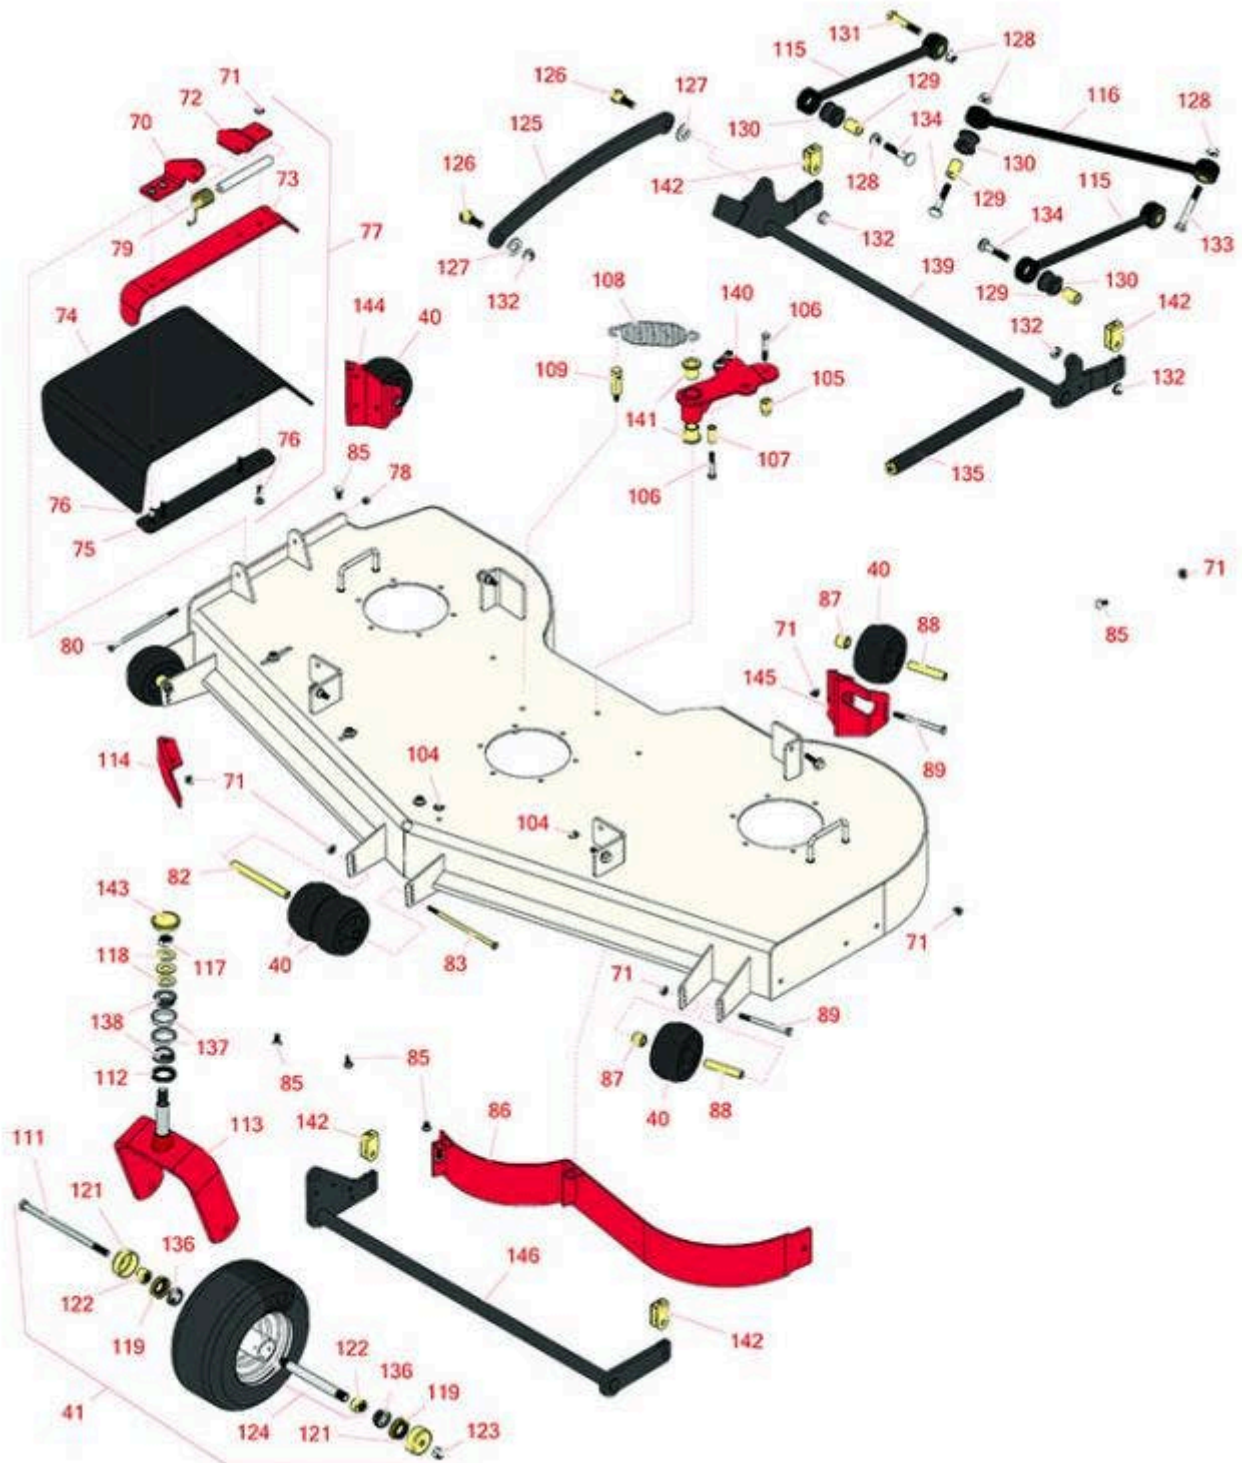

# Replaces Toro Z Master Professional 5000 Parts

Zero Turn Mower with 72in deck - Model 72918  
72in Rotary Deck

All original equipment manufacturers names and part numbers are used for identification purposes only, and we are in no way implying that our products are original equipment parts. Prices subject to change without notice.

# Replaces Toro Z Master Professional 5000 Parts

Zero Turn Mower with 72in deck - Model 72918  
72in Rotary Deck

Item No	R&R Part No.	OEM Part No.	Description	Qty Req	Order Quantity
<b>Wheels</b>					
40	<b>R68-2730</b>	1-603299, 68-2730	Wheel - Anti Scalp	6	
41	<b>R127-9528</b>	127-9528	Tire & Wheel - 13x6:50-6 Smooth Semi Pneumatic	2	
<b>Other Parts Available</b>					
70	<b>R106-3253-01</b>	106-3253-01	Plate-Hinge, Front	1	
71	<b>R104-8301</b>	104-8301, 104-9301, 109-6658, 133-7570	Locknut - 3/8-16 Nylon Flanged	42	
72	<b>R108-4059-01</b>	108-4059-01	Plate-Hinge, Rear	1	
73	<b>R106-3246-01</b>	106-3246-01	Deflector	1	
74	<b>R151416</b>	108-5029, 110-0759, 151416	Deflector - Long	1	
75	<b>R106-3248-03</b>	106-3248-03	Strap - Discharge	1	
76	<b>R3231-4</b>	01-157-0440, 01-173-0612, 3231-4	Bolt - Carriage 3/8-16 x 1-1/2	4	
77	<b>R108-2792</b>	108-2792	Rubber Deflector Assy	1	
78	<b>R3296-47</b>	3296-47	Locknut - 5/16-18 Jam Nyloc	1	
79	<b>R108-4052</b>	108-4052	Spring - Torsion	1	
80	<b>R322-50</b>	322-50	Bolt - Hx HD 5/16-18 x 7 1/2	1	
82	<b>R98-5967</b>	98-5967	Spacer-Wheel	1	
83	<b>R108-5388</b>	108-5388	Bolt - Hx HD 3/8-16 x 7 1/2	1	
85	<b>R3231-27</b>	3231-27	Bolt - Carriage 3/8-16 x 7/8	9	