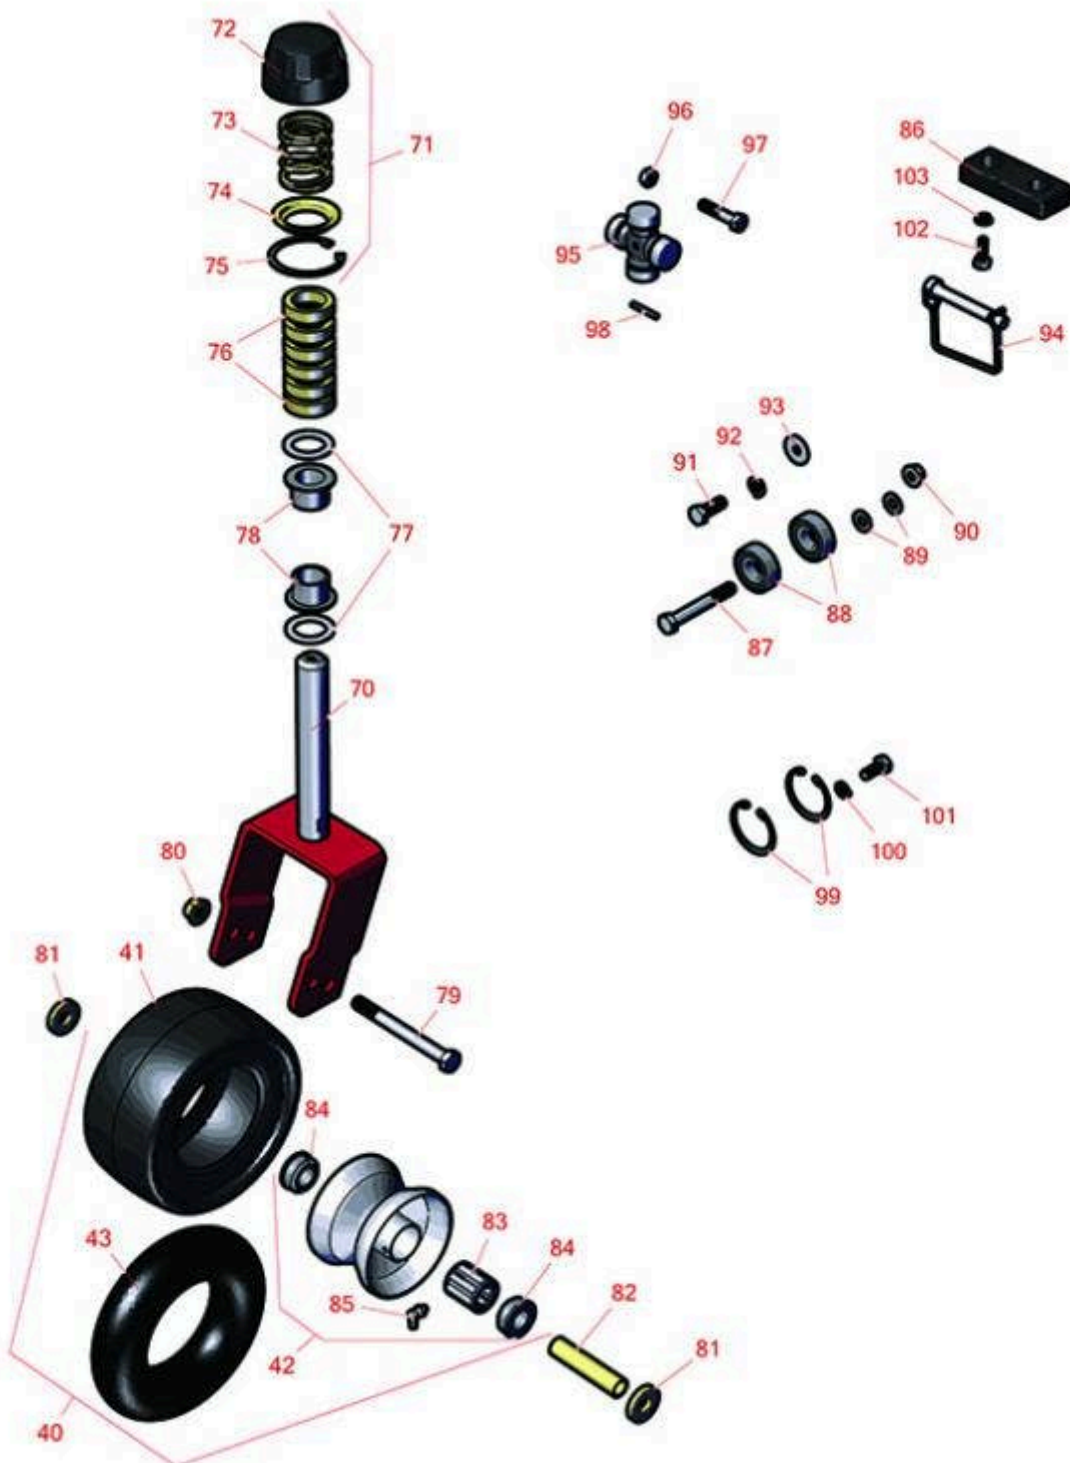

# Replaces Toro Groundsmaster 322-D Parts

Rotary Decks & Attachments  
Debris Blower - Model 30855

All original equipment manufacturers names and part numbers are used for identification purposes only, and we are in no way implying that our products are original equipment parts. Prices subject to change without notice.

# Replaces Toro Groundsmaster 322-D Parts

Rotary Decks & Attachments  
Debris Blower - Model 30855

Item No	R&R Part No.	OEM Part No.	Description	Qty Req	Order Quantity
<b>Wheels</b>					
40	<b>R99-1268</b>	99-1268	Castor Wheel Assy 8x3.5-4 Smooth	2	
<i>Detail Description: Includes: R62-5580 Bearing &amp; R62-5570 Bearing:</i>					
41	<b>R93-9939</b>	93-9939, 98-2877	Tire - 8x3.50-4 (4 Ply) Sm Pneu	2	
42	<b>R100-2348</b>	100-2348	Rim Assy with Bearings	2	
<i>Detail Description: Includes 2ea R62-5580 Bearings &amp; 1 ea R62-5570 Bearing.:</i>					
43	<b>R100-5832</b>	100-5832	Tube - Castor Wheel 2.80/2.50-4	2	
<b>Other Parts Available</b>					
70	<b>R98-7068-01</b>	92-5575, 98-7068, 98-7068-01	Caster Fork	2	
71	<b>R92-8862</b>	92-8862	Cap Assy - HOC	2	
72	<b>R92-8861</b>	92-5582, 92-8861	Cap - HOC	2	
73	<b>R92-5584</b>	92-5584	Spring - Compression	2	
74	<b>R92-5583</b>	92-5583	Washer- Cap	2	
75	<b>R92-5581</b>	92-5581	Ring - Retaining	2	
76	<b>R63-0070</b>	26-1580, 63-0070	Spacer - 1/2 HOC	12	
77	<b>R3-6781</b>	3-6781	Washer - Thrust - Castor Wheel	4	
78	<b>R94-1291</b>	94-1291	Bushing - Flanged	4	
79	<b>R325-19</b>	01-150-1450, 01-158-1260, 01-178-0840, 20-99-AGD, 325-19	Bolt - Hex HD 1/2-13 x 5	2	