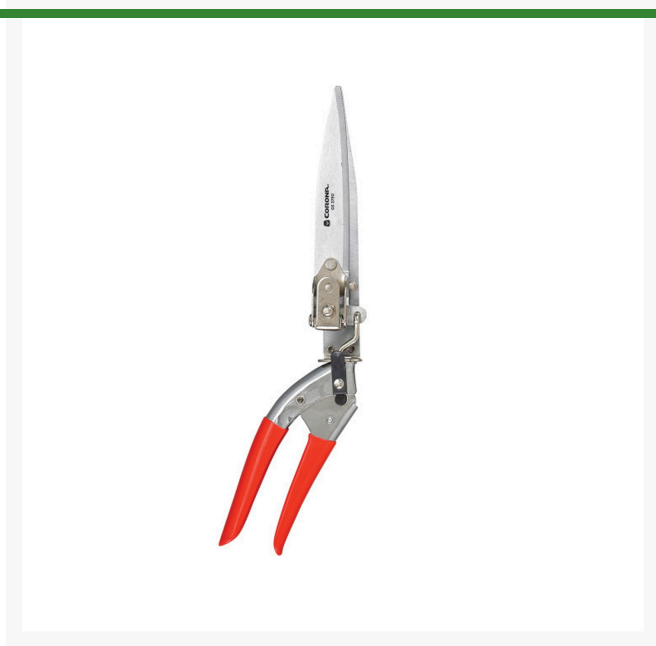

Corona Swivel Grass Shear - 5-1/4in

RCGS3750

Details

The versatile 3-position blade provides vertical for edging, horizontal for trimming and angled for hard-to-reach areas. Designed with precision-ground, high-carbon steel blades and durable chrome plating. Easy to set thumb lock. 5-1/4in blade length.

- Versatile 3-position Blade - Vertical for Edging, Horizontal for Trimming and Angled for Hard to Reach Areas
- Durable Chrome Plating
- Precision-ground, High-carbon Steel Blades
- Easy to Set Thumb Lock
- 5-1/4in Blade Length

Specifications

| | |
|----------------|---------------|
| Manufacturer | Corona |
| Blade Material | Steel |
| Dimensions | 6-1/4in Blade |

TURF MACHINERY SPARES LTD

3a Monument Way West Woking, GU21 5EN
01483 764467