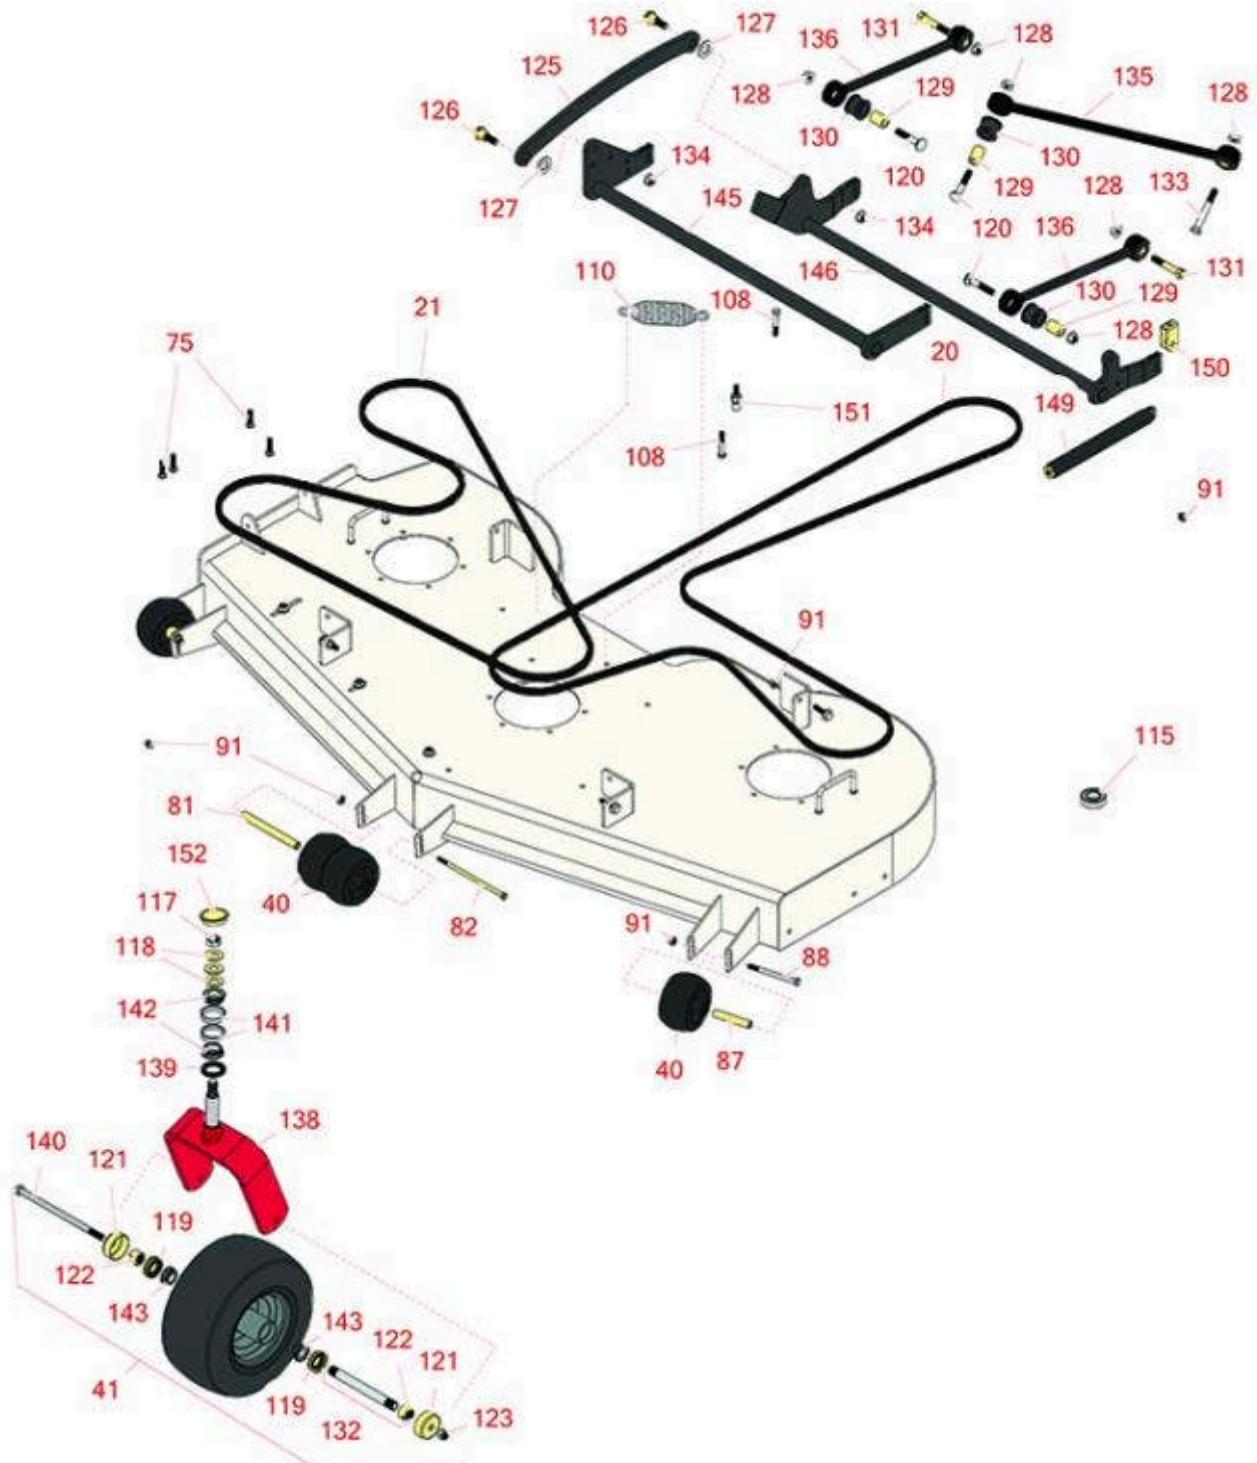

Replaces Toro Z Master Professional 5000 Parts

Zero Turn Mower with 60in deck - Model 72943
60in Rotary Deck

All original equipment manufacturers names and part numbers are used for identification purposes only, and we are in no way implying that our products are original equipment parts. Prices subject to change without notice.

Replaces Toro Z Master Professional 5000 Parts

Zero Turn Mower with 60in deck - Model 72943
60in Rotary Deck

Item No	R&R Part No.	OEM Part No.	Description	Qty Req	Order Quantity
Belts					
20	R125-9371	125-9371	Belt - V - Deck	1	
21	R116-8187	116-8187	Belt - V - Deck	1	
Wheels					
40	R68-2730	1-603299, 68-2730	Wheel - Anti Scalp	4	
41	R127-9528	127-9528	Tire & Wheel - 13x6:50-6 Smooth Semi Pneumatic	2	
Other Parts Available					
75	R3231-4	01-157-0440, 01-173-0612, 3231-4	Bolt - Carriage 3/8-16 x 1-1/2	4	
81	R98-5967	98-5967	Spacer-Wheel	1	
82	R108-5388	108-5388	Bolt - Hx HD 3/8-16 x 7 1/2	1	
87	R98-7912	98-7912	Bushing - Spanner Wheel	2	
88	R323-23	01-150-0810, 01-178-0636, 20-60-AGD, 323-23	Bolt - Hex HD 3/8-16 x 4-1/2	2	
91	R104-8301	104-8301, 104-9301, 109-6658, 133-7570	Locknut - 3/8-16 Nylon Flanged	43	
108	R323-11	01-150-1440, 01-178-0618, 20-52-AD, 3224-7, 323-11	Bolt - 3/8-16 x 2 1/4 GR5	2	
110	R116-6317	116-0133, 116-6317	Spring - Extension	1	