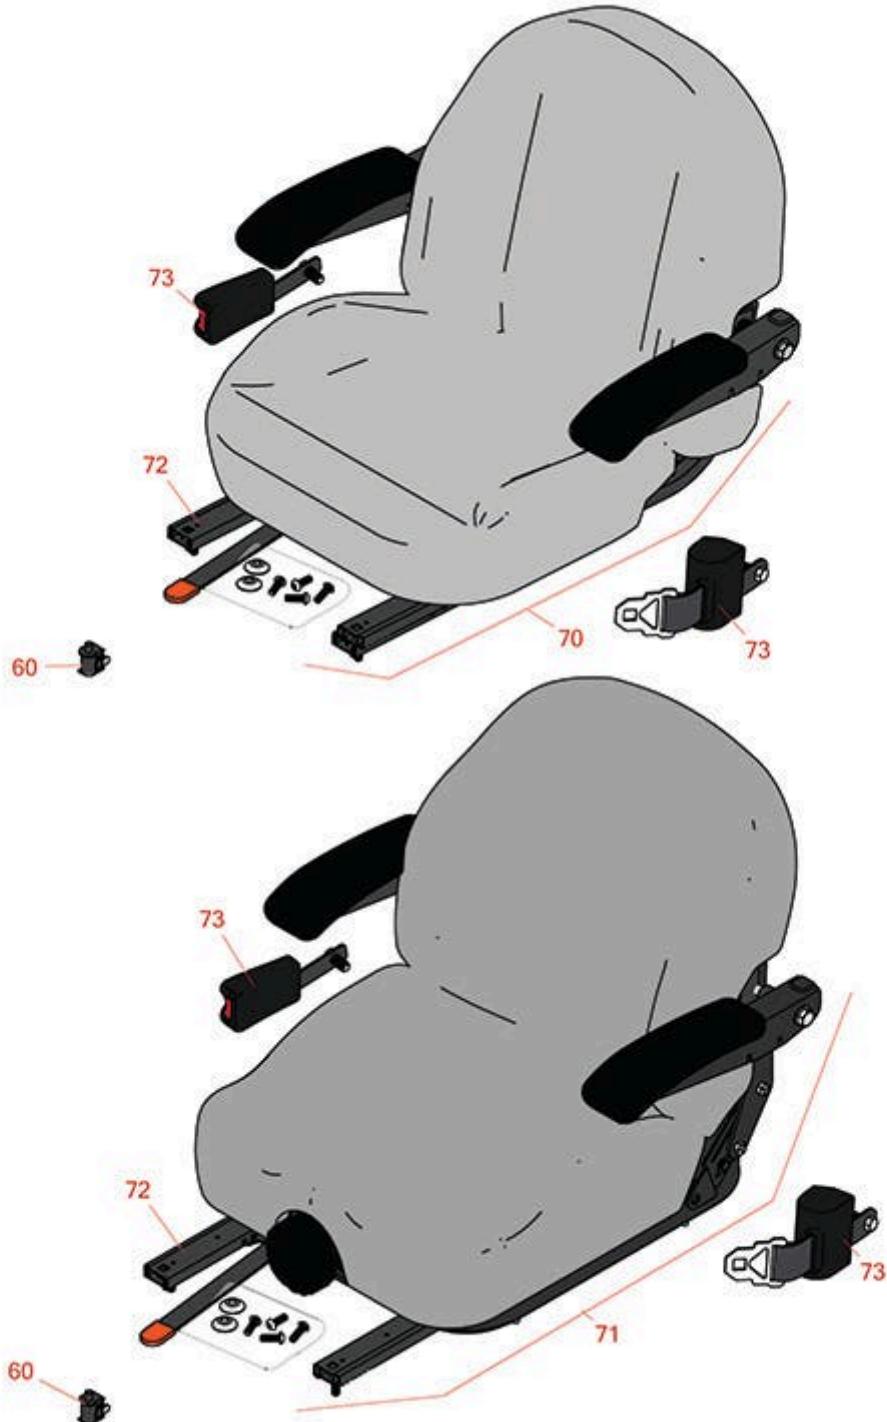

Replaces Exmark Lazer Z S-Series Parts

Zero Turn Mower with 60in Deck - Models LZS749AKC604A1,
LZS801GKA604A1, LZS850EKA604W0
Seat

All original equipment manufacturers names and part numbers are used for identification purposes only, and we are in no way implying that our products are original equipment parts. Prices subject to change without notice.

Replaces Exmark Lazer Z S-Series Parts

Zero Turn Mower with 60in Deck - Models LZS749AKC604A1,
LZS801GKA604A1, LZS850EKA604W0
Seat

Item No	R&R Part No.	OEM Part No.	Description	Qty Req	Order Quantity
60	R150229	82-2190	Switch - Operator Presence	1	
70	R750205	126-1366, 126-5801, 126-8290	Seat - Light Grey Deluxe w/Arms & Track Set	1	
71	R750210	116-8912	Seat - Light Grey Deluxe w/Arms w/Suspension	1	
<i>Tech Note: INCL SUSPENSION & TRACK SET:</i>					
72	R109-9801	109-9801	Seat Track Set	1	
73	R109-9805	109-9805	Seat Belt Kit	1	