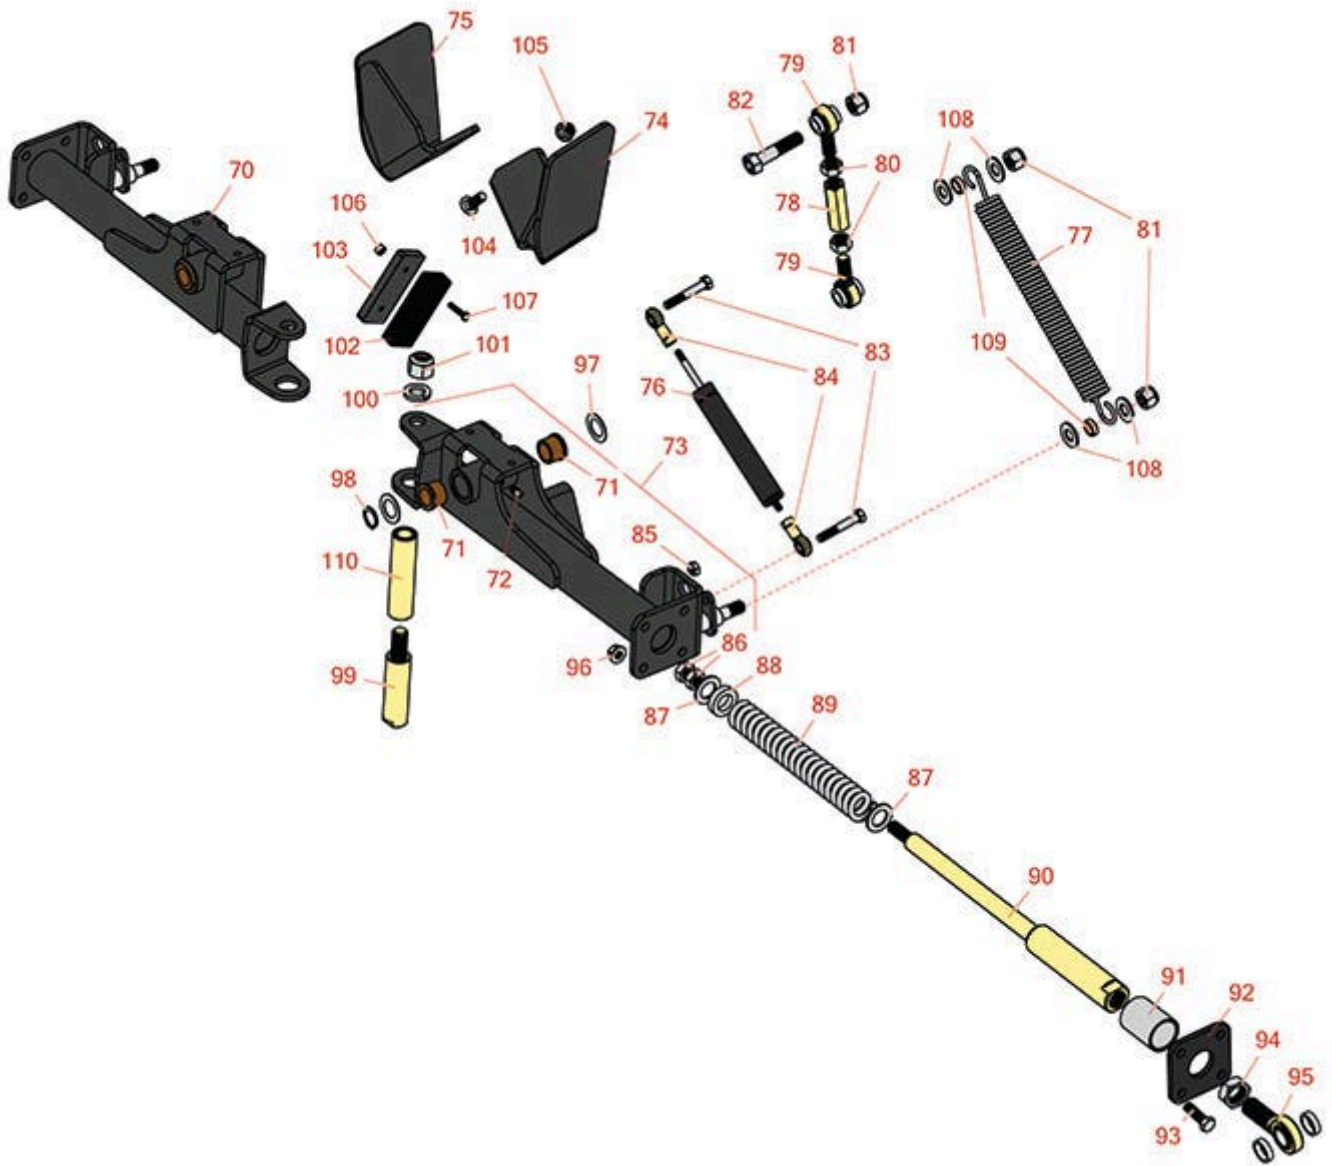

Replaces Toro Groundsmaster 4000-D

Parts

Rotary Mower - Model 30605

Impact Arm

All original equipment manufacturers names and part numbers are used for identification purposes only, and we are in no way implying that our products are original equipment parts. Prices subject to change without notice.

Replaces Toro Groundsmaster 4000-D

Parts

Rotary Mower - Model 30605
Impact Arm

Item No	R&R Part No.	OEM Part No.	Description	Qty Req	Order Quantity
Other Parts Available					
70	R120-8883	120-8883	Arm Assy - RH Rear	1	
71	R256-113	256-113	Bushing - 3/4 ID x 1 1/8 Flange	4	
72	R302-5	21-6010, 302-11, 302-37, 302-47, 302-5, 302-57, 302-58, 302-6, 31-0300, 32-9660, 60-0800, 62-3880, 92-4181	Fitting - Grease	2	
73	R120-8884	120-8884	Arm Assy - LH Rear	1	
74	R120-8856-03	120-8856-03	Bracket- Roller - LH	1	
75	R120-8874-03	120-8874-03	Bracket- Roller - RH	1	
76	R105-3249	104-7512, 105-3249	Damper	2	
77	R104-7520	104-7520	Spring - Damper	2	
78	R105-2809	105-2809	Tube - Link	2	
79	R105-2808	105-2808	Rod End	4	
80	RMM607	01-158-0610, 01-191-0820, 21-3900, 3220-5, 45-0170, 5/1/3220	Nut - Jam 1/2-20 Zinc	4	

Replaces Toro Groundsmaster 4000-D

Parts

Rotary Mower - Model 30605

Impact Arm

Item No	R&R Part No.	OEM Part No.	Description	Qty Req	Order Quantity
81	RF5003	32127-29, 32131-5, 32132-5, 3296-23	Locknut - ESNA 1/2-13	6	
82	R325-9	01-150-0920, 01-178-0818, 18-9540, 3226-5	Bolt - 1/2-13 x 2 1/4 Hex Head	2	
83	R322-10	20-30-AD, 24-7180, 322-10, 322-10 , 3223-6, 513347	Bolt - Hex HD 5/16-18 x 2	4	
84	R104-8331	104-8331	Rod End - Spherical	4	
85	R3296-29	1-804256, 3290-357, 3296-29, 915662P	Locknut - 5/16-18 ESNA	4	
86	R443118	01-188-0813, 22-15-AJD, 3217-9	Nut - 1/2-13 Zinc	4	
87	R105-4551	105-4551	Washer- Flat	4	
88	R105-4552	105-4552	Bearing - Plastic	2	
89	R100-8138	100-8138	Spring-Compression	2	
90	R105-4548	105-4548	Shaft - Spring	2	
91	R105-4550	105-4550	Bushing - Straight	2	
92	R105-2807-03	105-2807-03	Plate	2	