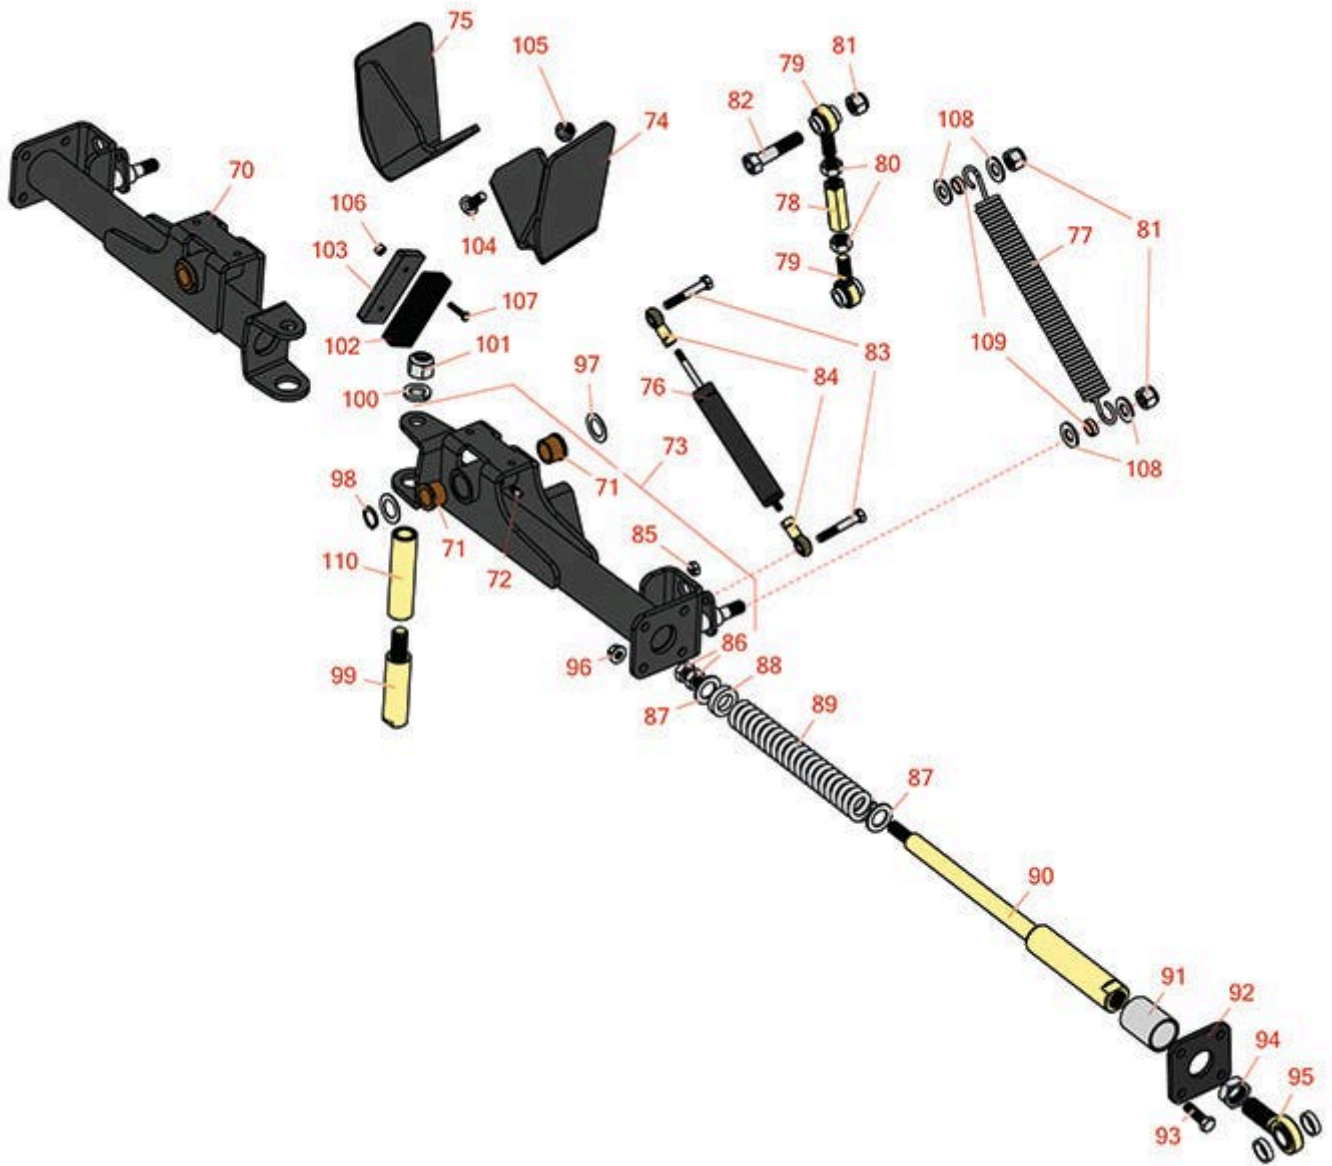

# Replaces Toro Groundsmaster 4000-D

## Parts

Rotary Mower - Model 30609

Impact Arm

All original equipment manufacturers names and part numbers are used for identification purposes only, and we are in no way implying that our products are original equipment parts. Prices subject to change without notice.

## Parts

Rotary Mower - Model 30609  
Impact Arm

Item No	R&R Part No.	OEM Part No.	Description	Qty Req	Order Quantity
<b>Other Parts Available</b>					
70	<b>R120-8883</b>	120-8883	Arm Assy - RH Rear	1	
71	<b>R256-113</b>	256-113	Bushing - 3/4 ID x 1 1/8 Flange	4	
72	<b>R302-5</b>	21-6010, 302-11, 302-37, 302-47, 302-5, 302-57, 302-58, 302-6, 31-0300, 32-9660, 60-0800, 62-3880, 92-4181	Fitting - Grease	2	
73	<b>R120-8884</b>	120-8884	Arm Assy - LH Rear	1	
74	<b>R120-8856-03</b>	120-8856-03	Bracket- Roller - LH	1	
75	<b>R120-8874-03</b>	120-8874-03	Bracket- Roller - RH	1	
76	<b>R105-3249</b>	104-7512, 105-3249	Damper	2	
77	<b>R104-7520</b>	104-7520	Spring - Damper	2	
78	<b>R105-2809</b>	105-2809	Tube - Link	2	
79	<b>R105-2808</b>	105-2808	Rod End	4	
80	<b>RMM607</b>	01-158-0610, 01-191-0820, 21-3900, 3220-5, 45-0170, 5/1/3220	Nut - Jam 1/2-20 Zinc	4	