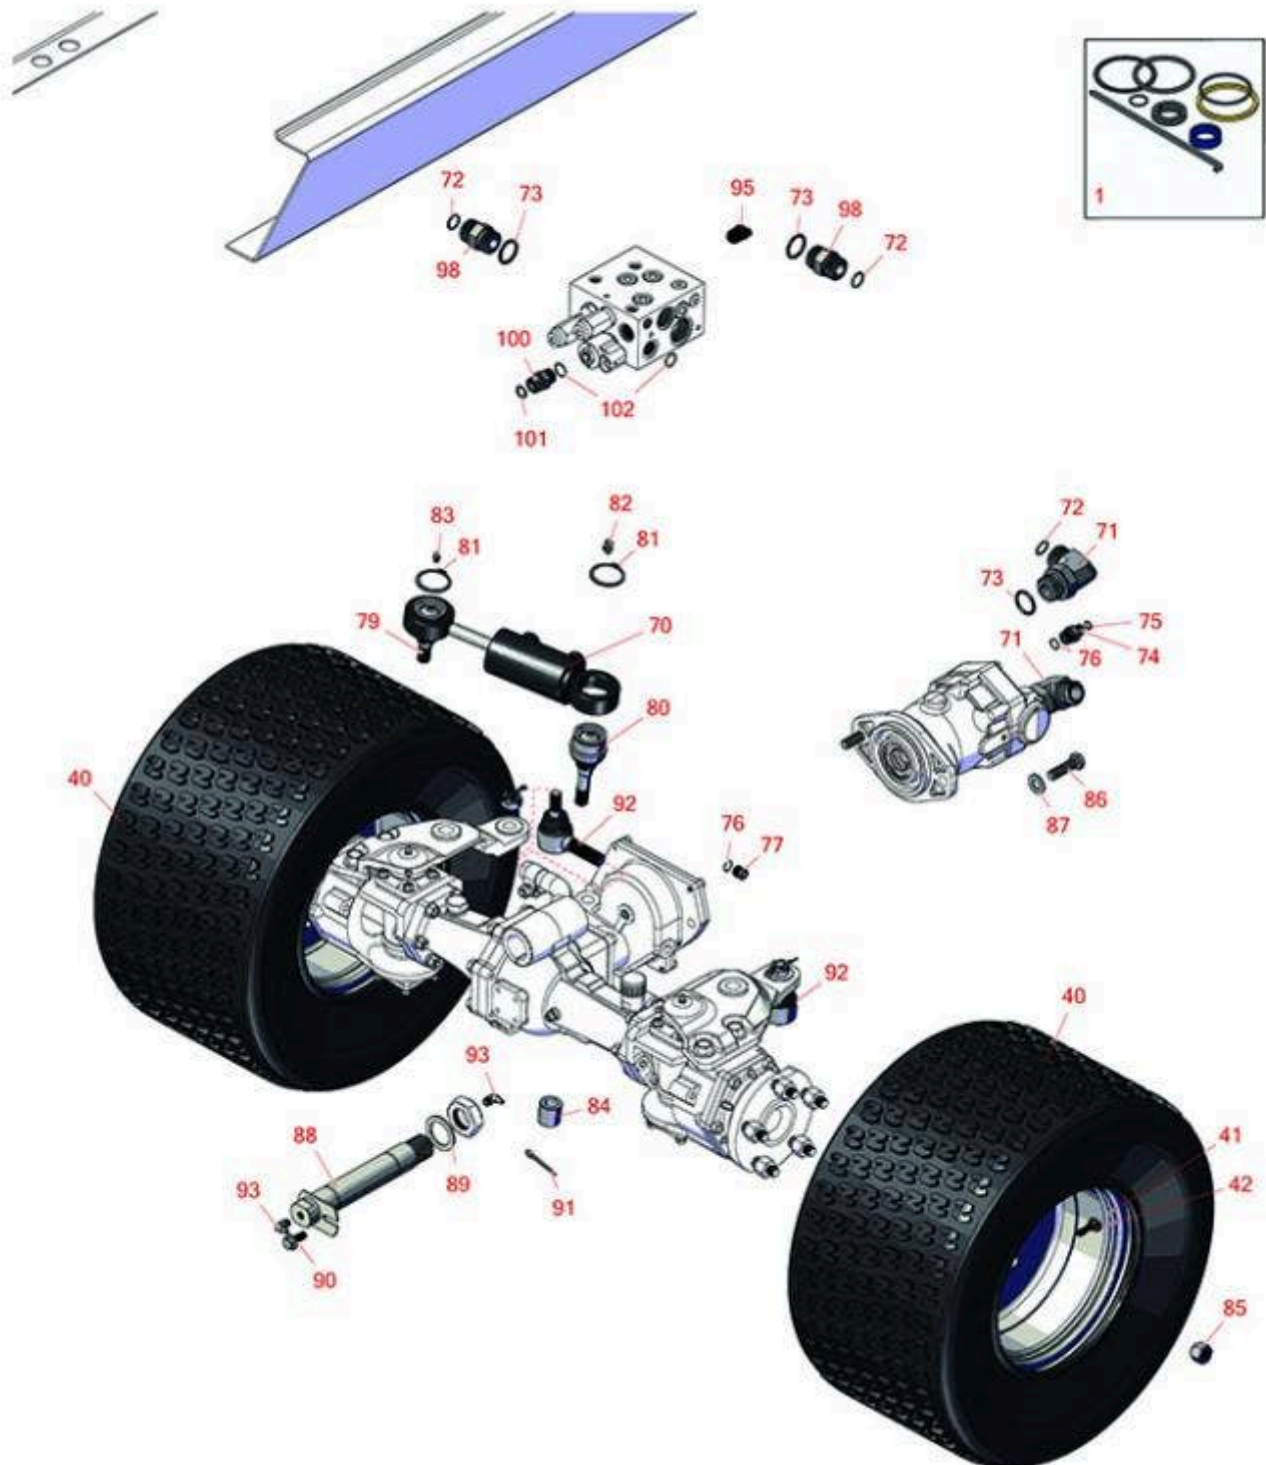

Replaces Toro Groundsmaster 4100-D

Parts

Rotary Mower - Model 30413
Rear Wheels

All original equipment manufacturers names and part numbers are used for identification purposes only, and we are in no way implying that our products are original equipment parts. Prices subject to change without notice.

Replaces Toro Groundsmaster 4100-D Parts

Rotary Mower - Model 30413
Rear Wheels

Item No	R&R Part No.	OEM Part No.	Description	Qty Req	Order Quantity
Overhaul Kits					
1	R107-0245	107-0245	Seal Kit - Fits R105-0775 Hyd Cyl	1	
Tires & Wheels					
40	RCT6L07411		Tire - 20x10-10 6 Ply Turf Master	2	
41	R100-2582	100-2582, 217-120, 217-125	Rim - Rear Tire 10 x 7	2	
42	R232-27	232-27, 232-31	Stem - Valve w/ Cap	2	
Other Parts Available					
70	R105-0775	105-0775	Steering Cylinder	1	
71	R340-142	340-142, 95-1692	Hydraulic Fitting - 90 Deg	2	
72	R237-58	237-58	O-Ring	3	
73	R237-81	237-81, 237.81, 327-81	O-Ring	3	
74	R340-2	340-2, 60-1920	Hydraulic Fitting - Striaight	1	
75	R237-22	107-8844, 237-22, 237-78	O-Ring	2	
76	R237-42	237-42, 31-4160	O-Ring	2	
77	R353-989	353-989	Plug - Hex - Hollow	1	
79	R106-6774	106-6774, 92-5838, 92-5838-01	Ball Joint	1	

Replaces Toro Groundsmaster 4100-D Parts

*Rotary Mower - Model 30413
Rear Wheels*

Item No	R&R Part No.	OEM Part No.	Description	Qty Req	Order Quantity
90	R32144-14	32104-32, 32104-49, 32144-14	Bolt - Hex Washer 5/16-18 x 5/8	1	
91	R3272-12	01-151-0090, 28-19-D, 3272-12	Pin - Cotter 1/8 x 1-1/4	1	
92	R106-1113	100-3852, 106-1113	Tie Rod End Assy RH Thread	2	
93	R323016	302-33, 323016	Zerk - Grease	2	
95	R354-79	354-79	Cap-Dust	1	
98	R340-9	340-9	Fitting - Straight Connector	2	
100	R340-4	340-4	Hydraulic Fitting - Male Connector	1	
101	R237-30	23-6320, 237-30	O-Ring - Seal	1	
102	R237-79	237-79	O-Ring	2	