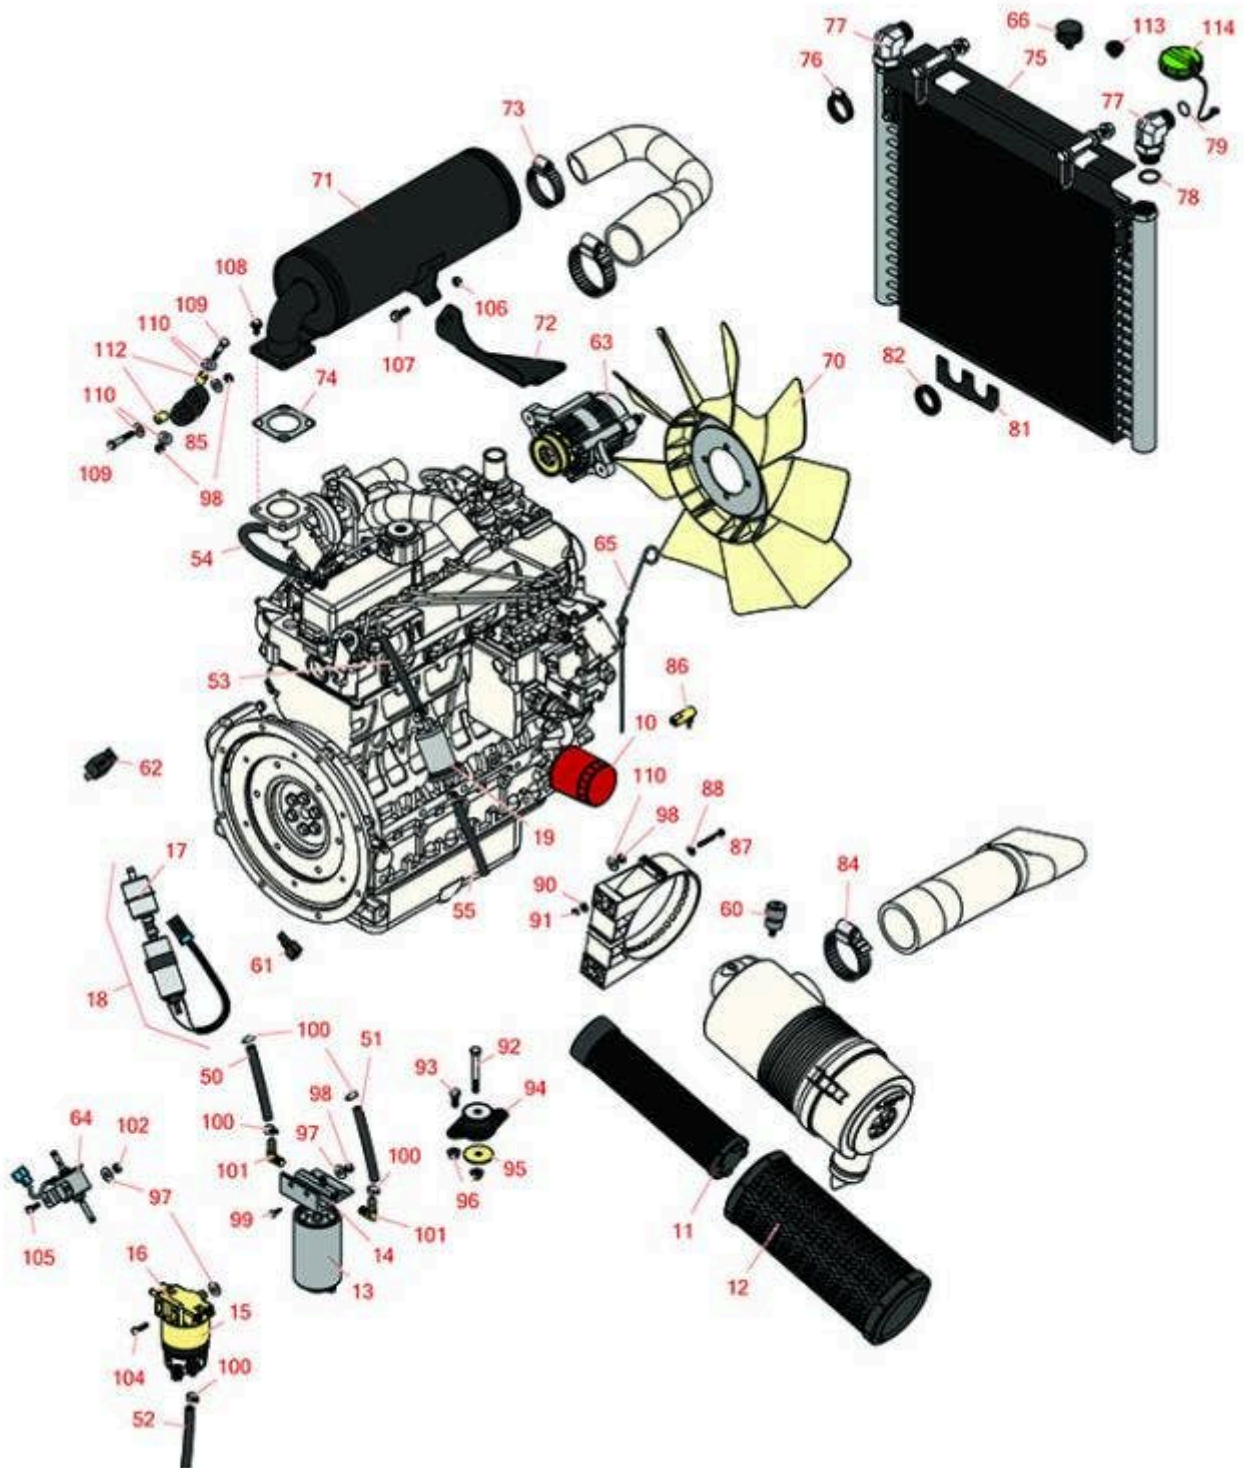

Replaces Toro Groundsmaster 4100-D

Parts

Rotary Mower - Model 30411
Engine

All original equipment manufacturers names and part numbers are used for identification purposes only, and we are in no way implying that our products are original equipment parts. Prices subject to change without notice.

Replaces Toro Groundsmaster 4100-D

Parts

Rotary Mower - Model 30411
Engine

Item No	R&R Part No.	OEM Part No.	Description	Qty Req	Order Quantity
Filters					
10	R125-7025	125-7025	Baldwin Oil Filter	1	
11	R108-3816	104-4261, 108-3816	Baldwin Air Filter	1	
12	R108-3814	104-4260, 108-3814	Baldwin Air Filter	1	
13	R110-9049	110-9049	Donaldson Fuel Filter - Spin On	1	
14	R110-9044	110-9044	Donaldson Water/Fuel Seperator Assy	1	
15	R98-9764	98-9764	Element - Water Fuel Separator	1	
16	R98-9305	98-9305	Water/Fuel Separator Assy	1	
17	R112-7836	112-7836, RR ONLY	Baldwin Fuel Filter - in Line	1	
17	RRF10534	112-7836, RR ONLY, RRONLY	SilverGuard Fuel Filter - Inline	1	
18	R110-8806	110-8806	Fuel Pump and Filter Assy	1	
19	RX1258143012	108-3828, 98-7612	Kubota Fuel Filter	1	
Hoses					
50	R109-0309	109-0309	Hose-Fuel	1	
51	R110-3256	110-3256	Hose - Fuel	1	
52	R106-1126	106-1126, 19-3250, 71-3381	Hose-Fuel	1	
53	R110-3257	110-3257, 63-7630	Hose-Fuel	1	