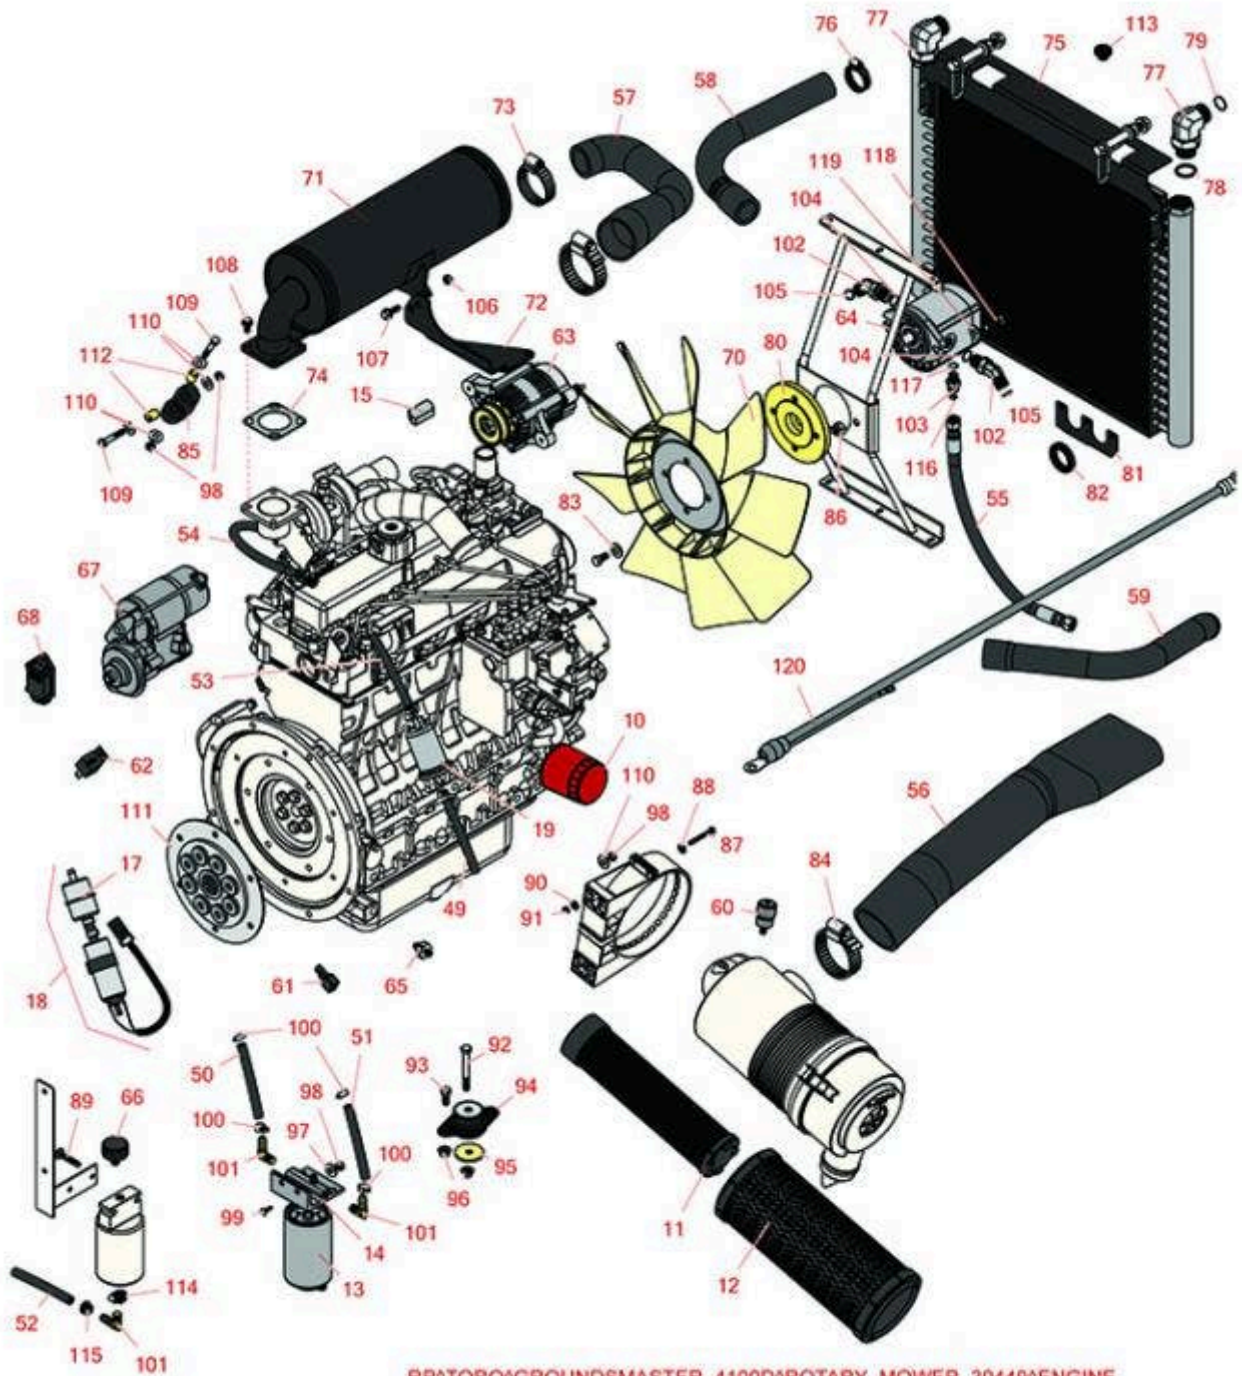

Replaces Toro Groundsmaster 4100-D

Parts

Rotary Mower - Model 30449
Engine

RP^TORO^GROUNDMASTER_4100D^ROTARY_MOWER_30449^ENGINE

All original equipment manufacturers names and part numbers are used for identification purposes only, and we are in no way implying that our products are original equipment parts. Prices subject to change without notice.

Replaces Toro Groundsmaster 4100-D

Parts

Rotary Mower - Model 30449
Engine

Item No	R&R Part No.	OEM Part No.	Description	Qty Req	Order Quantity
Filters					
10	RX7000074035	104-5169	Kubota Filter - Oil	1	
11	R108-3816	104-4261, 108-3816	Baldwin Air Filter	1	
12	R108-3814	104-4260, 108-3814	Baldwin Air Filter	1	
13	R110-9049	110-9049	Donaldson Fuel Filter - Spin On	1	
14	R110-9044	110-9044	Donaldson Water/Fuel Seperator Assy	1	
15	RX1624105670	98-9493, 99-9430	Kubota Element - Breather	1	
17	R112-7836	112-7836, RR ONLY	Baldwin Fuel Filter - in Line	1	
17	RRF10534	112-7836, RR ONLY, RRONLY	SilverGuard Fuel Filter - Inline	1	
18	R110-8806	110-8806	Fuel Pump and Filter Assy	1	
19	RX1258143012	108-3828, 98-7612	Kubota Fuel Filter	1	
Hoses					
49	R109-0274	109-0274	Hose- Fuel	1	
50	R109-0309	109-0309	Hose-Fuel	1	
51	R110-3256	110-3256	Hose - Fuel	1	
52	R110-4100	110-4100, 92-6068	Hose-Fuel	1	
53	R110-3257	110-3257, 63-7630	Hose-Fuel	1	