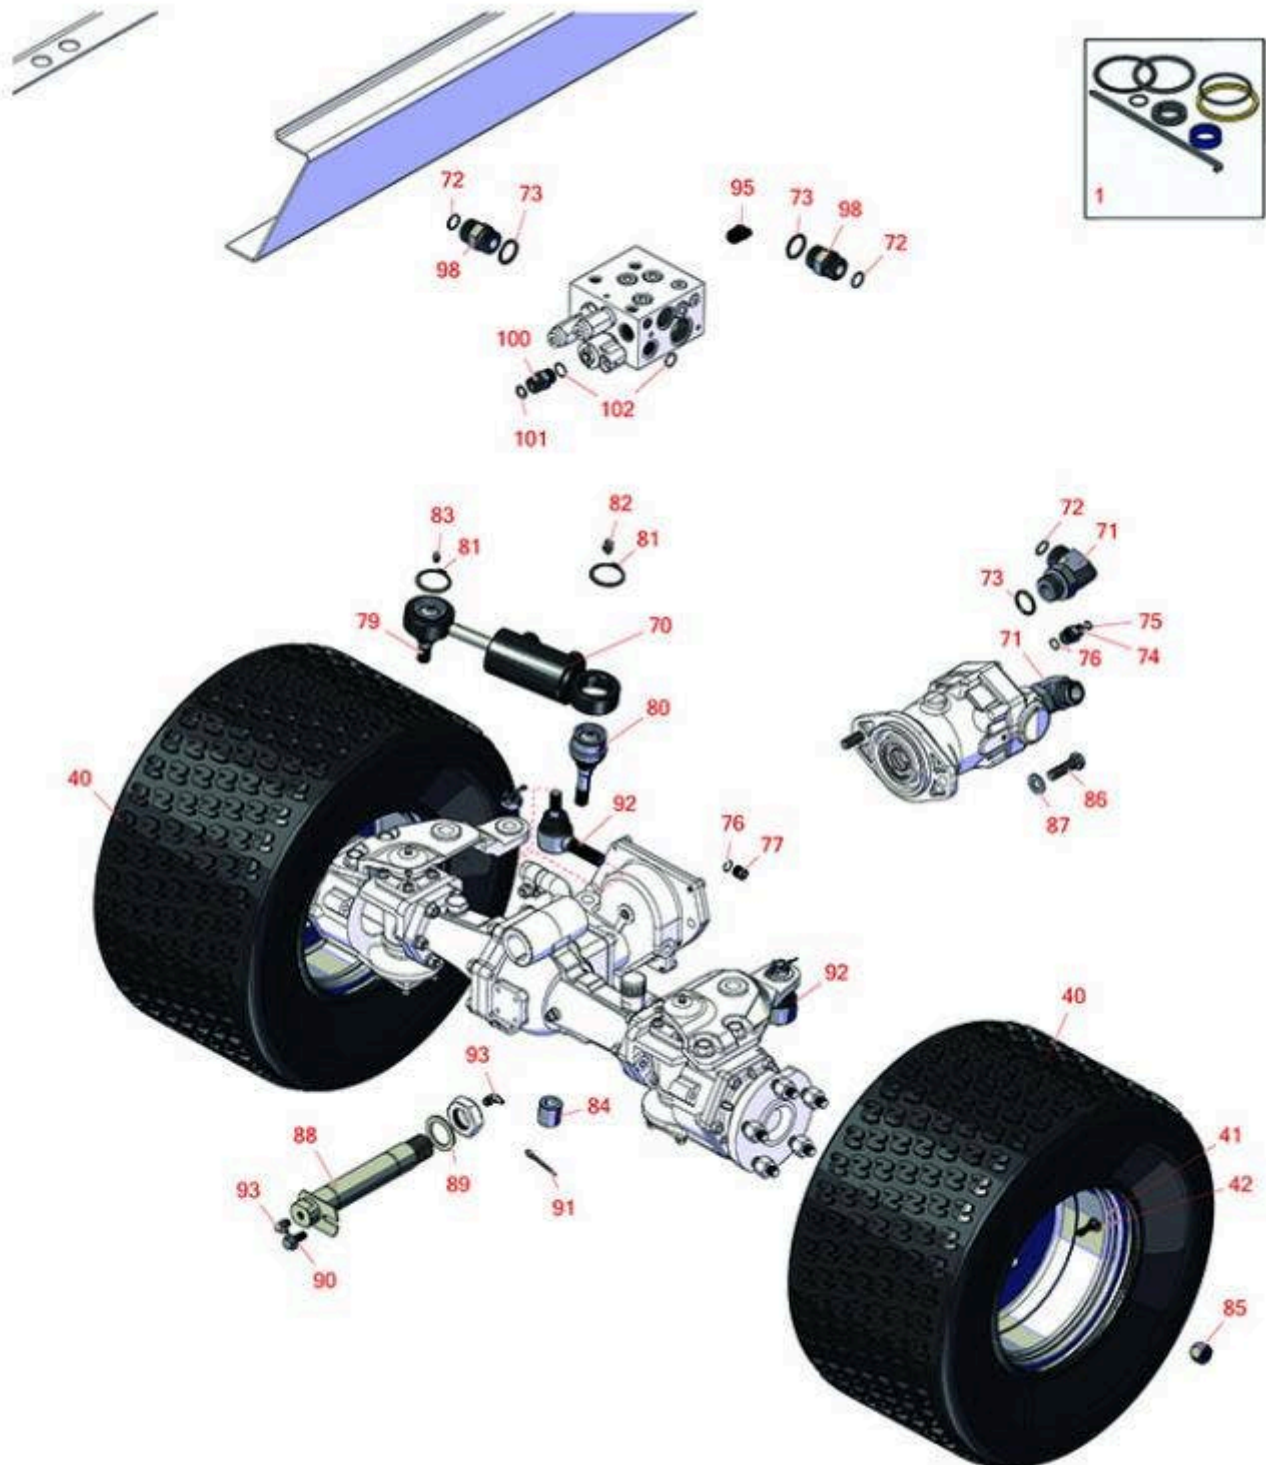

Replaces Toro Groundsmaster 4100-D

Parts

Rotary Mower - Model 30449
Rear Wheels

All original equipment manufacturers names and part numbers are used for identification purposes only, and we are in no way implying that our products are original equipment parts. Prices subject to change without notice.

Replaces Toro Groundsmaster 4100-D Parts

Rotary Mower - Model 30449
Rear Wheels

Item No	R&R Part No.	OEM Part No.	Description	Qty Req	Order Quantity
Overhaul Kits					
1	R107-0245	107-0245	Seal Kit - Fits R105-0775 Hyd Cyl	1	
Tires & Wheels					
40	RCT6L07411		Tire - 20x10-10 6 Ply Turf Master	2	
41	R100-2582	100-2582, 217-120, 217-125	Rim - Rear Tire 10 x 7	2	
42	R232-27	232-27, 232-31	Stem - Valve w/ Cap	2	
Other Parts Available					
70	R105-0775	105-0775	Steering Cylinder	1	
71	R340-142	340-142, 95-1692	Hydraulic Fitting - 90 Deg	2	
72	R237-58	237-58	O-Ring	3	
73	R237-81	237-81, 237.81, 327-81	O-Ring	3	
74	R340-2	340-2, 60-1920	Hydraulic Fitting - Striaight	1	
75	R237-22	107-8844, 237-22, 237-78	O-Ring	2	
76	R237-42	237-42, 31-4160	O-Ring	2	
77	R353-989	353-989	Plug - Hex - Hollow	1	
79	R106-6774	106-6774, 92-5838, 92-5838-01	Ball Joint	1	

Replaces Toro Groundsmaster 4100-D Parts

*Rotary Mower - Model 30449
Rear Wheels*

Item No	R&R Part No.	OEM Part No.	Description	Qty Req	Order Quantity
90	R32144-14	32104-32, 32104-49, 32144-14	Bolt - Hex Washer 5/16-18 x 5/8	1	
91	R3272-12	01-151-0090, 28-19-D, 3272-12	Pin - Cotter 1/8 x 1-1/4	1	
92	R106-1113	100-3852, 106-1113	Tie Rod End Assy RH Thread	2	
93	R323016	302-33, 323016	Zerk - Grease	2	
95	R354-79	354-79	Cap-Dust	1	
98	R340-9	340-9	Fitting - Straight Connector	2	
100	R340-4	340-4	Hydraulic Fitting - Male Connector	1	
101	R237-30	23-6320, 237-30	O-Ring - Seal	1	
102	R237-79	237-79	O-Ring	2	