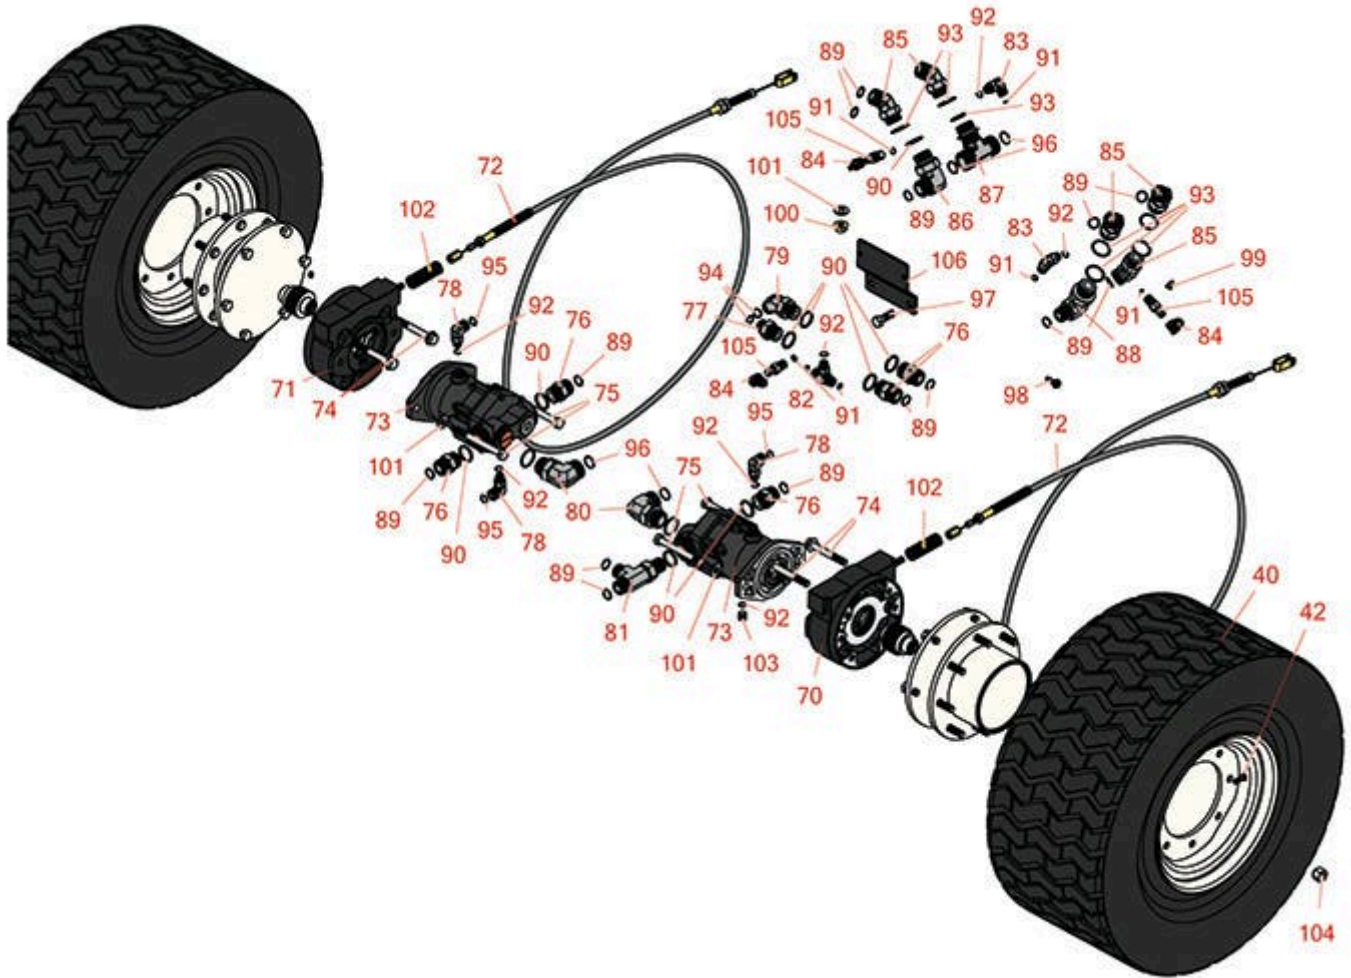

Replaces Toro Groundsmaster 4100-D

Parts

Rotary Mower - Model 30449
Front Wheels

All original equipment manufacturers names and part numbers are used for identification purposes only, and we are in no way implying that our products are original equipment parts. Prices subject to change without notice.

Replaces Toro Groundsmaster 4100-D Parts

Rotary Mower - Model 30449
Front Wheels

Item No	R&R Part No.	OEM Part No.	Description	Qty Req	Order Quantity
Tires & Wheels					
40	RCT574377	119-8313, 126-8033, 99-5434	Tire - 26x12.00-12 Nhs (6 Ply) Carlisle Multi Trac C/S	2	
42	R232-27	232-27, 232-31	Stem - Valve w/ Cap	2	
Other Parts Available					
70	R100-3070-03	100-3070-03	Brake Assy - LH	1	
71	R100-3069-03	100-3069-03	Brake Assy - RH	1	
72	R119-0113	119-0113	Cable- Brake	2	
73	R105-7376	105-7376	Front Piston Motor	2	
74	R33106-090	33106-090	Bolt - M12-1.75 x 90 Fl Hex HD Gr 8.8	4	
75	R33116-120	33116-120	Bolt - M12-1.75 x 120mm Hx HD	4	
76	R340-9	340-9	Fitting - Straight Connector	5	
77	R340-8	340-8	Adapter	1	
78	R340-99	340-99	Hydraulic Fitting - 90 Deg	3	
79	R340-156	340-156	Hydraulic Fitting	1	
80	R340-129	340-129	Hydraulic Fitting - 90 Deg	2	
81	R340-148	340-148	Fitting-Tee	1	
82	R340-94	340-94	Adapter	1	
83	R340-77	340-100, 340-77, 95-7889	Hydraulic Fitting	3	
84	R354-79	354-79	Cap-Dust	3	