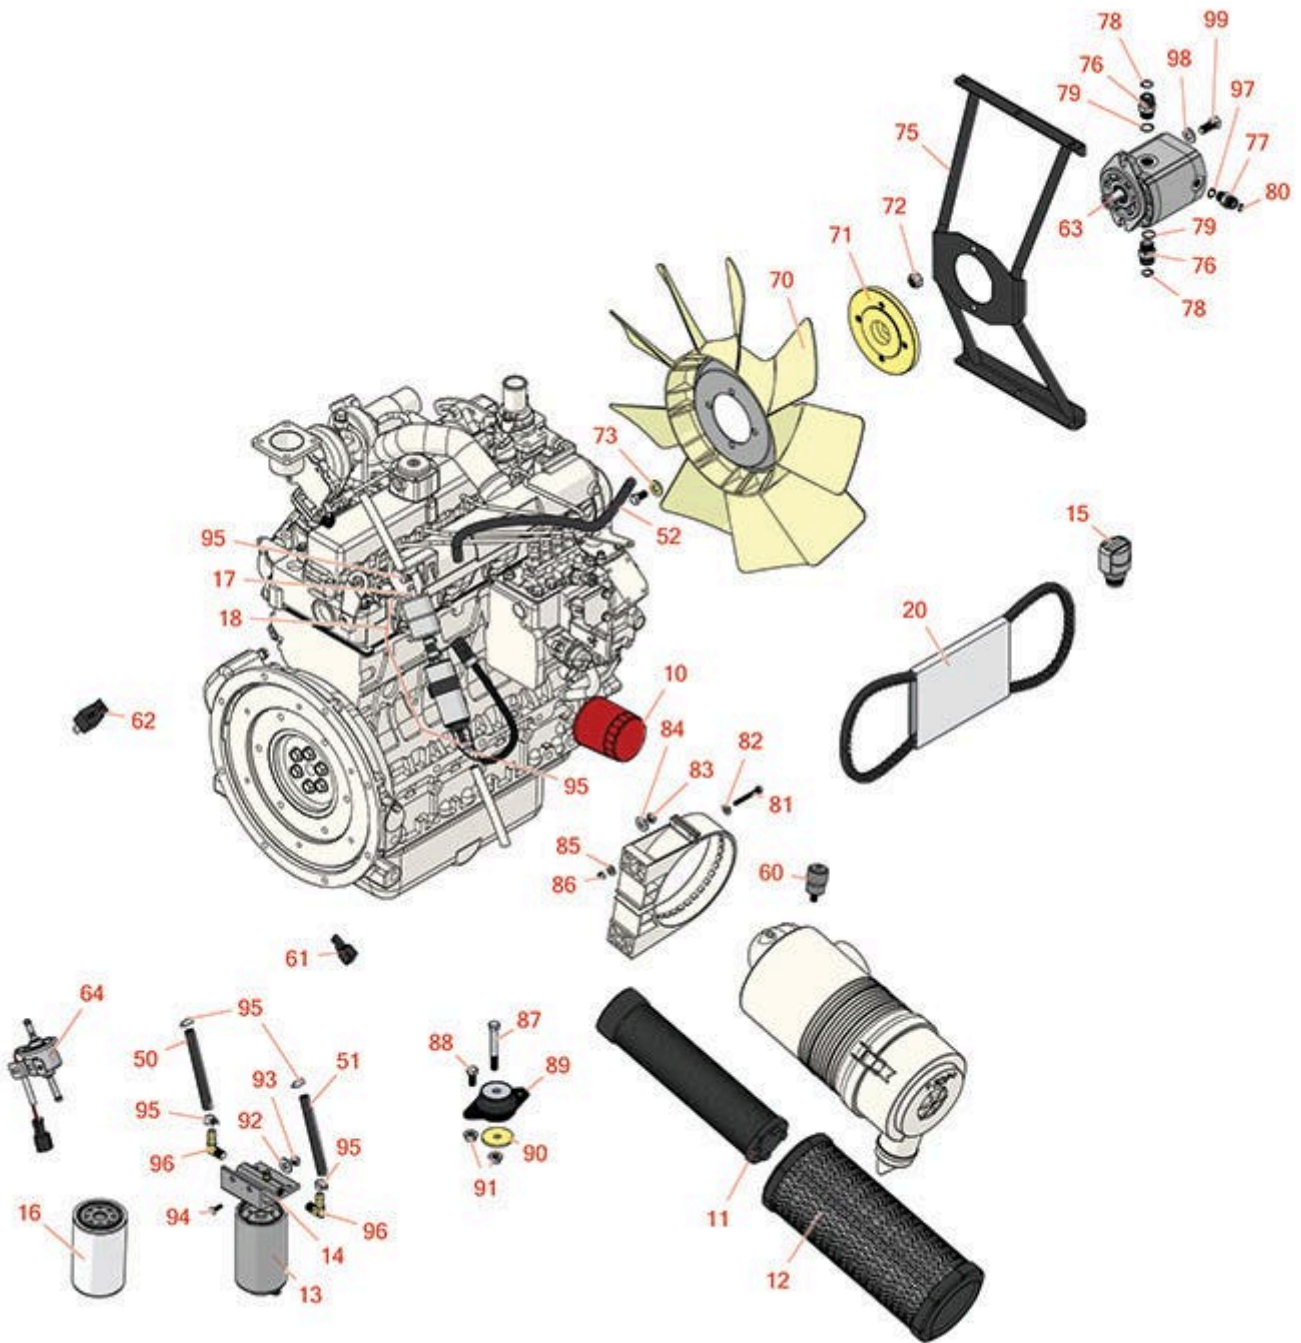

Replaces Toro Groundsmaster 4100-D

Parts

Rotary Mower - Models 30604 & 30608

Engine

All original equipment manufacturers names and part numbers are used for identification purposes only, and we are in no way implying that our products are original equipment parts. Prices subject to change without notice.

Replaces Toro Groundsmaster 4100-D Parts

Rotary Mower - Models 30604 & 30608
Engine

Item No	R&R Part No.	OEM Part No.	Description	Qty Req	Order Quantity
---------	--------------	--------------	-------------	---------	----------------

Tech Note: Model 30604 Only:

20	R127-2998	127-2998	Belt - V	1	
----	------------------	----------	----------	---	--

Tech Note: Model 30608 Only:

Hoses

50	R109-0309	109-0309	Hose-Fuel	1	
----	------------------	----------	-----------	---	--

Replaces Toro Groundsmaster 4100-D Parts

*Rotary Mower - Models 30604 & 30608
Engine*

Item No	R&R Part No.	OEM Part No.	Description	Qty Req	Order Quantity
76	R340-4	340-4	Hydraulic Fitting - Male Connector	1	
77	R340-2	340-2, 60-1920	Hydraulic Fitting - Striaight	1	
78	R237-30	23-6320, 237-30	O-Ring - Seal	2	
79	R237-79	237-79	O-Ring	2	
80	R237-22	107-8844, 237-22, 237-78	O-Ring	1	
81	R33113-050	33113-050, 60-6650	Screw - Hx HD 6mm	2	
82	R3256-22	24-9-BD, 3-1032, 3256-1, 3256-22, 93-0954, 93-0989	Washer - Flat 1/4 Yellow	2	