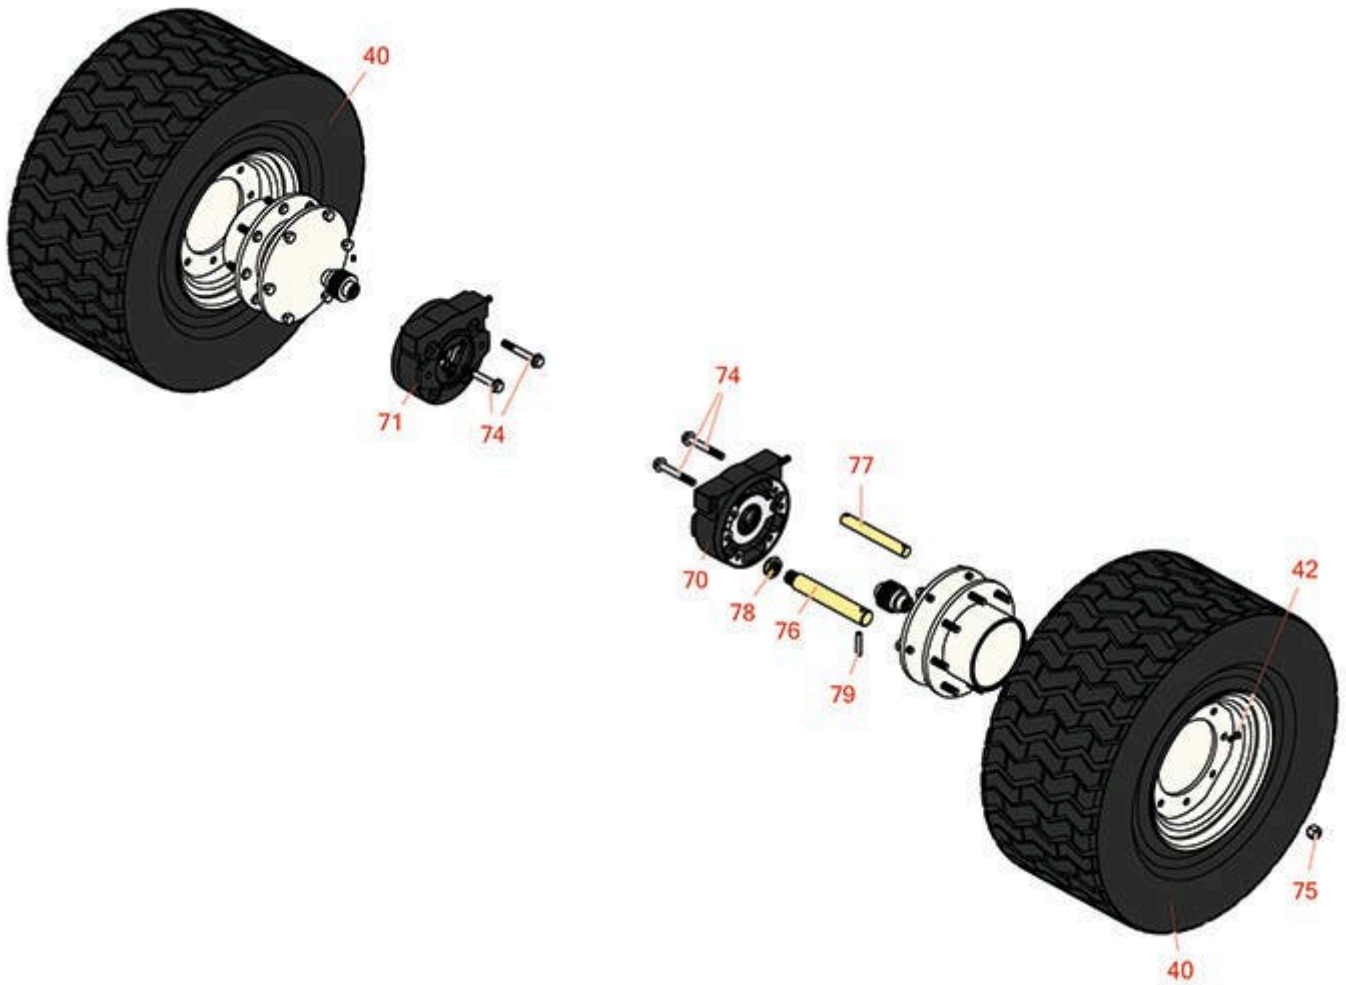

Replaces Toro Groundsmaster 4100-D

Parts

Rotary Mower - Models 30604 & 30608
Front Wheels

All original equipment manufacturers names and part numbers are used for identification purposes only, and we are in no way implying that our products are original equipment parts. Prices subject to change without notice.

Replaces Toro Groundsmaster 4100-D Parts

Rotary Mower - Models 30604 & 30608
Front Wheels

Item No	R&R Part No.	OEM Part No.	Description	Qty Req	Order Quantity
---------	--------------	--------------	-------------	---------	----------------

Tires & Wheels

40	RCT574377	119-8313, 126-8033, 99-5434	Tire - 26x12.00-12 Nhs (6 Ply) Carlisle Multi Trac C/S	2	
42	R232-27	232-27, 232-31	Stem - Valve w/ Cap	2	

Other Parts Available

70	R100-3070-03	100-3070-03	Brake Assy - LH	1	
71	R100-3069-03	100-3069-03	Brake Assy - RH	1	
74	R33106-090	33106-090	Bolt - M12-1.75 x 90 Fl Hex HD Gr 8.8	8	
75	R242-50	242-50	Nut - 1/2-20 Wheel	16	
76	R100-3017	100-3017	Pin - Lift Arm	2	
77	R110-6006	110-6006	Clevis Pin	2	
78	R3296-49	3296-49	Locknut - 1 in 14	2	
79	R32121-110	32121-110	Roll Pin - Slotted	2	